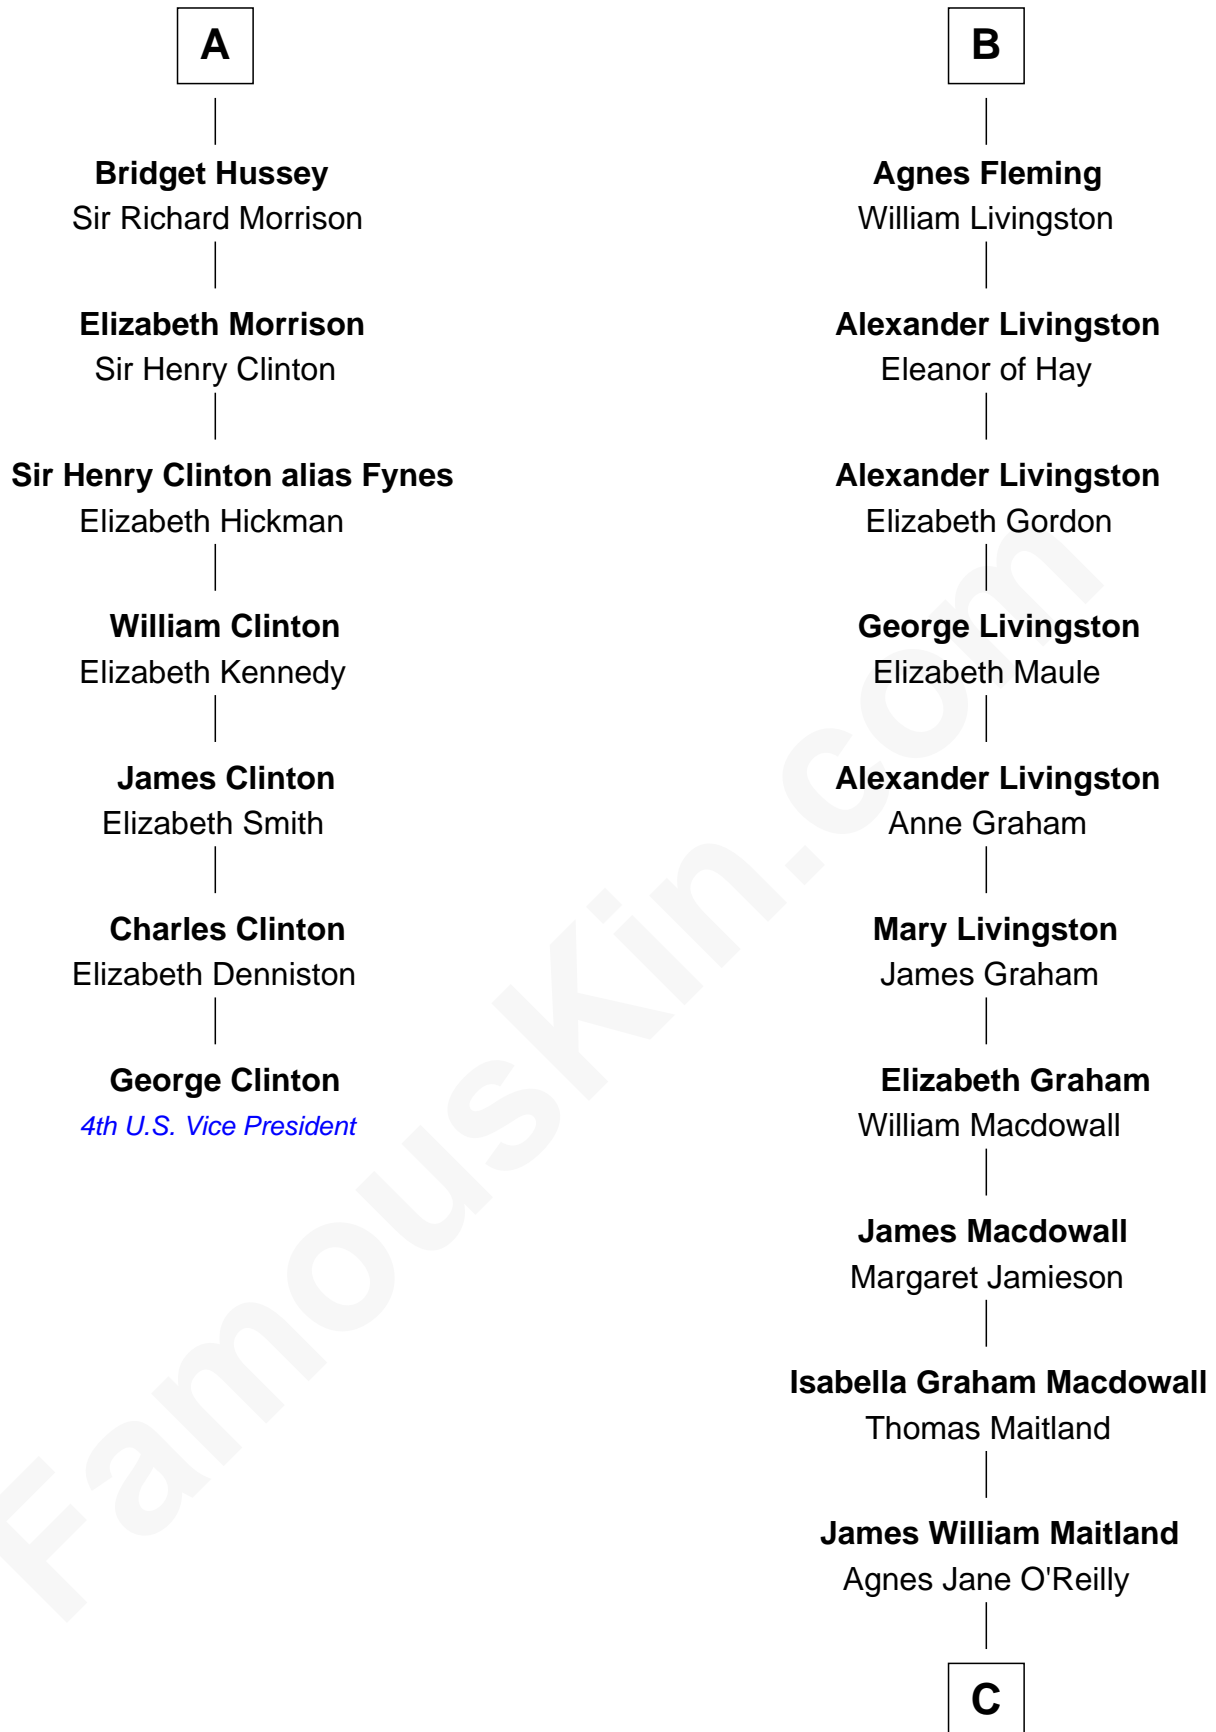

FamousKin.com Relationship Chart of

George Clinton

4th U.S. Vice President

13th cousin 7 times removed of

Howard Dean

79th Governor of Vermont

Henry Plantagenet

Maud de Chaworth

Sir Edmund Grey

Katherine Percy

George Grey

Catherine Herbert

Anne Grey

Sir John Hussey

A

Eleanor Plantagenet

Margaret - - - - -

Agnes Stewart

James IV, King of Scotland

Janet Stewart

Malcolm Fleming

B

C

Thomas A. Maitland
Helen Abby Van Voorhis

James William Maitland
Sylvia Wigglesworth

Andrea Belden Maitland
Howard Brush Dean

Howard Dean
79th Governor of Vermont