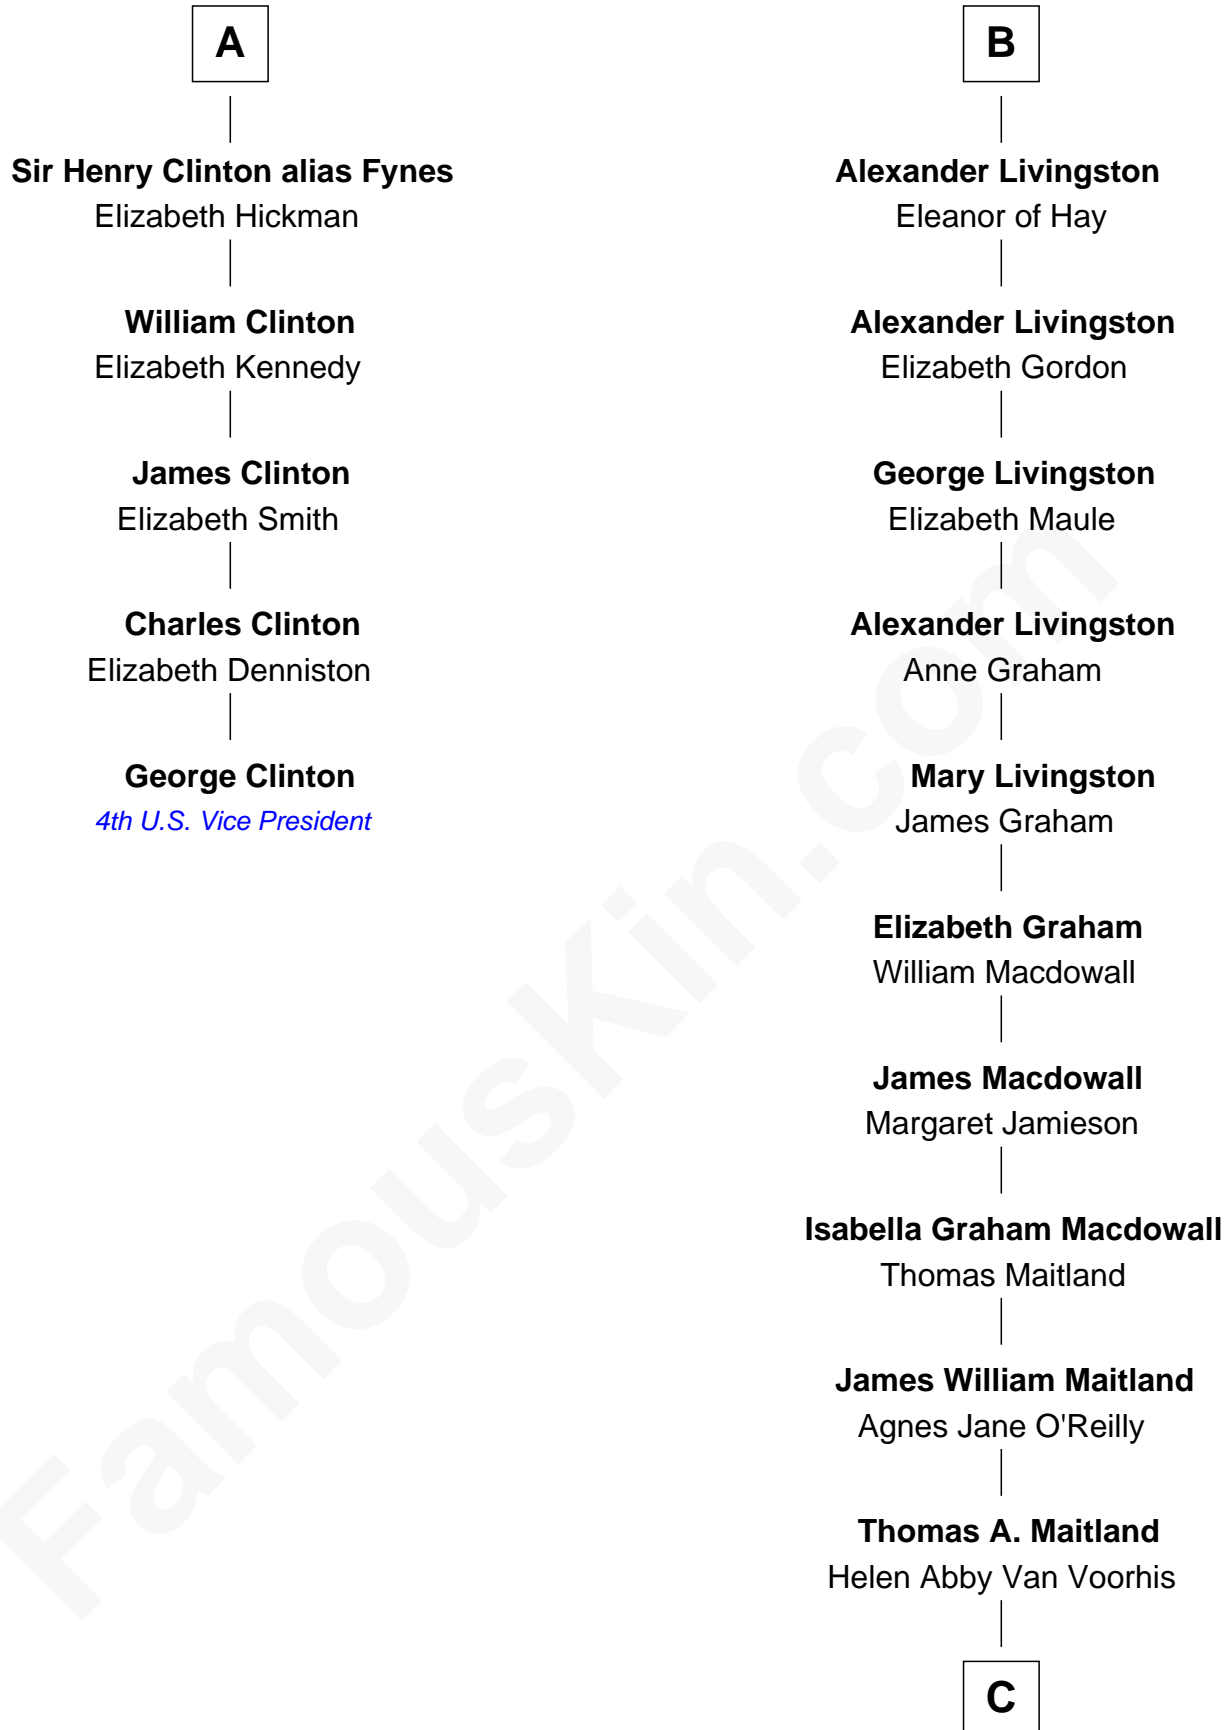

FamousKin.com Relationship Chart of

George Clinton

4th U.S. Vice President

11th cousin 8 times removed of

Howard Dean

79th Governor of Vermont

C

James William Maitland

Sylvia Wigglesworth

Andrea Belden Maitland

Howard Brush Dean

Howard Dean

79th Governor of Vermont