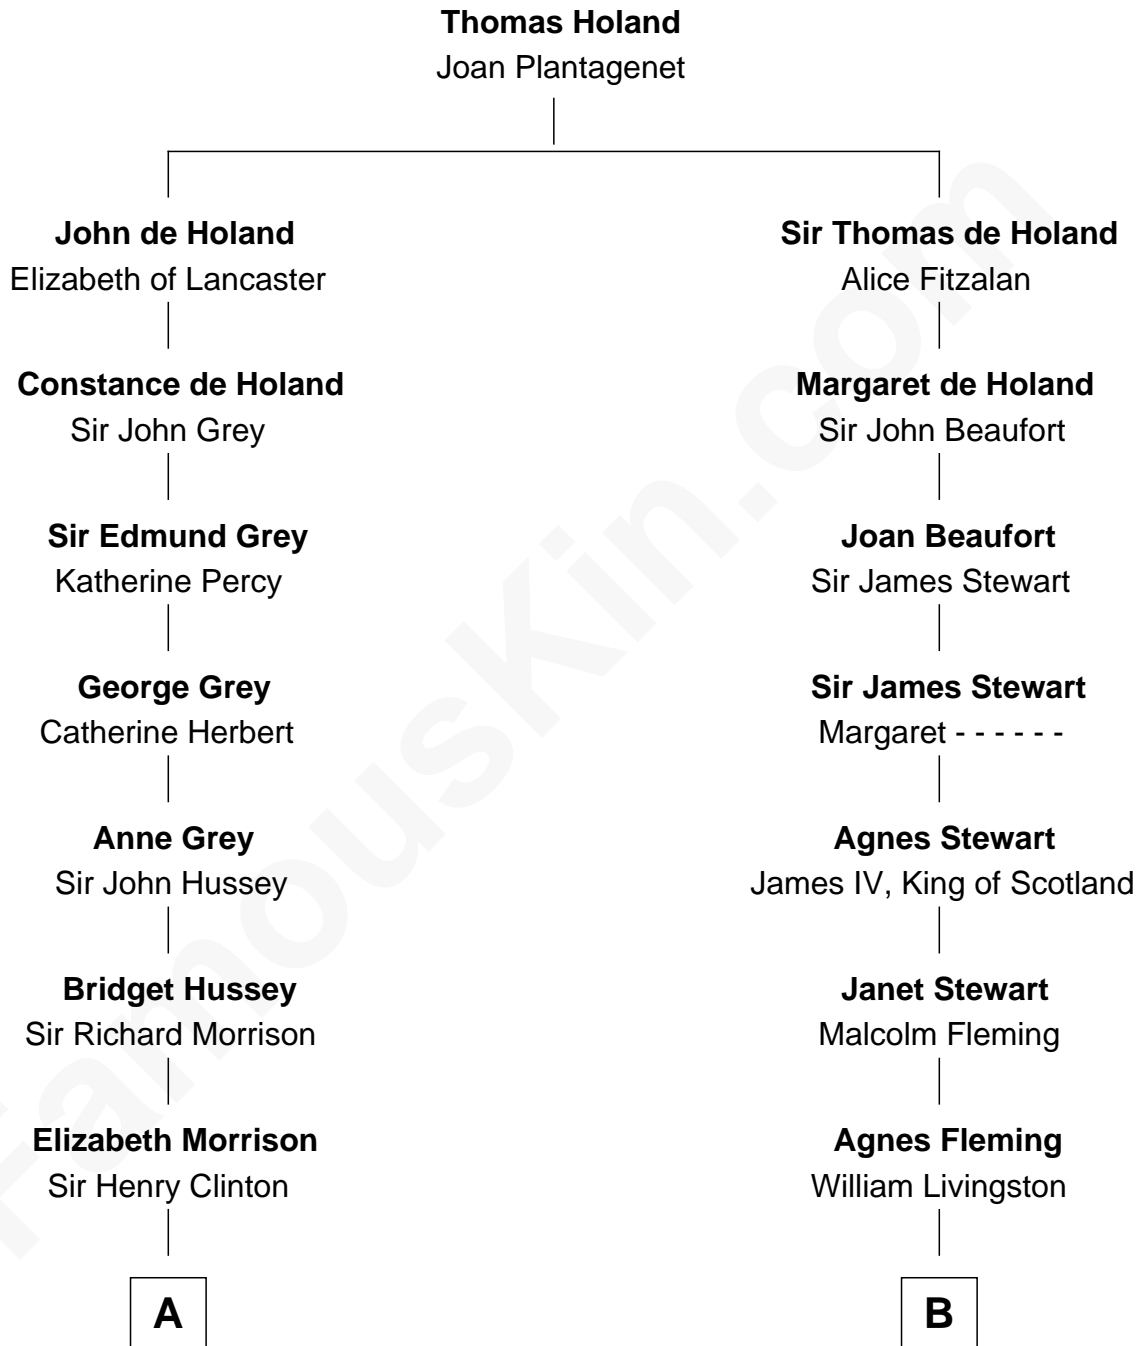

FamousKin.com Relationship Chart of

George Clinton

4th U.S. Vice President

11th cousin 8 times removed of

Howard Dean

79th Governor of Vermont

C

James William Maitland

Sylvia Wigglesworth

Andrea Belden Maitland

Howard Brush Dean

Howard Dean

79th Governor of Vermont