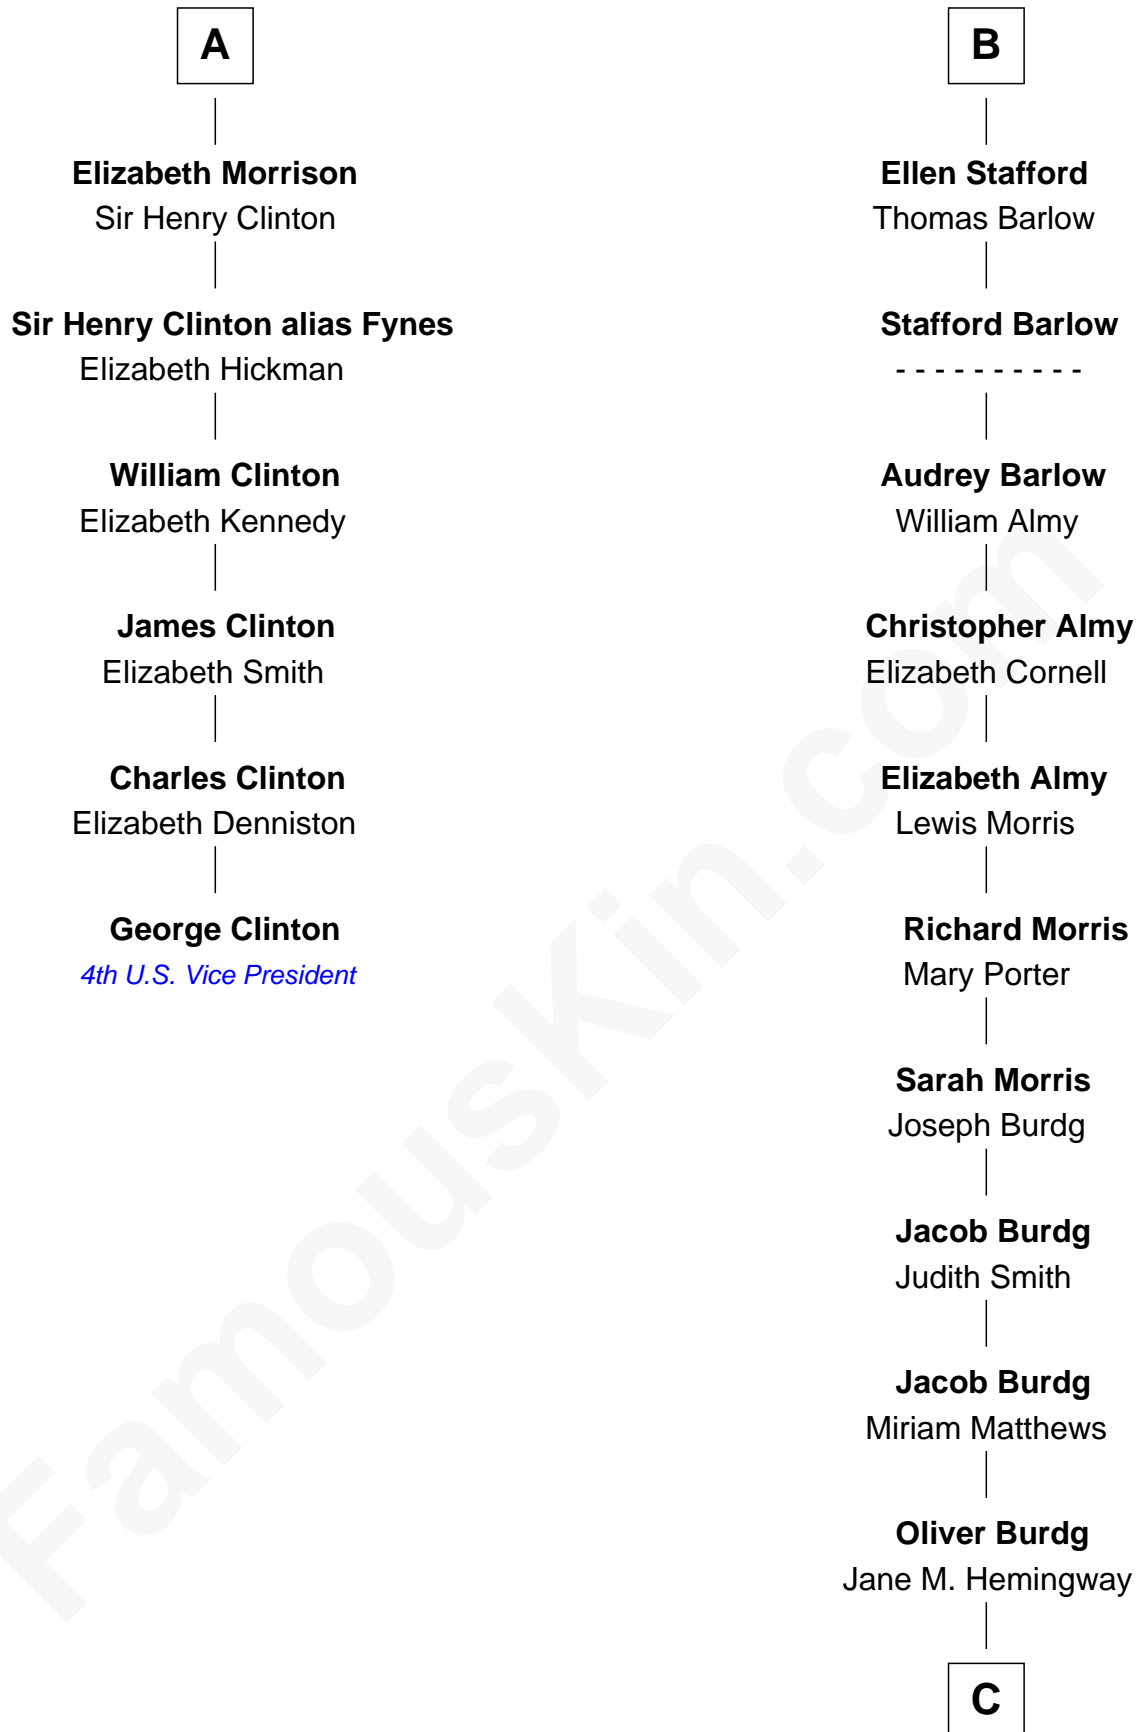

FamousKin.com Relationship Chart of

George Clinton

4th U.S. Vice President

12th cousin 7 times removed of

Richard Nixon

37th U.S. President

Ralph de Stafford

*with wife
Margaret de Audley*

Eleanor Aylesbury

George Grey

Catherine Herbert

Humphrey Stafford

Katherine Fray

Anne Grey

Sir John Hussey

Sir Humphrey Stafford

Margaret Fogge

Bridget Hussey

Sir Richard Morrison

Sir Humphrey Stafford

Margaret Tame

A

B

C

—
Almira Park Burdg

Franklin Milhous

—
Hannah Milhous

Francis Anthony Nixon

—
Richard Nixon

37th U.S. President

FamousKin.com