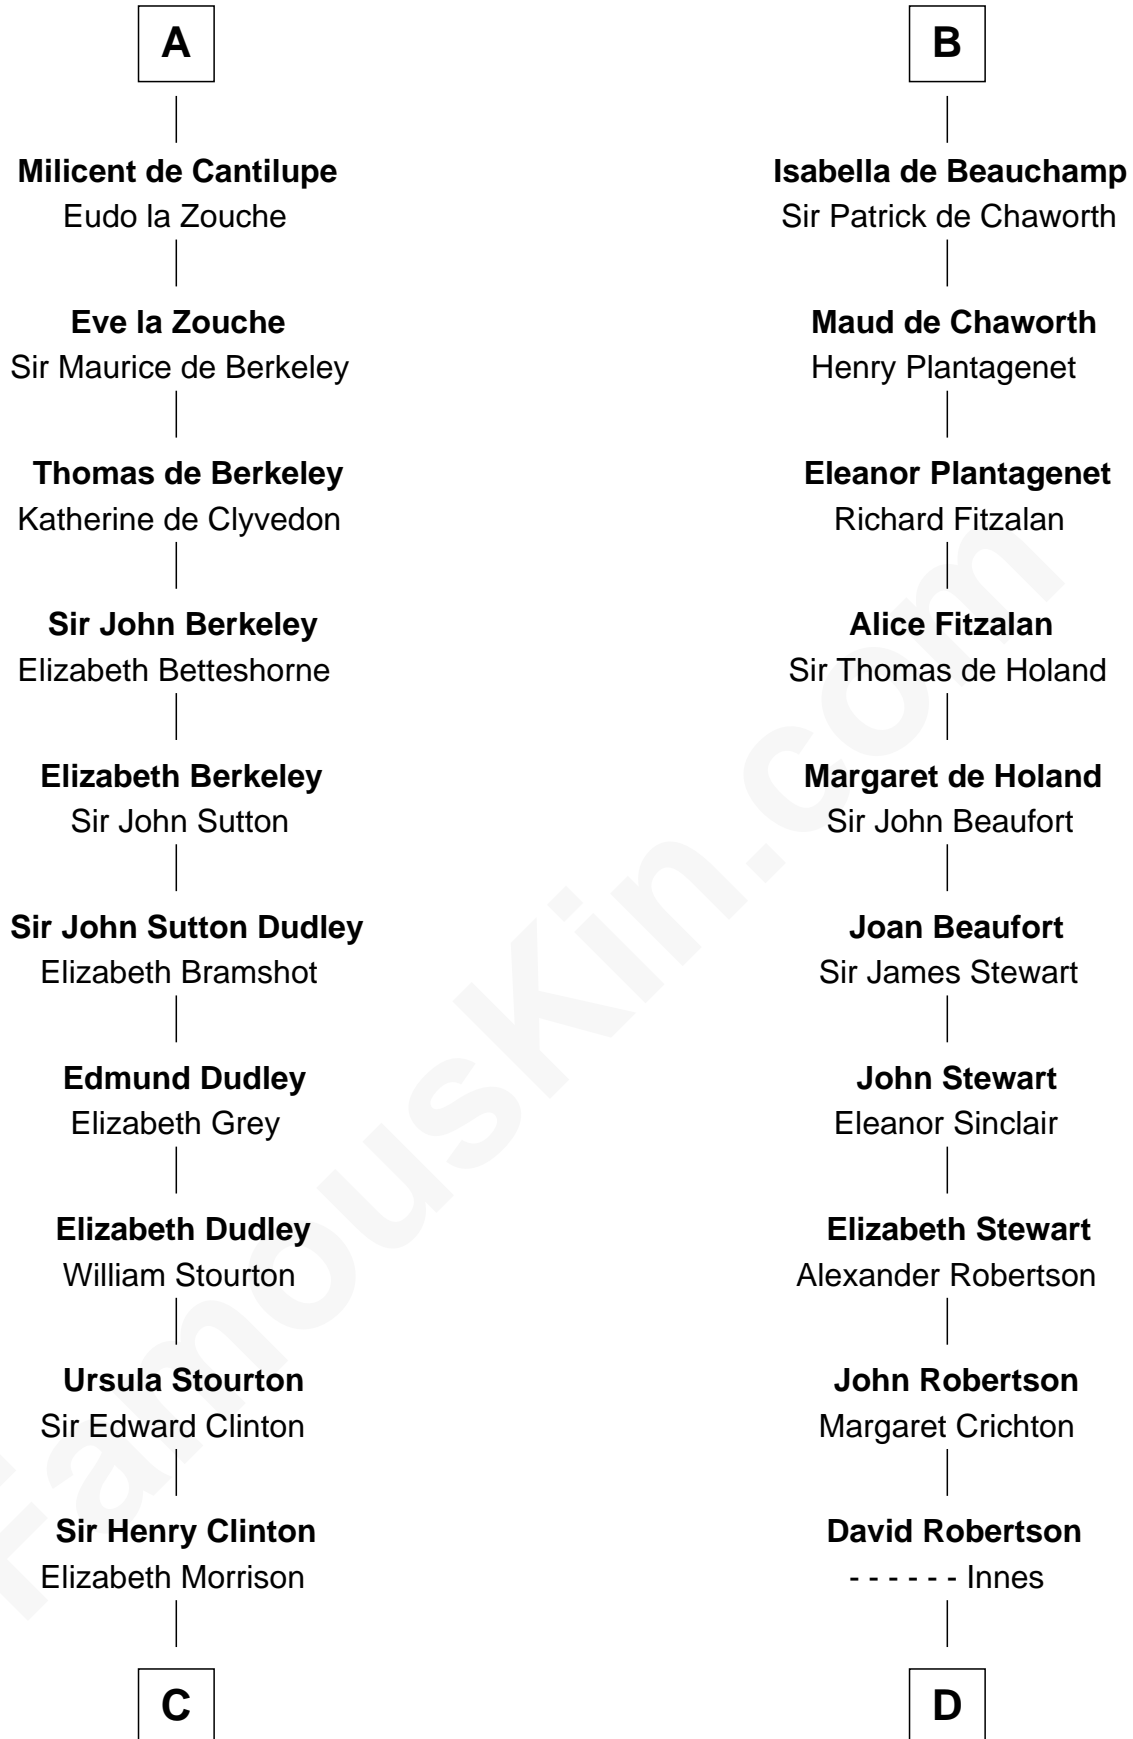

# FamousKin.com Relationship Chart of

**George Clinton**

*4th U.S. Vice President*

21st cousin of

**Patrick Henry**

*1st and 6th Governor of Virginia*

**Hildouin of Montdidier**

Alice de Roucy

**C**

**Sir Henry Clinton alias Fynes**

Elizabeth Hickman

**William Clinton**

Elizabeth Kennedy

**James Clinton**

Elizabeth Smith

**Charles Clinton**

Elizabeth Denniston

**George Clinton**

*4th U.S. Vice President*

**D**

**William Robertson**

Isabel Petrie

**William Robertson**

Margaret Mitchell