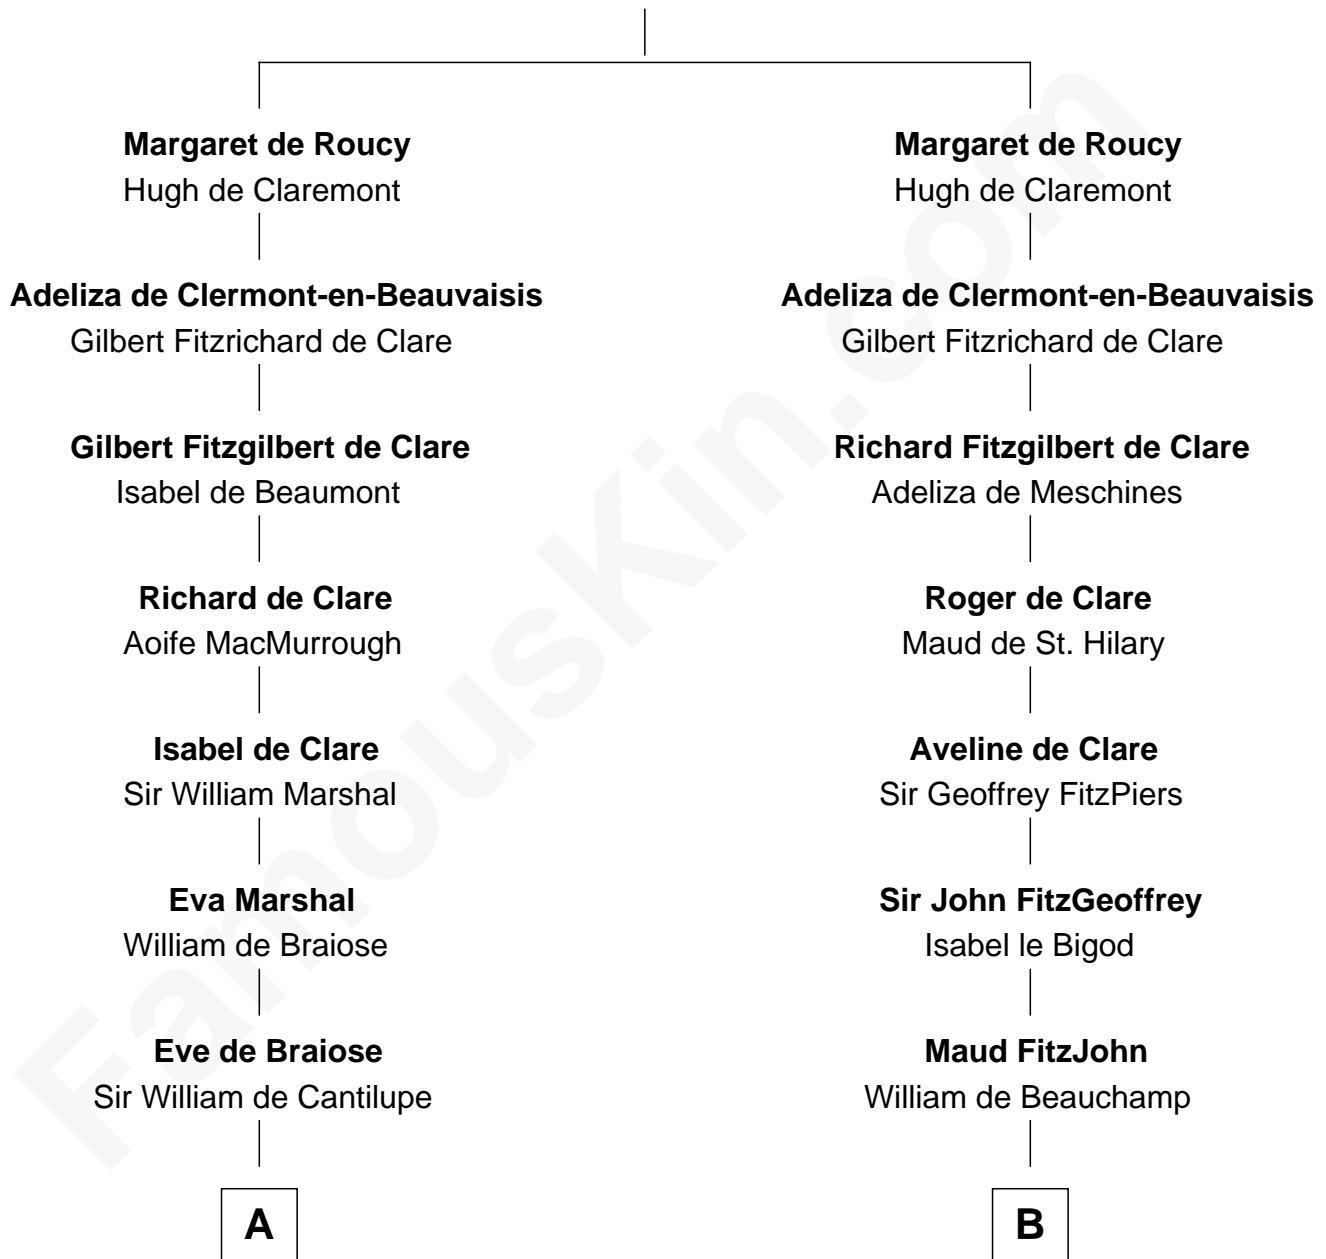

# FamousKin.com Relationship Chart of

**George Clinton**

*4th U.S. Vice President*

21st cousin of

**Patrick Henry**

*1st and 6th Governor of Virginia*

**Hildouin of Montdidier**

Alice de Roucy

**C**

**Sir Henry Clinton alias Fynes**

Elizabeth Hickman

**William Clinton**

Elizabeth Kennedy

**James Clinton**

Elizabeth Smith

**Charles Clinton**

Elizabeth Denniston

**George Clinton**

*4th U.S. Vice President*

**D**

**William Robertson**

Isabel Petrie

**William Robertson**

Margaret Mitchell