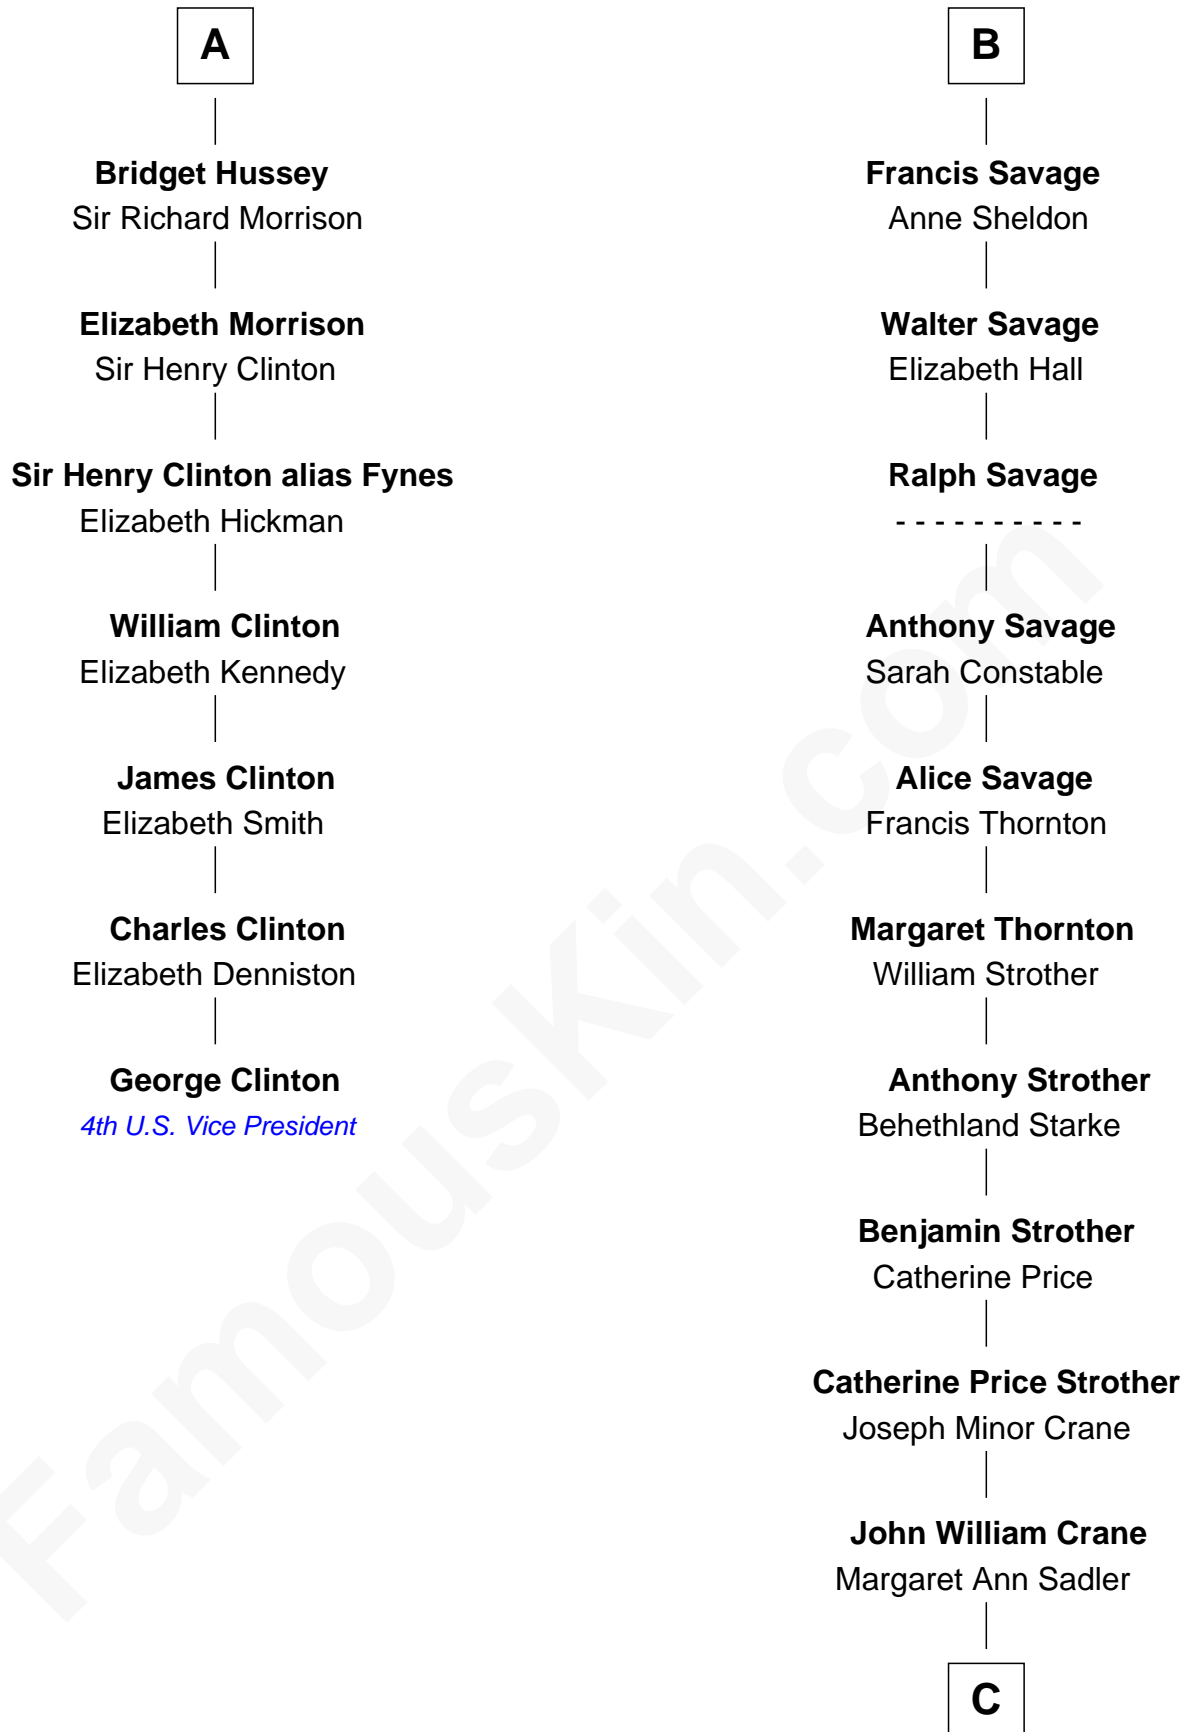

FamousKin.com Relationship Chart of

George Clinton

4th U.S. Vice President

13th cousin 6 times removed of

Randolph Scott

Movie Actor

Henry Plantagenet

Maud de Chaworth

Henry of Lancaster
Isabella de Beaumont

Blanche of Lancaster
John of Gaunt

Elizabeth of Lancaster
John de Holand

Constance de Holand
Sir John Grey

Sir Edmund Grey
Katherine Percy

George Grey
Catherine Herbert

Anne Grey
Sir John Hussey

A

Eleanor Plantagenet
Richard Fitzalan

Sir Richard Fitzalan
Elizabeth de Bohun

Elizabeth Fitzalan
Sir Robert Goushill

Joan Goushill
Sir Thomas Stanley

Katherine Stanley
Sir John Savage

Sir Christopher Savage
Anne Stanley

Sir Christopher Savage
Anne Lygon

B

C

—
Joseph Minor Crane

Lavinia Lionberger

—
Lucy Lionberger Crane

George Grant Scott