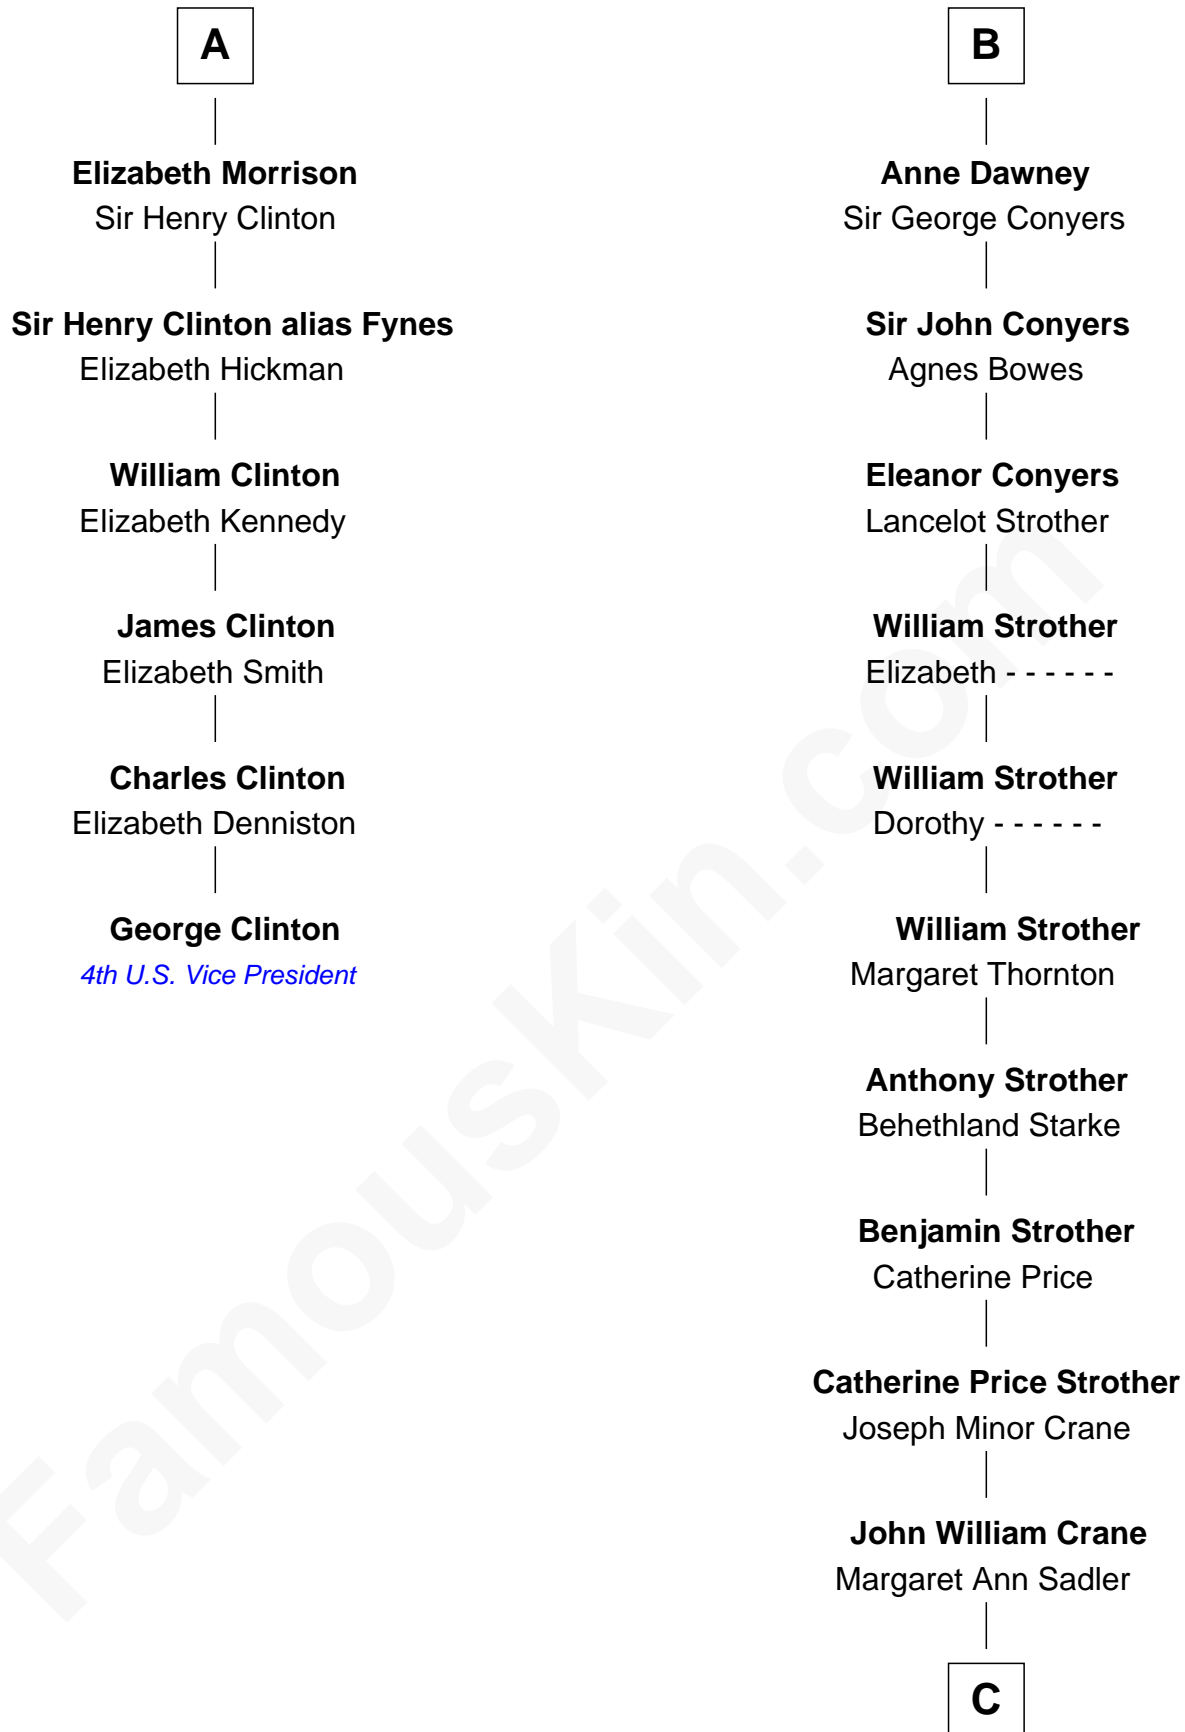

# FamousKin.com Relationship Chart of

**George Clinton**

*4th U.S. Vice President*

12th cousin 7 times removed of

**Randolph Scott**

*Movie Actor*

**C**

—  
**Joseph Minor Crane**

Lavinia Lionberger

—  
**Lucy Lionberger Crane**

George Grant Scott

—  
**Randolph Scott**

*Movie Actor*

FamousKin.com