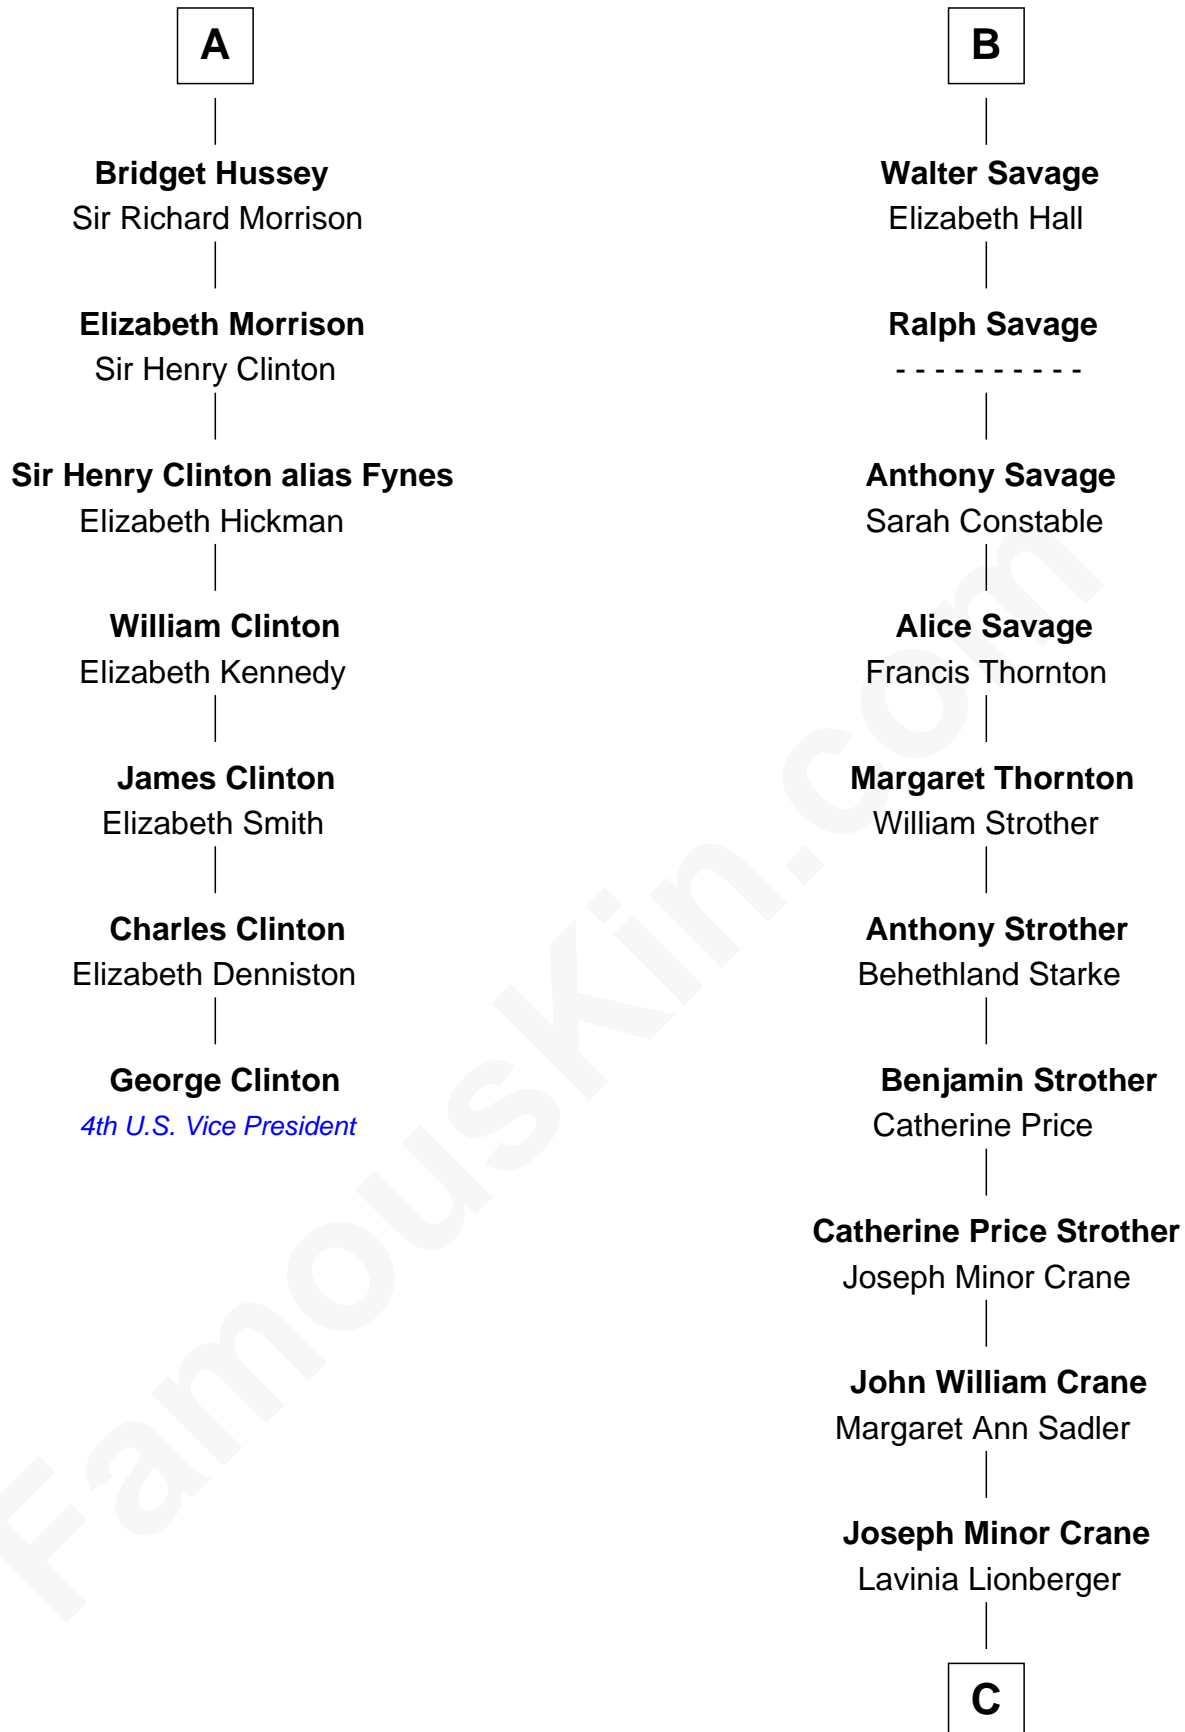

FamousKin.com Relationship Chart of

George Clinton

4th U.S. Vice President

13th cousin 5 times removed of

Randolph Scott

Movie Actor

Elizabeth de Badlesmere

with husband
Sir Edmund Mortimer

with husband
Sir William de Bohun

Sir Roger de Mortimer
Philippa de Montagu

Elizabeth de Bohun
Sir Richard Fitzalan

Edmund Mortimer
Philippa Plantagenet

Elizabeth Fitzalan
Sir Robert Goushill

Elizabeth Mortimer
Sir Henry Percy

Joan Goushill
Sir Thomas Stanley

Sir Henry Percy
Eleanor Neville

Katherine Stanley
Sir John Savage

Katherine Percy
Sir Edmund Grey

Sir Christopher Savage
Anne Stanley

George Grey
Catherine Herbert

Sir Christopher Savage
Anne Lygon

Anne Grey
Sir John Hussey

Francis Savage
Anne Sheldon

A

B

C

Lucy Lionberger Crane

George Grant Scott

Randolph Scott