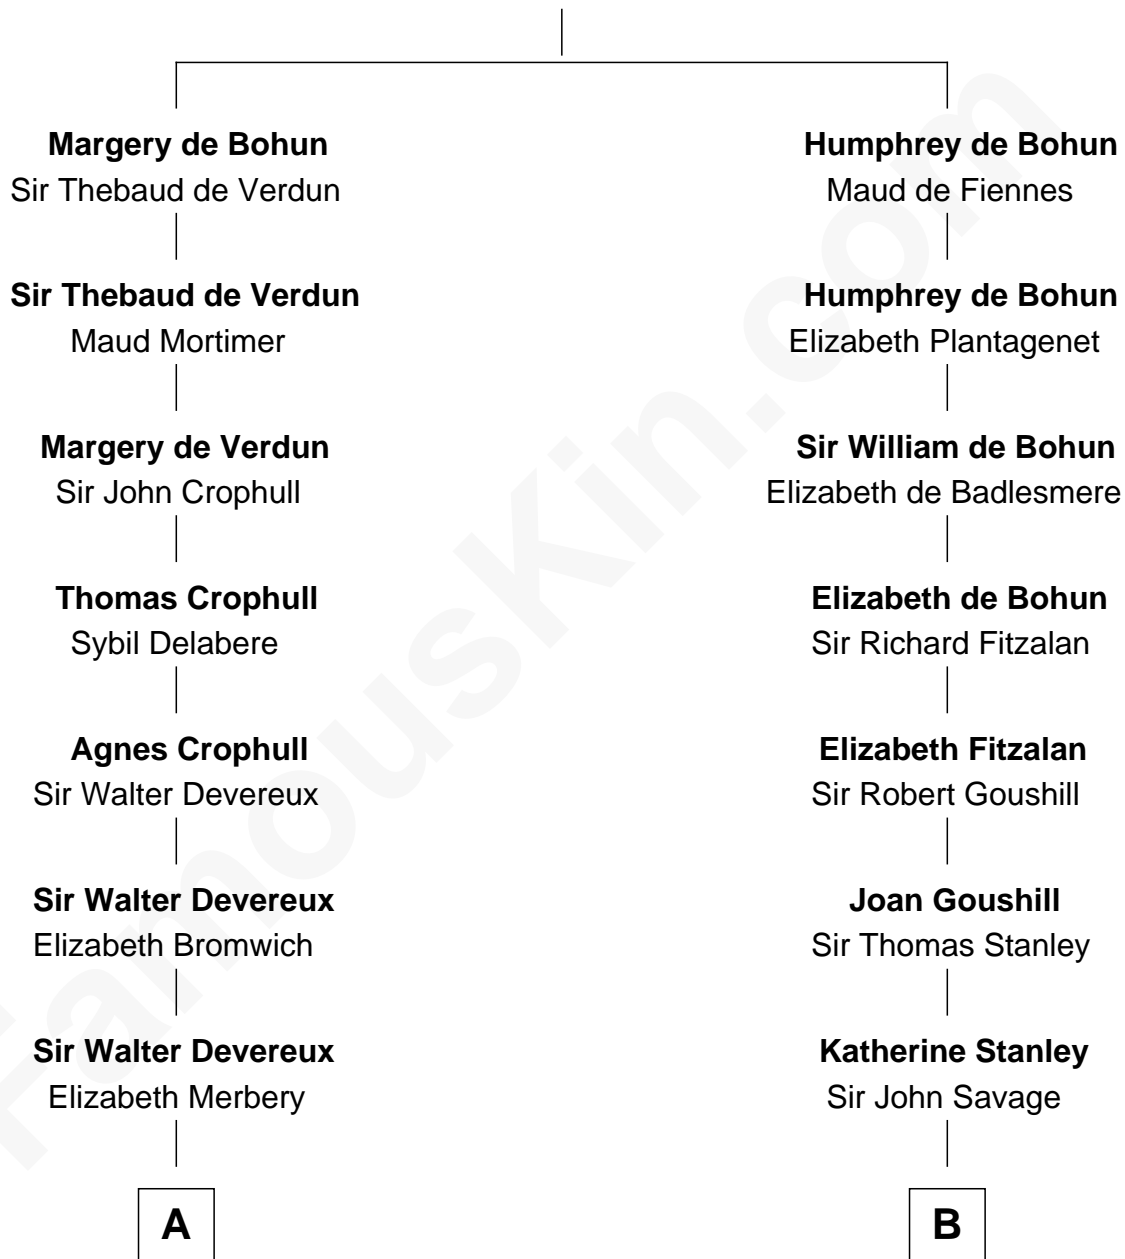

FamousKin.com Relationship Chart of

George Clinton

4th U.S. Vice President

16th cousin 5 times removed of

Randolph Scott

Movie Actor

Sir Humphrey de Bohun

Eleanor de Braiose

C

Catherine Price Strother

Joseph Minor Crane

John William Crane

Margaret Ann Sadler

Joseph Minor Crane

Lavinia Lionberger

Lucy Lionberger Crane