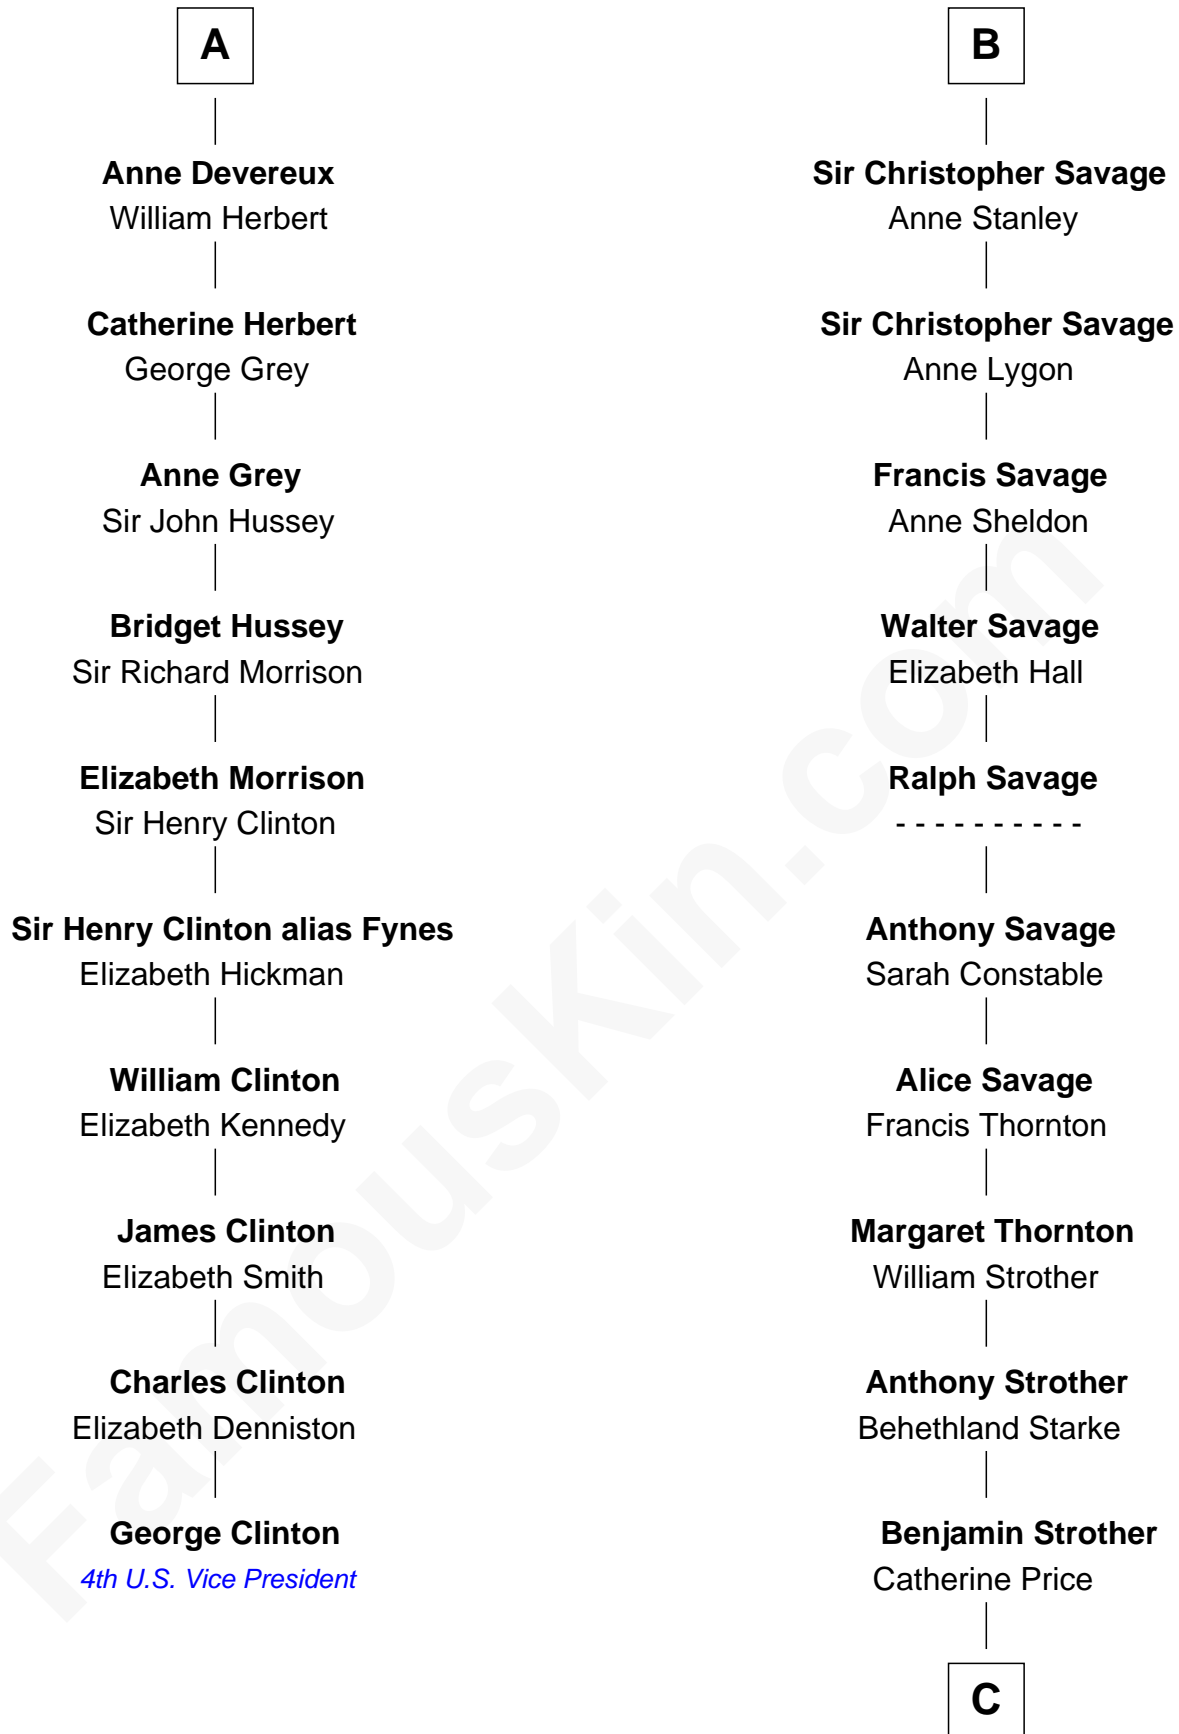

FamousKin.com Relationship Chart of

George Clinton

4th U.S. Vice President

16th cousin 5 times removed of

Randolph Scott

Movie Actor

Sir Humphrey de Bohun

Eleanor de Braiose

C

Catherine Price Strother

Joseph Minor Crane

John William Crane

Margaret Ann Sadler

Joseph Minor Crane

Lavinia Lionberger

Lucy Lionberger Crane