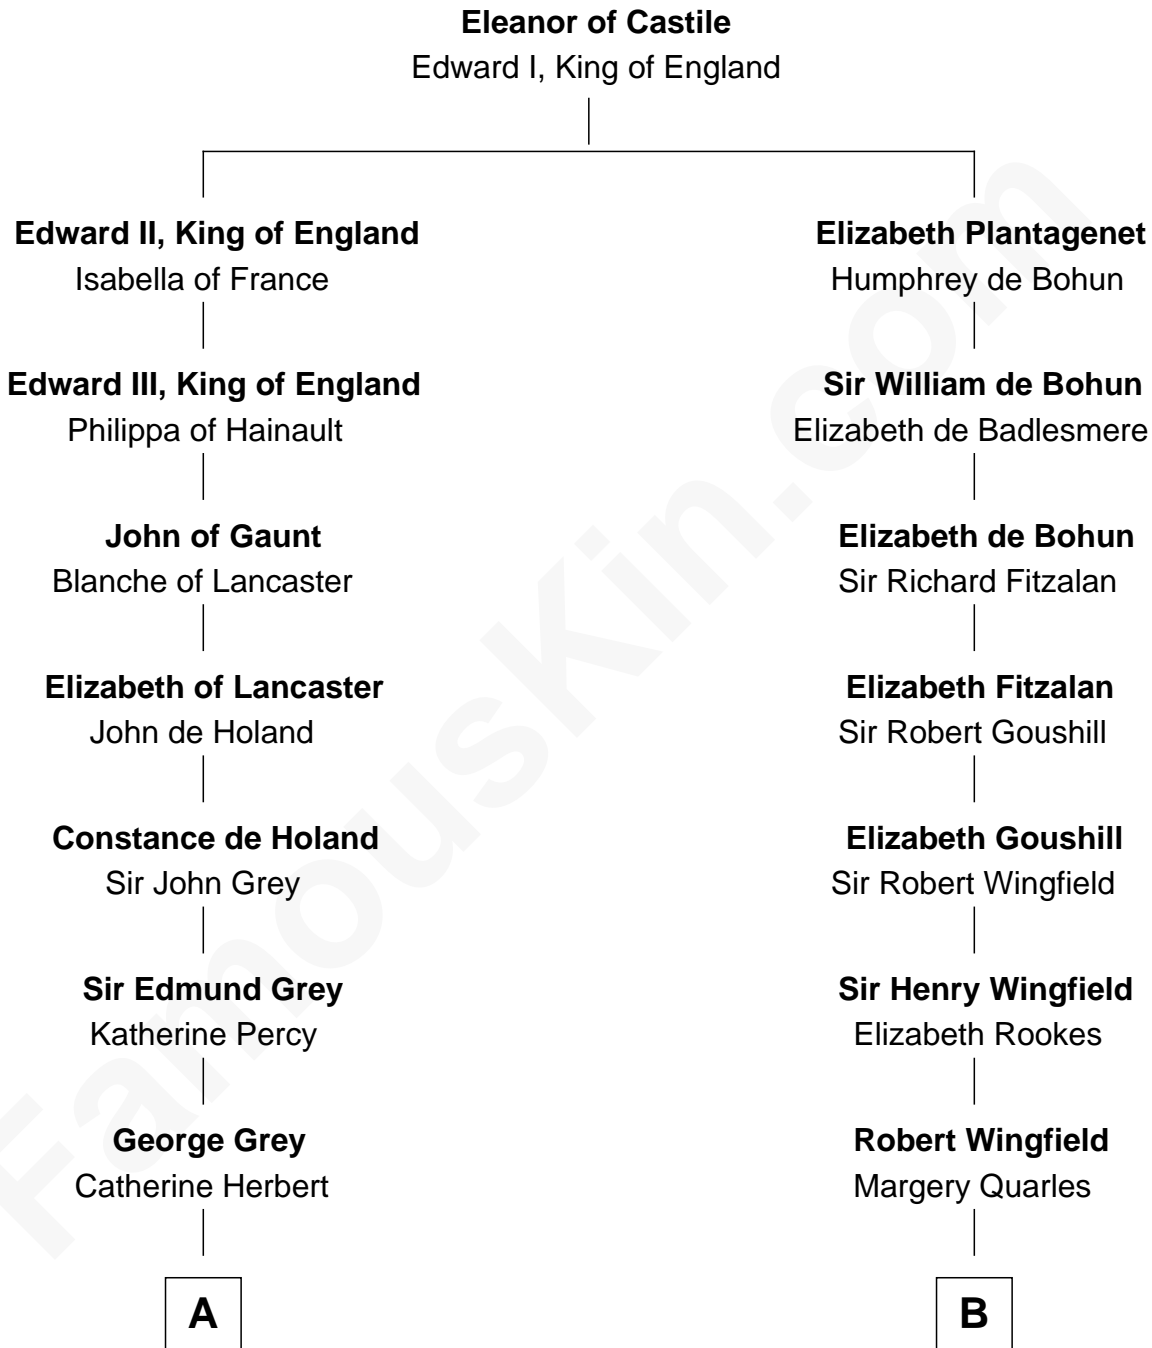

FamousKin.com Relationship Chart of

George Clinton

4th U.S. Vice President

14th cousin 5 times removed of

Anderson Cooper

Television Journalist

C

Reginald Claypoole Vanderbilt

Gloria Maria Mercedes Morgan

Gloria Laura Morgan Vanderbilt

Wyatt Emory Cooper

Anderson Cooper

Television Journalist

FamousKin.com