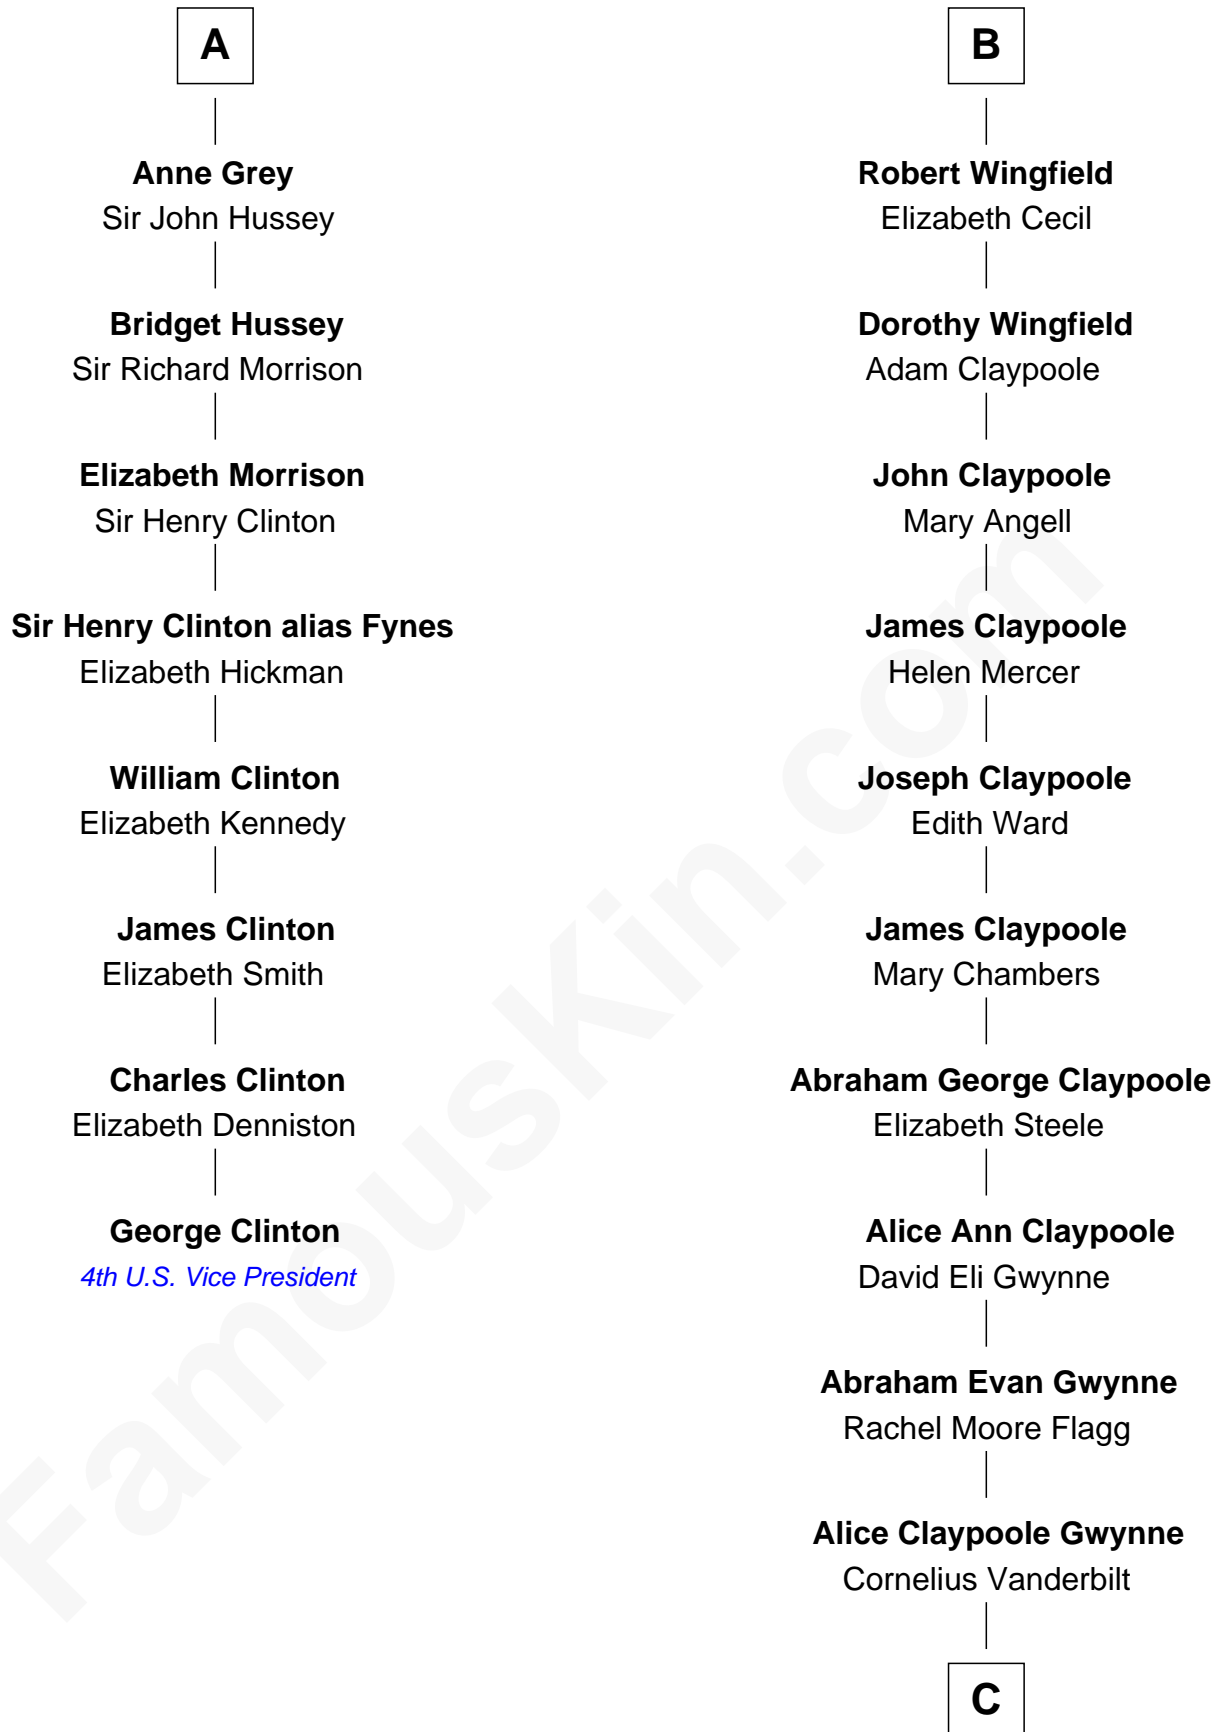

FamousKin.com Relationship Chart of

George Clinton

4th U.S. Vice President

14th cousin 5 times removed of

Anderson Cooper

Television Journalist

C

Reginald Claypoole Vanderbilt

Gloria Maria Mercedes Morgan

Gloria Laura Morgan Vanderbilt

Wyatt Emory Cooper

Anderson Cooper

Television Journalist

FamousKin.com