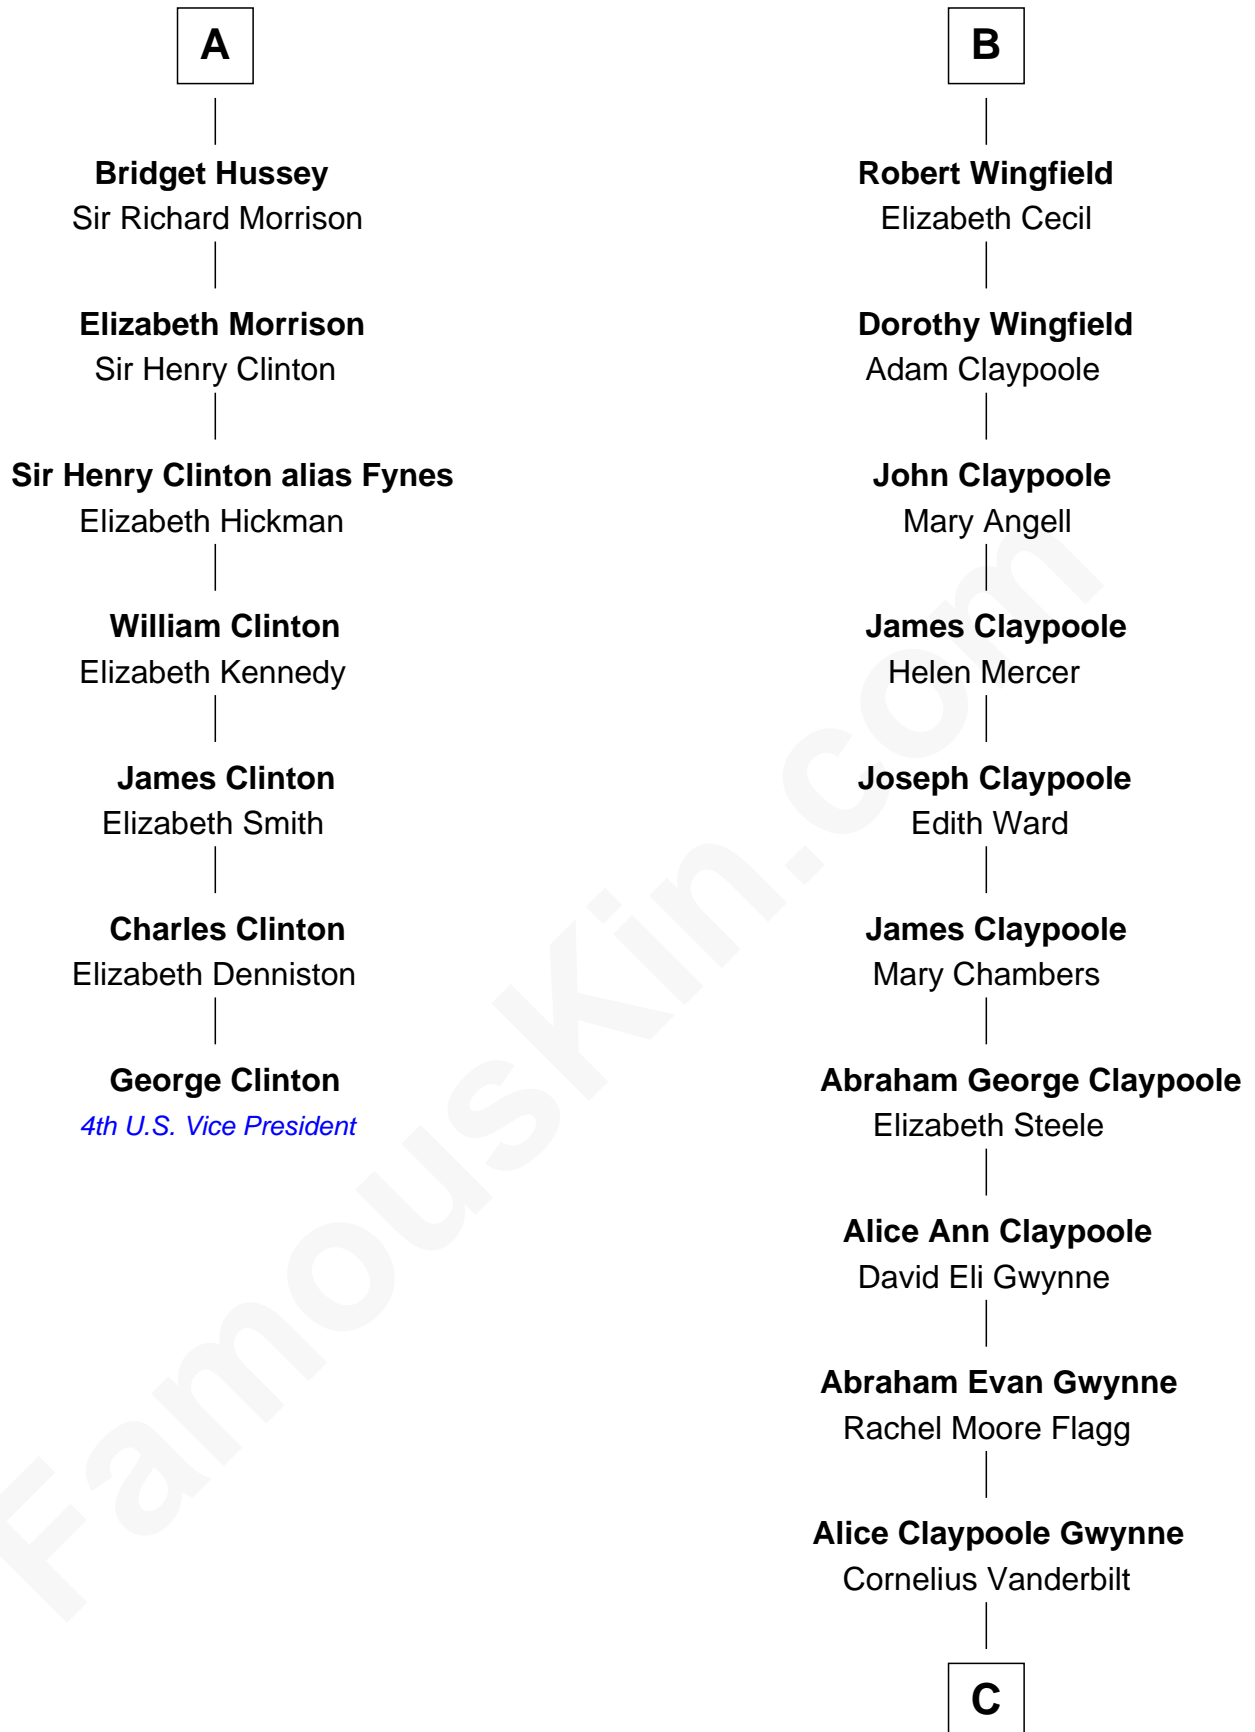

FamousKin.com Relationship Chart of

George Clinton

4th U.S. Vice President

13th cousin 5 times removed of

Gloria Vanderbilt

Fashion Designer

C

Reginald Claypoole Vanderbilt

Gloria Maria Mercedes Morgan

Gloria Vanderbilt

Fashion Designer

FamousKin.com