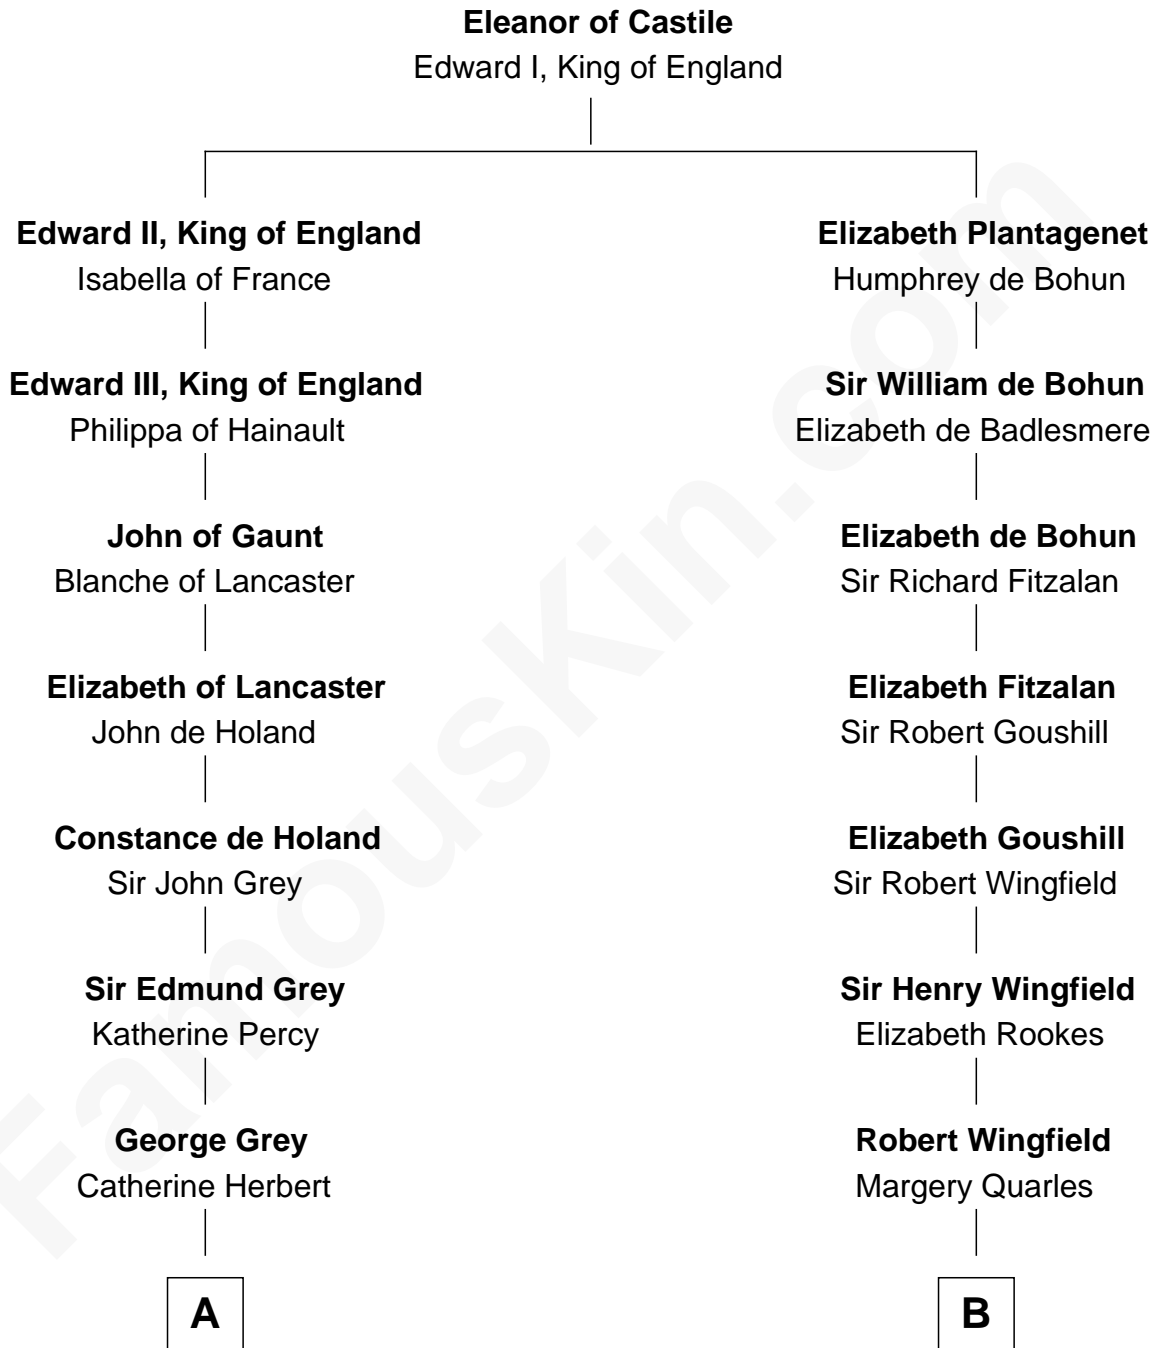

FamousKin.com Relationship Chart of

George Clinton

4th U.S. Vice President

14th cousin 4 times removed of

Gloria Vanderbilt

Fashion Designer

C

Reginald Claypoole Vanderbilt

Gloria Maria Mercedes Morgan

Gloria Vanderbilt

Fashion Designer

FamousKin.com