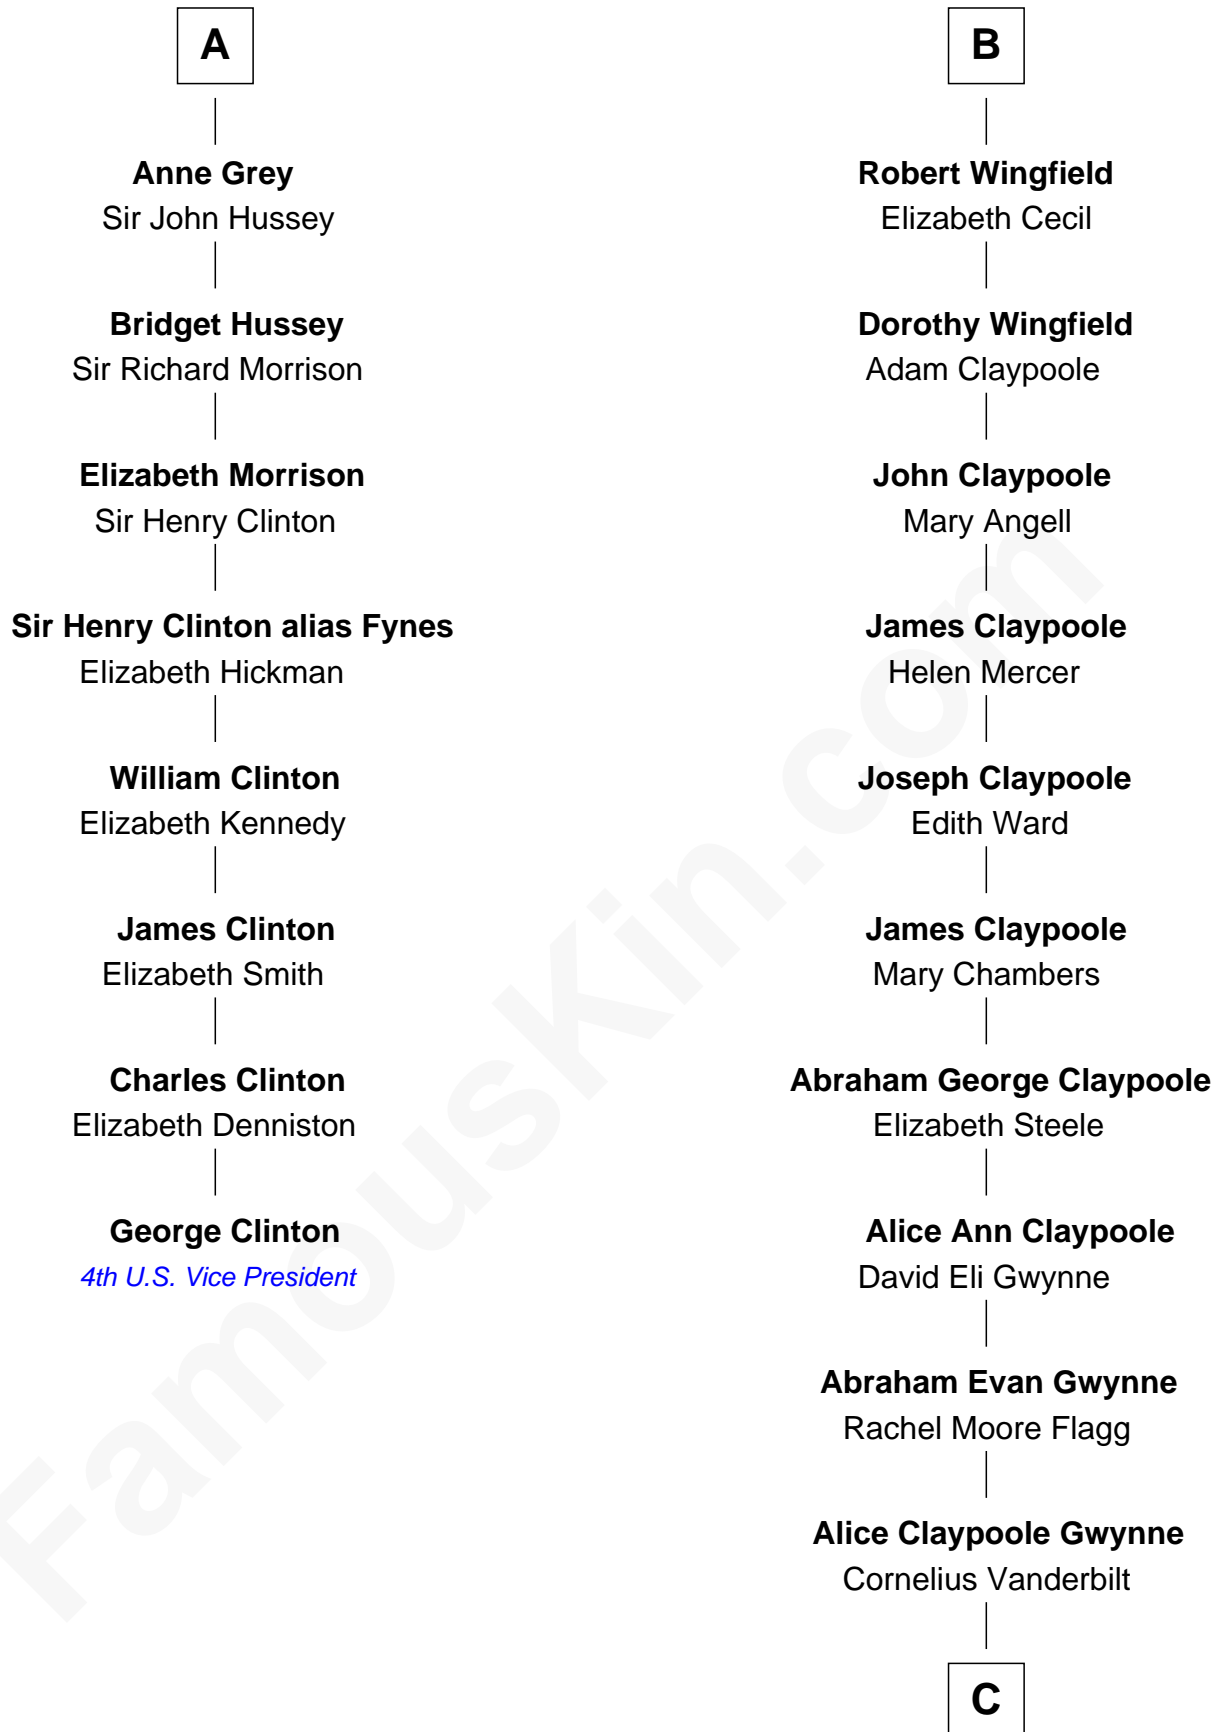

FamousKin.com Relationship Chart of

George Clinton

4th U.S. Vice President

14th cousin 4 times removed of

Gloria Vanderbilt

Fashion Designer

C

Reginald Claypoole Vanderbilt

Gloria Maria Mercedes Morgan

Gloria Vanderbilt

Fashion Designer

FamousKin.com