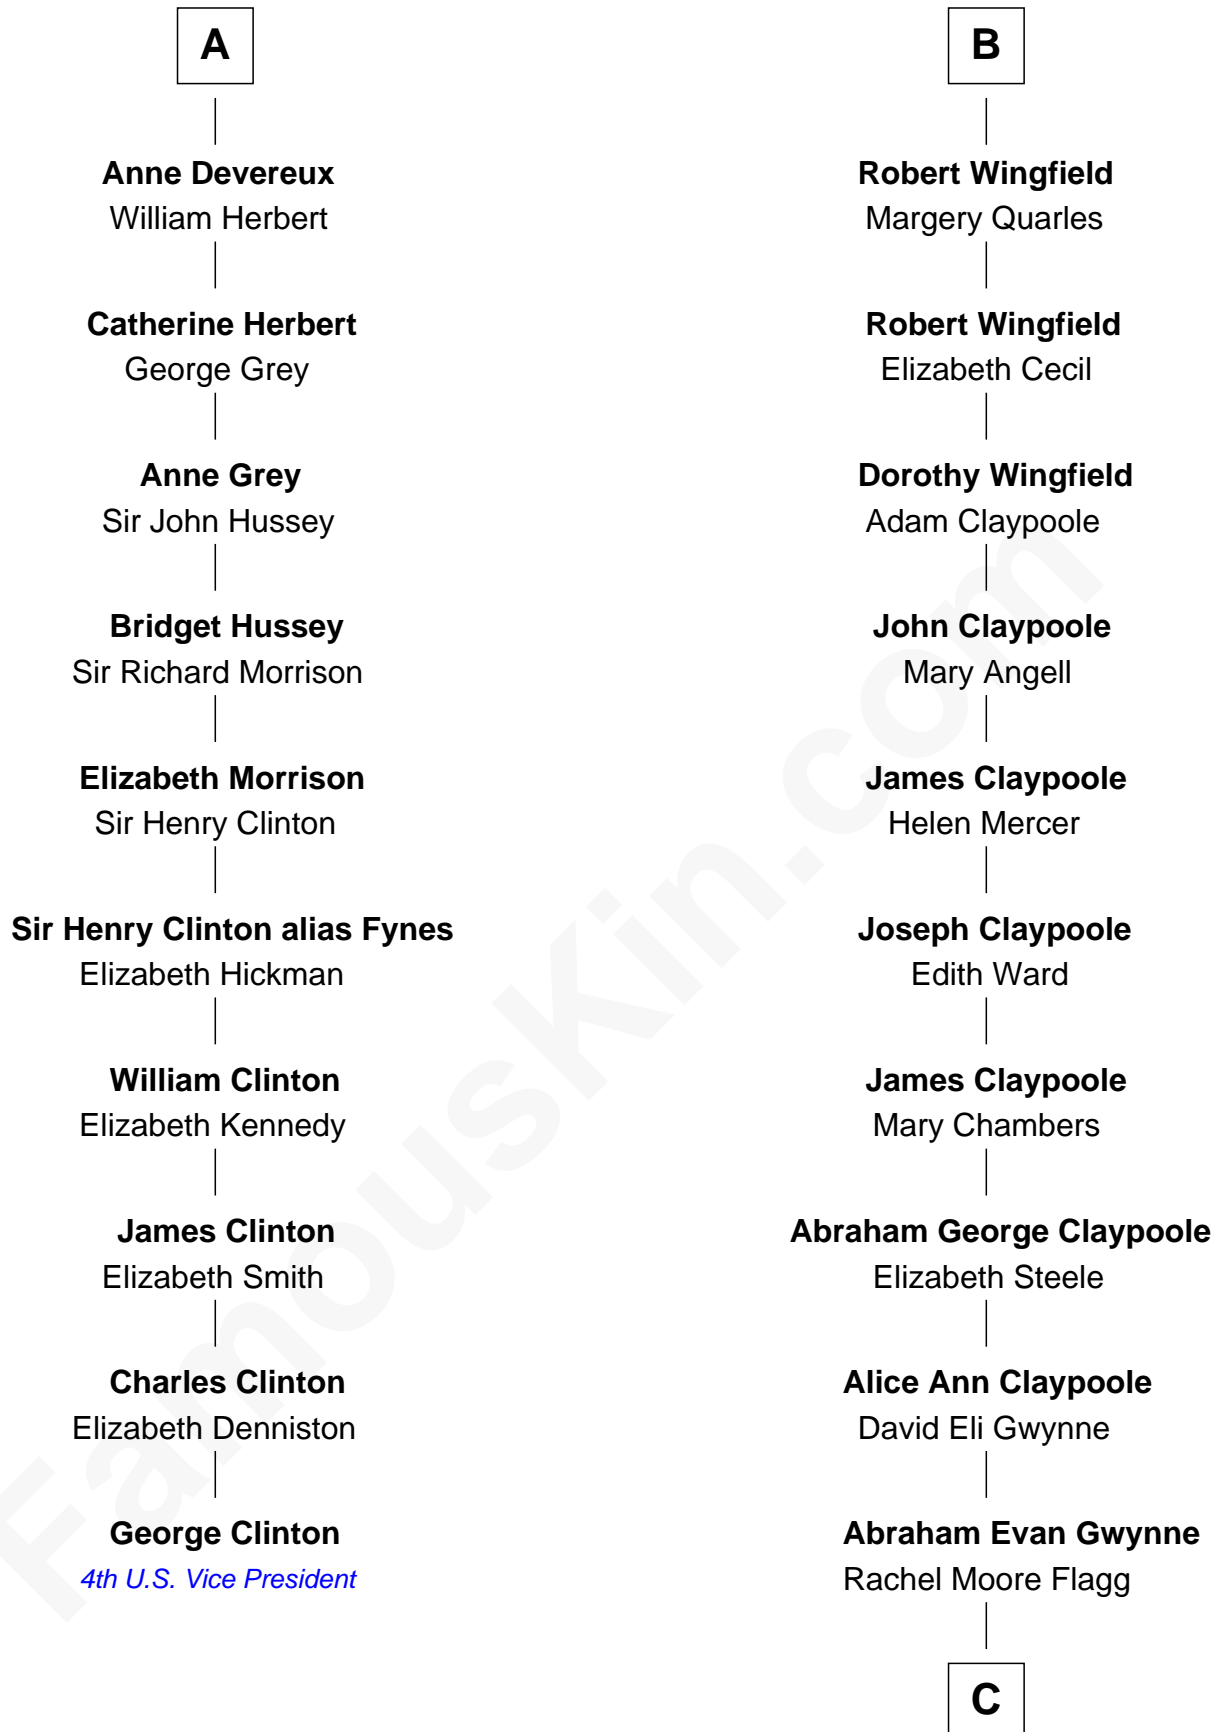

FamousKin.com Relationship Chart of

George Clinton

4th U.S. Vice President

16th cousin 3 times removed of

Gloria Vanderbilt

Fashion Designer

Sir Humphrey de Bohun

Eleanor de Braiose

C

Alice Claypoole Gwynne

Cornelius Vanderbilt

Reginald Claypoole Vanderbilt

Gloria Maria Mercedes Morgan

Gloria Vanderbilt

Fashion Designer

FamousKin.com