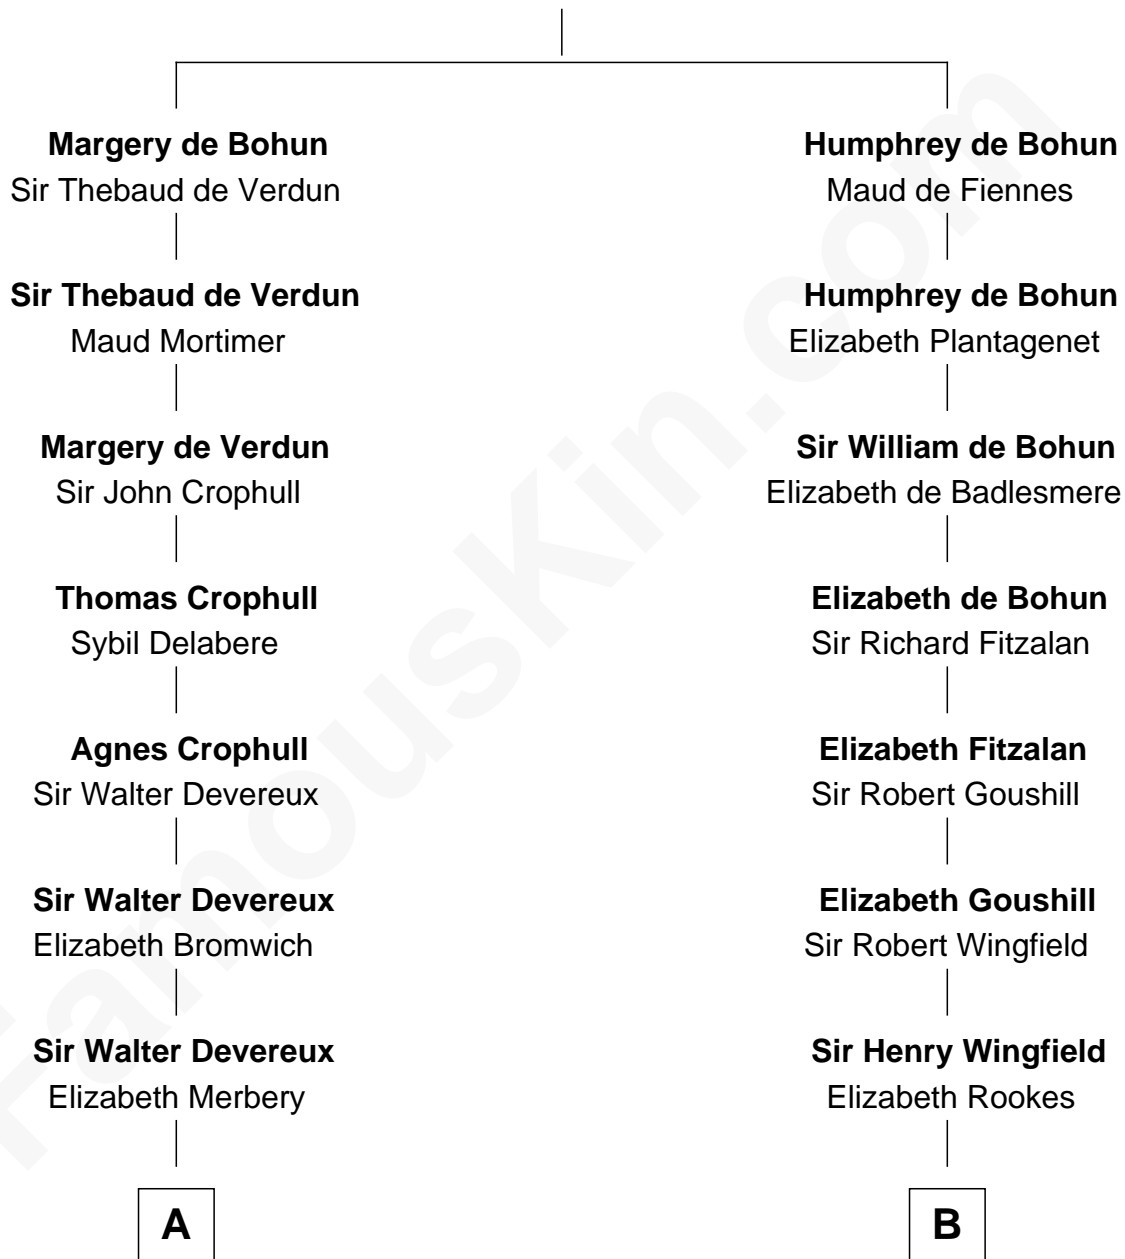

FamousKin.com Relationship Chart of

George Clinton

4th U.S. Vice President

16th cousin 3 times removed of

Gloria Vanderbilt

Fashion Designer

Sir Humphrey de Bohun

Eleanor de Braiose

C

Alice Claypoole Gwynne

Cornelius Vanderbilt

Reginald Claypoole Vanderbilt

Gloria Maria Mercedes Morgan

Gloria Vanderbilt

Fashion Designer

FamousKin.com