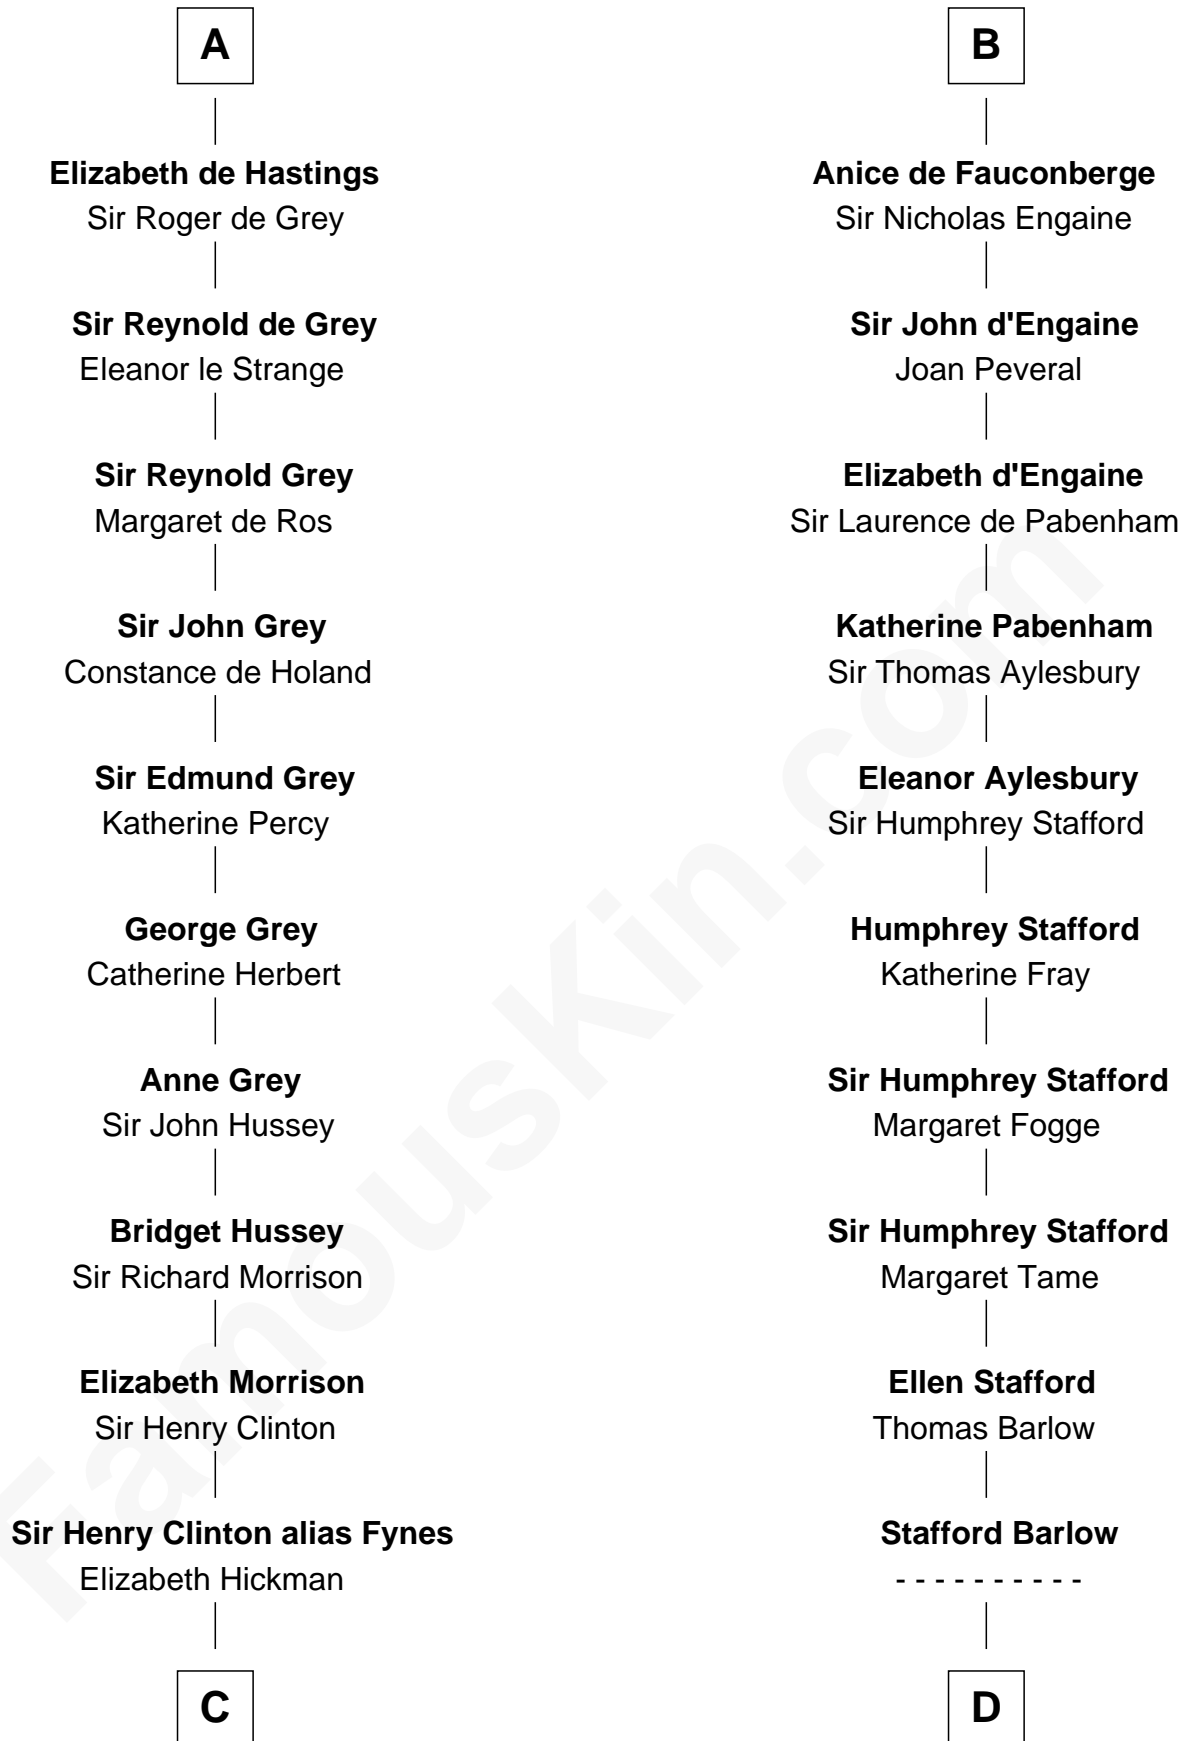

# FamousKin.com Relationship Chart of

**George Clinton**

*4th U.S. Vice President*

20th cousin 1 time removed of

**William Greene**

*2nd Governor of Rhode Island*

**Herbert IV of Vermandois**

Adèle of Valois

Hugh I of Vermandois

**Isabel de Vermandois**

William de Warenne

**Gundred de Warenne**

William I de Lancaster

**William II de Lancaster**

Hawise de Stuteville

**Hawise de Lancaster**

Gilbert FitzRoger

**Hawise de Lancaster**

Peter II de Brus

**Agnes de Brus**

Walter de Fauconberge

**B**

**C**

**William Clinton**  
Elizabeth Kennedy

**James Clinton**  
Elizabeth Smith

**Charles Clinton**  
Elizabeth Denniston

**George Clinton**  
*4th U.S. Vice President*

**D**

**Audrey Barlow**  
William Almy

**Annis Almy**  
John Greene

**Samuel Greene**  
Mary Gorton