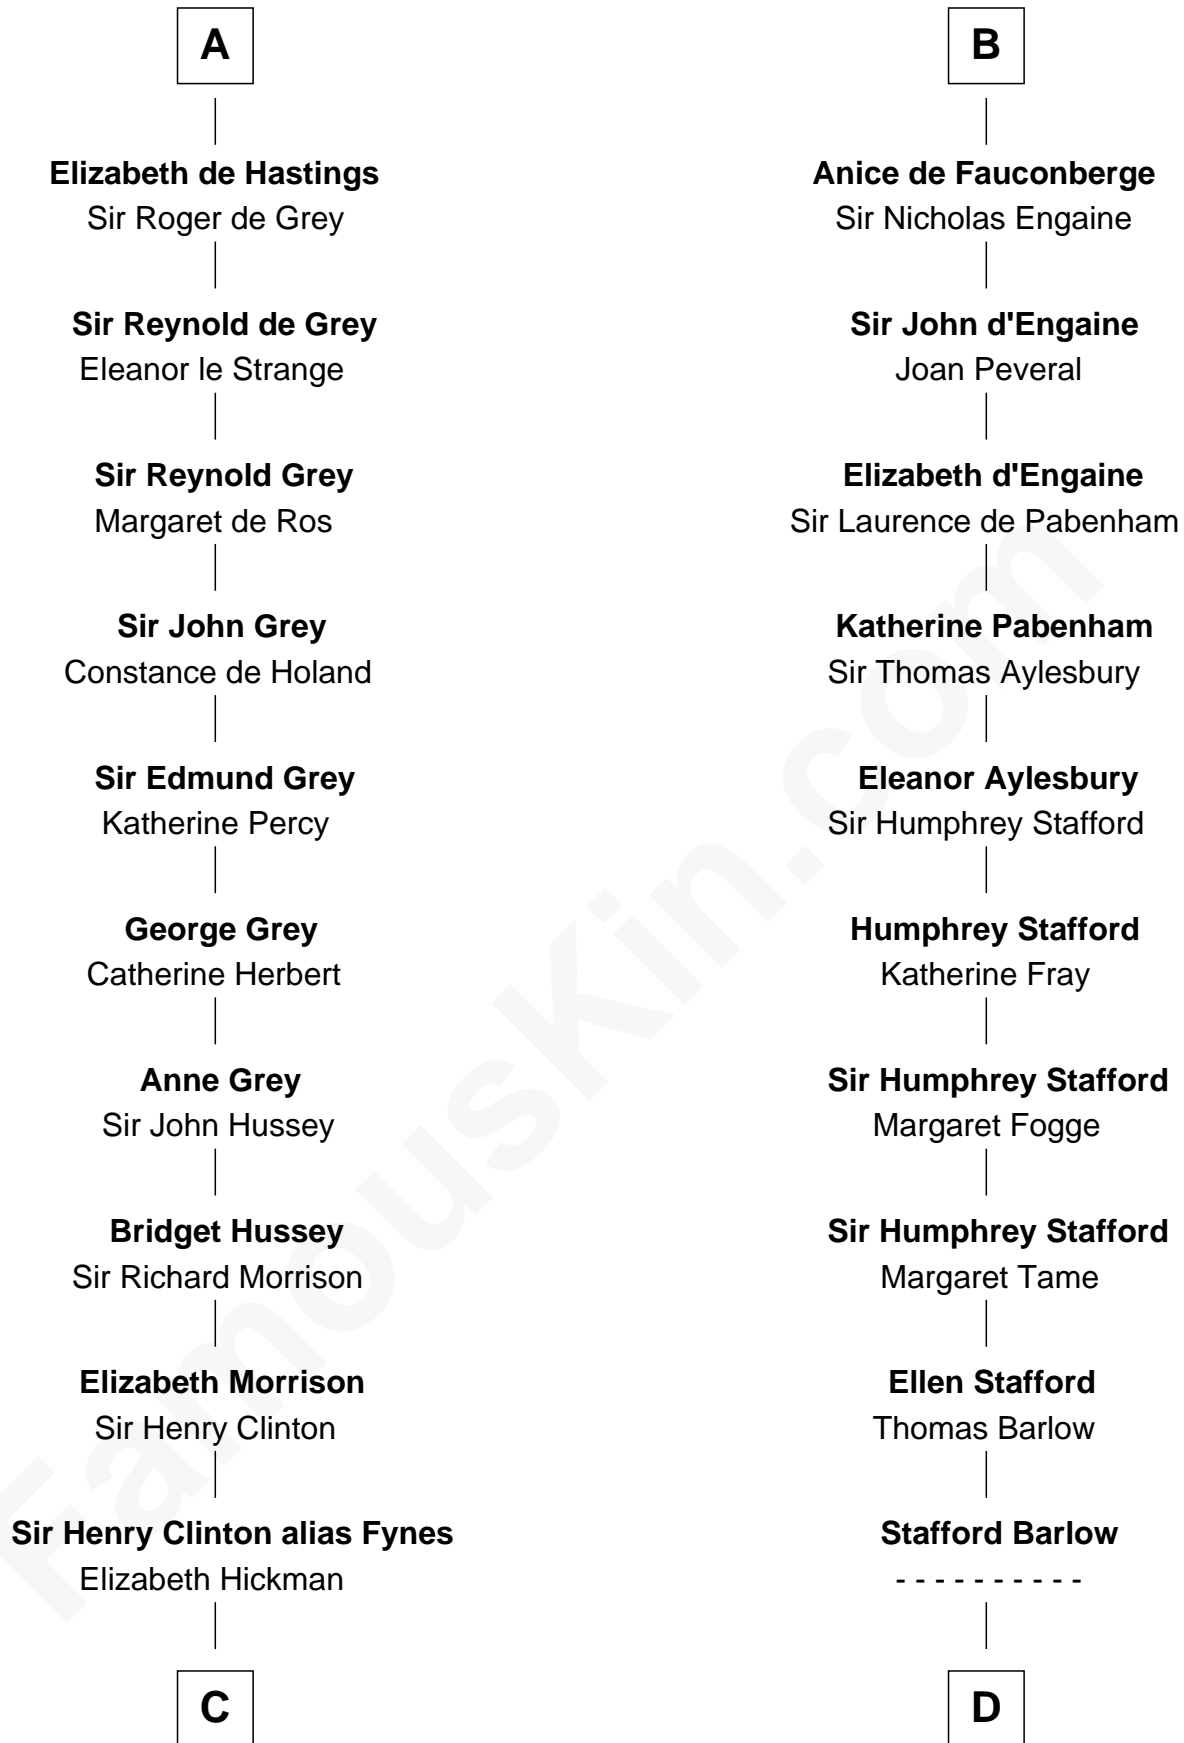

FamousKin.com Relationship Chart of

George Clinton

4th U.S. Vice President

20th cousin 1 time removed of

William Greene

2nd Governor of Rhode Island

Henry I, King of France

Anne of Kiev

Gilbert FitzRoger

Hawise de Lancaster

Peter II de Brus

Agnes de Brus

Walter de Fauconberge

B

C

William Clinton
Elizabeth Kennedy

James Clinton
Elizabeth Smith

Charles Clinton
Elizabeth Denniston

George Clinton
4th U.S. Vice President

D

Audrey Barlow
William Almy

Annis Almy
John Greene

Samuel Greene
Mary Gorton

William Greene
Catharine Greene