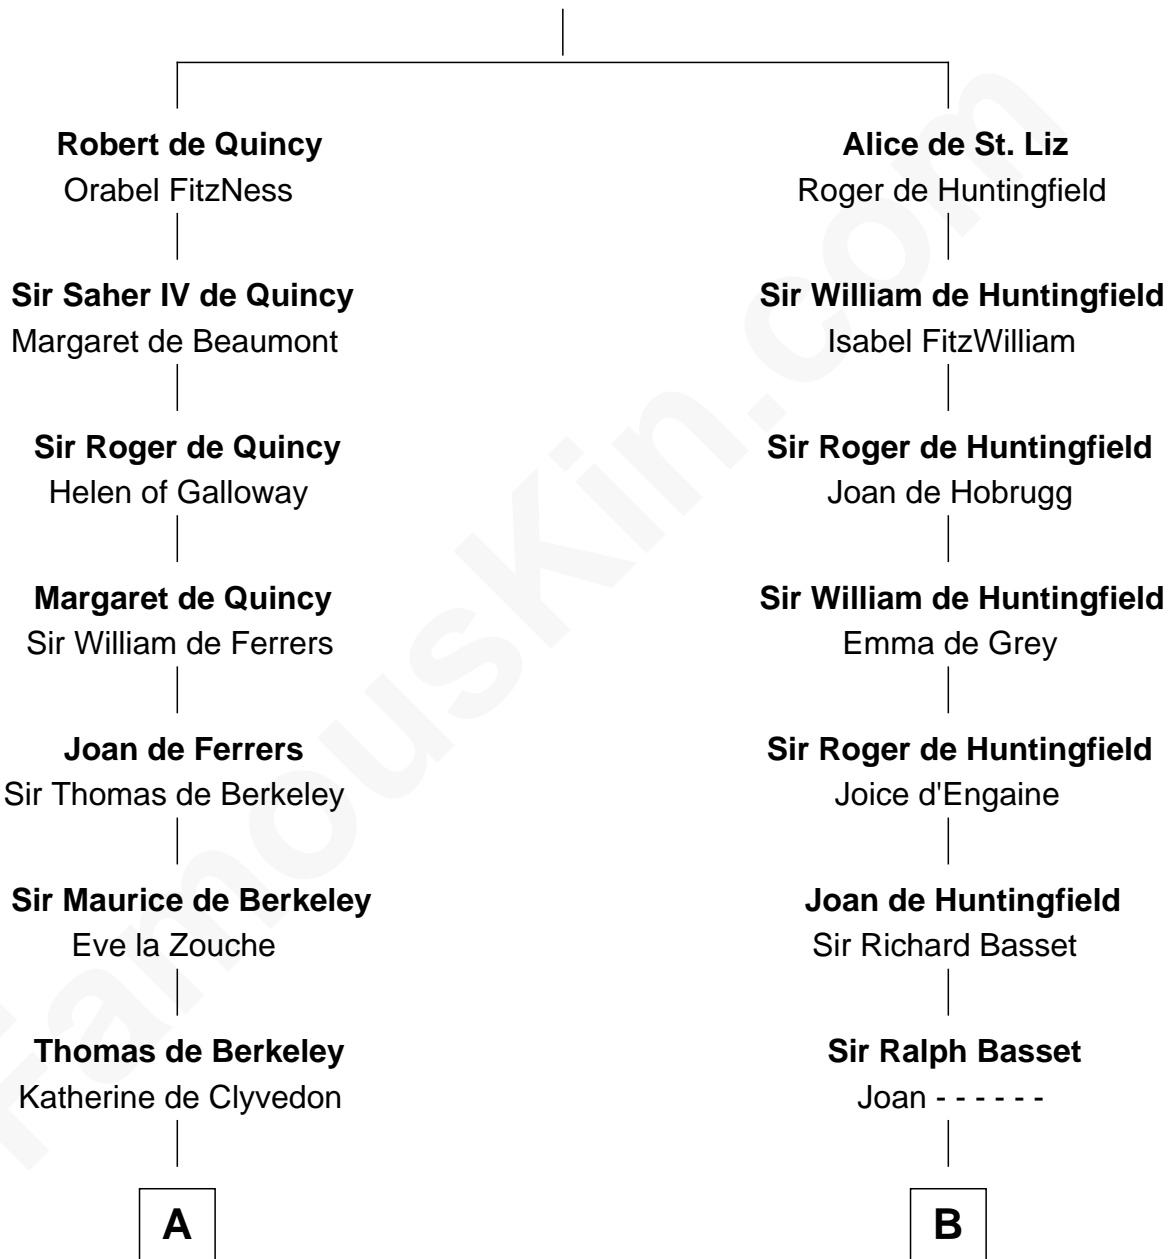

# FamousKin.com Relationship Chart of

**George Clinton**

*4th U.S. Vice President*

18th cousin 2 times removed of

**William Greene**

*2nd Governor of Rhode Island*

**Saher I de Quincy**

Maud de St. Liz

**C**

**Charles Clinton**  
Elizabeth Denniston

**George Clinton**  
*4th U.S. Vice President*

**D**

**Annis Almy**  
John Greene

**Samuel Greene**  
Mary Gorton

**William Greene**  
Catharine Greene

**William Greene**  
*2nd Governor of Rhode Island*