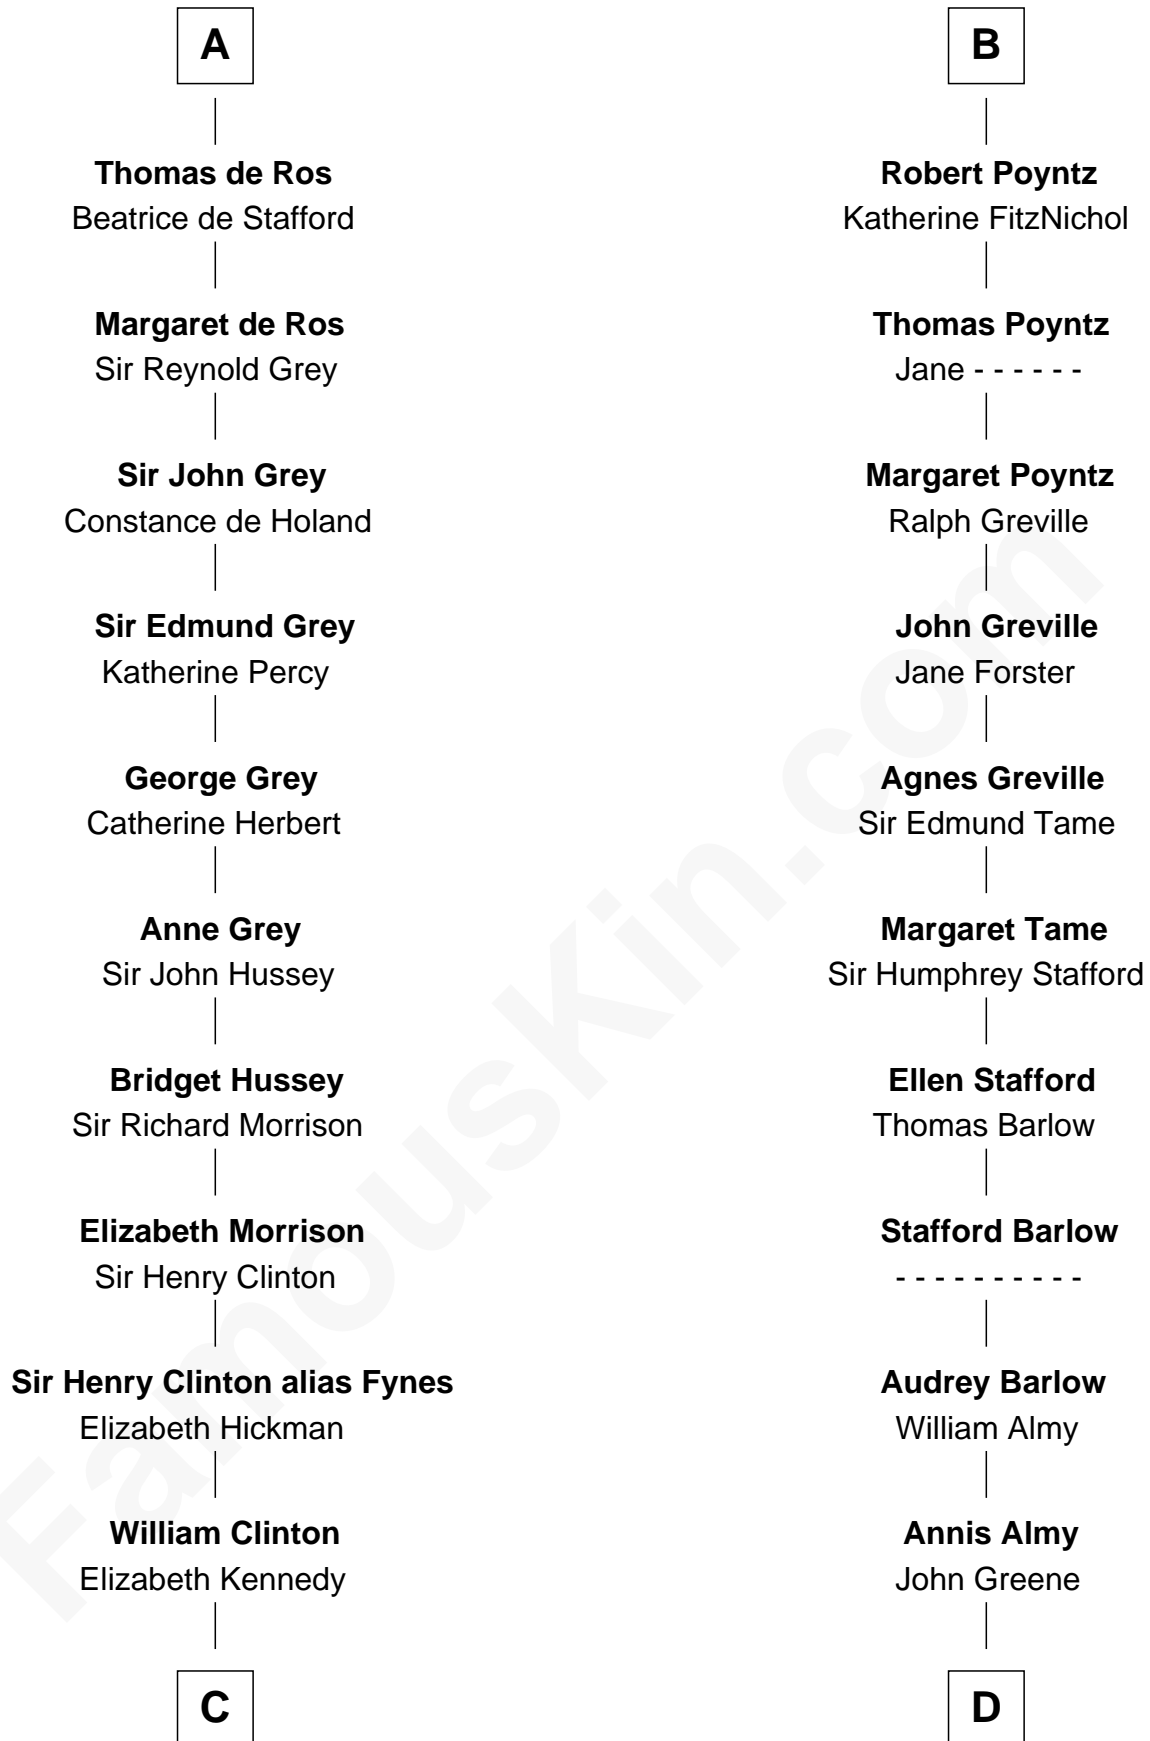

FamousKin.com Relationship Chart of

George Clinton

4th U.S. Vice President

19th cousin of

William Greene

2nd Governor of Rhode Island

C

James Clinton
Elizabeth Smith

Charles Clinton
Elizabeth Denniston

George Clinton
4th U.S. Vice President

D

Samuel Greene
Mary Gorton

William Greene
Catharine Greene

William Greene
2nd Governor of Rhode Island

FamousKin.com