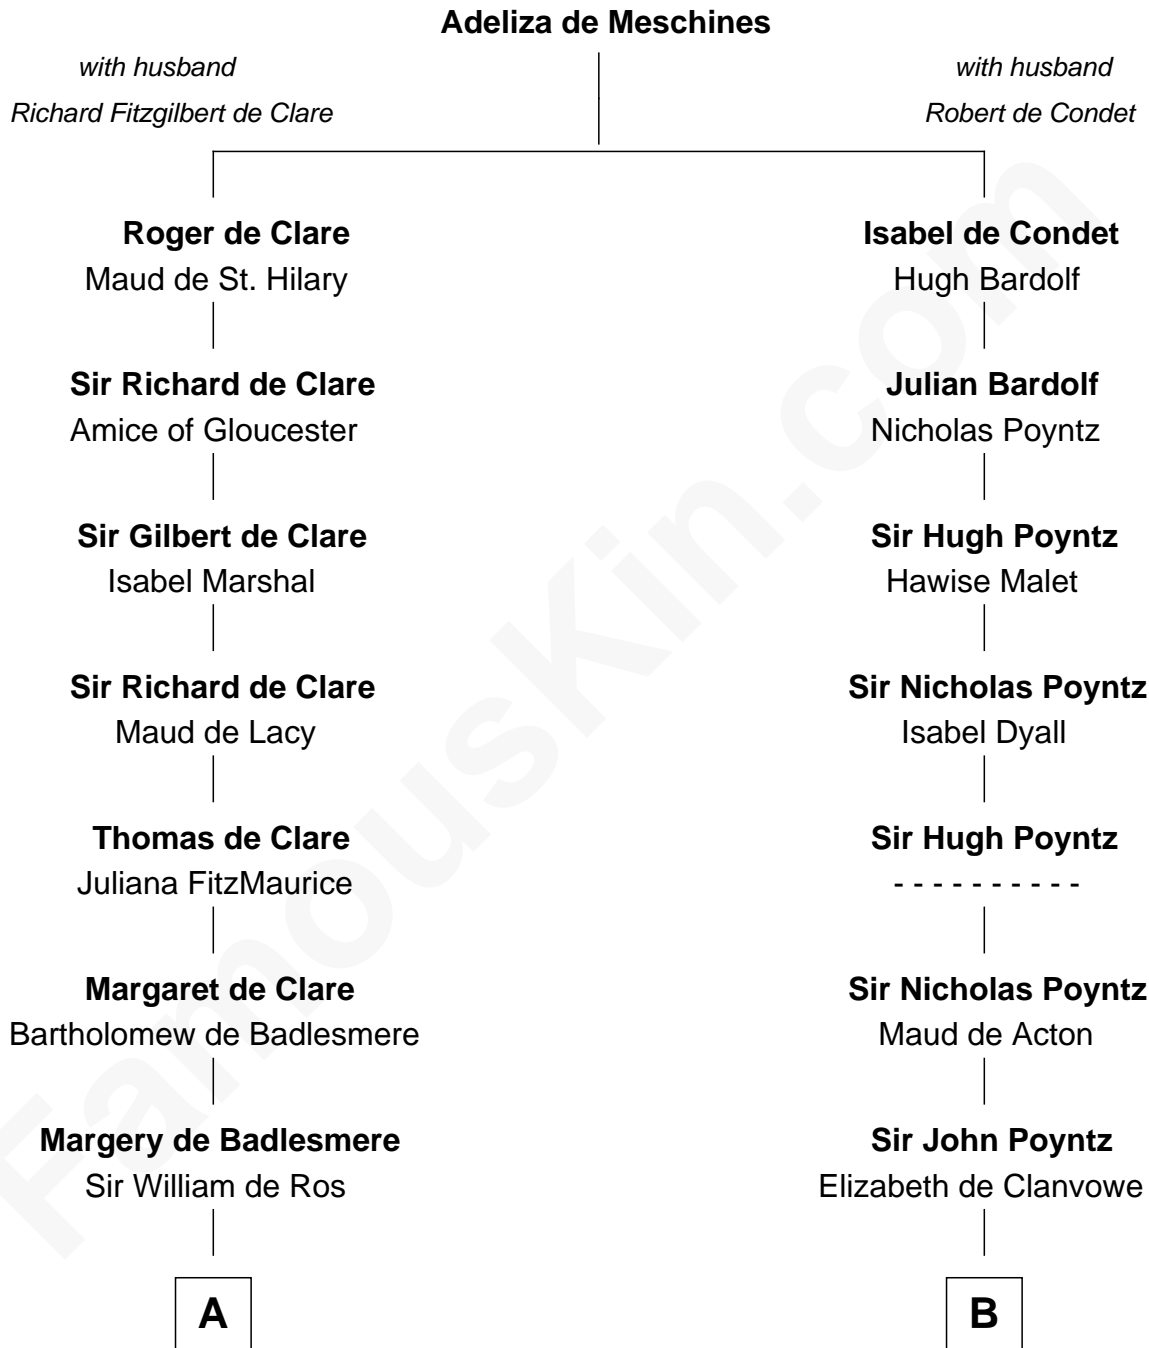

FamousKin.com Relationship Chart of

George Clinton

4th U.S. Vice President

19th cousin of

William Greene

2nd Governor of Rhode Island

C

James Clinton
Elizabeth Smith

Charles Clinton
Elizabeth Denniston

George Clinton
4th U.S. Vice President

D

Samuel Greene
Mary Gorton

William Greene
Catharine Greene

William Greene
2nd Governor of Rhode Island

FamousKin.com