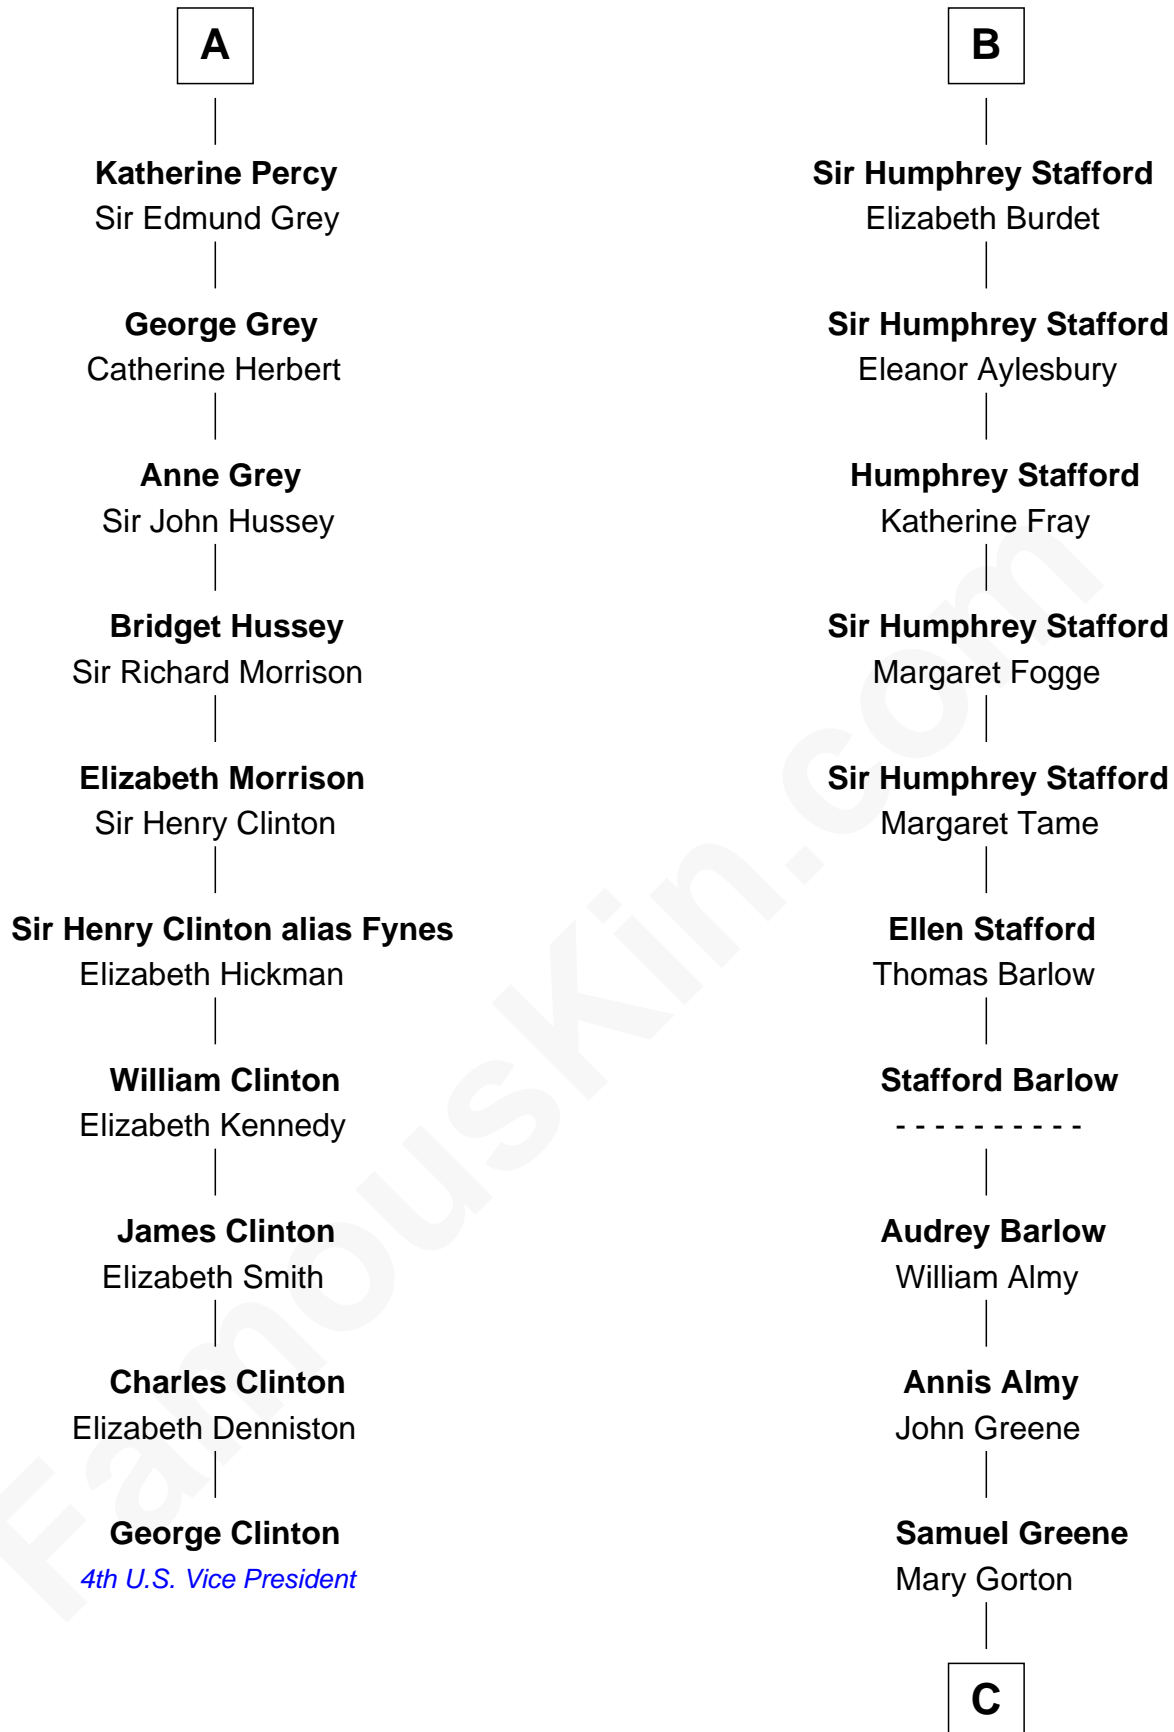

FamousKin.com Relationship Chart of

George Clinton

4th U.S. Vice President

16th cousin 2 times removed of

William Greene

2nd Governor of Rhode Island

C

William Greene
Catharine Greene

William Greene
2nd Governor of Rhode Island

FamousKin.com