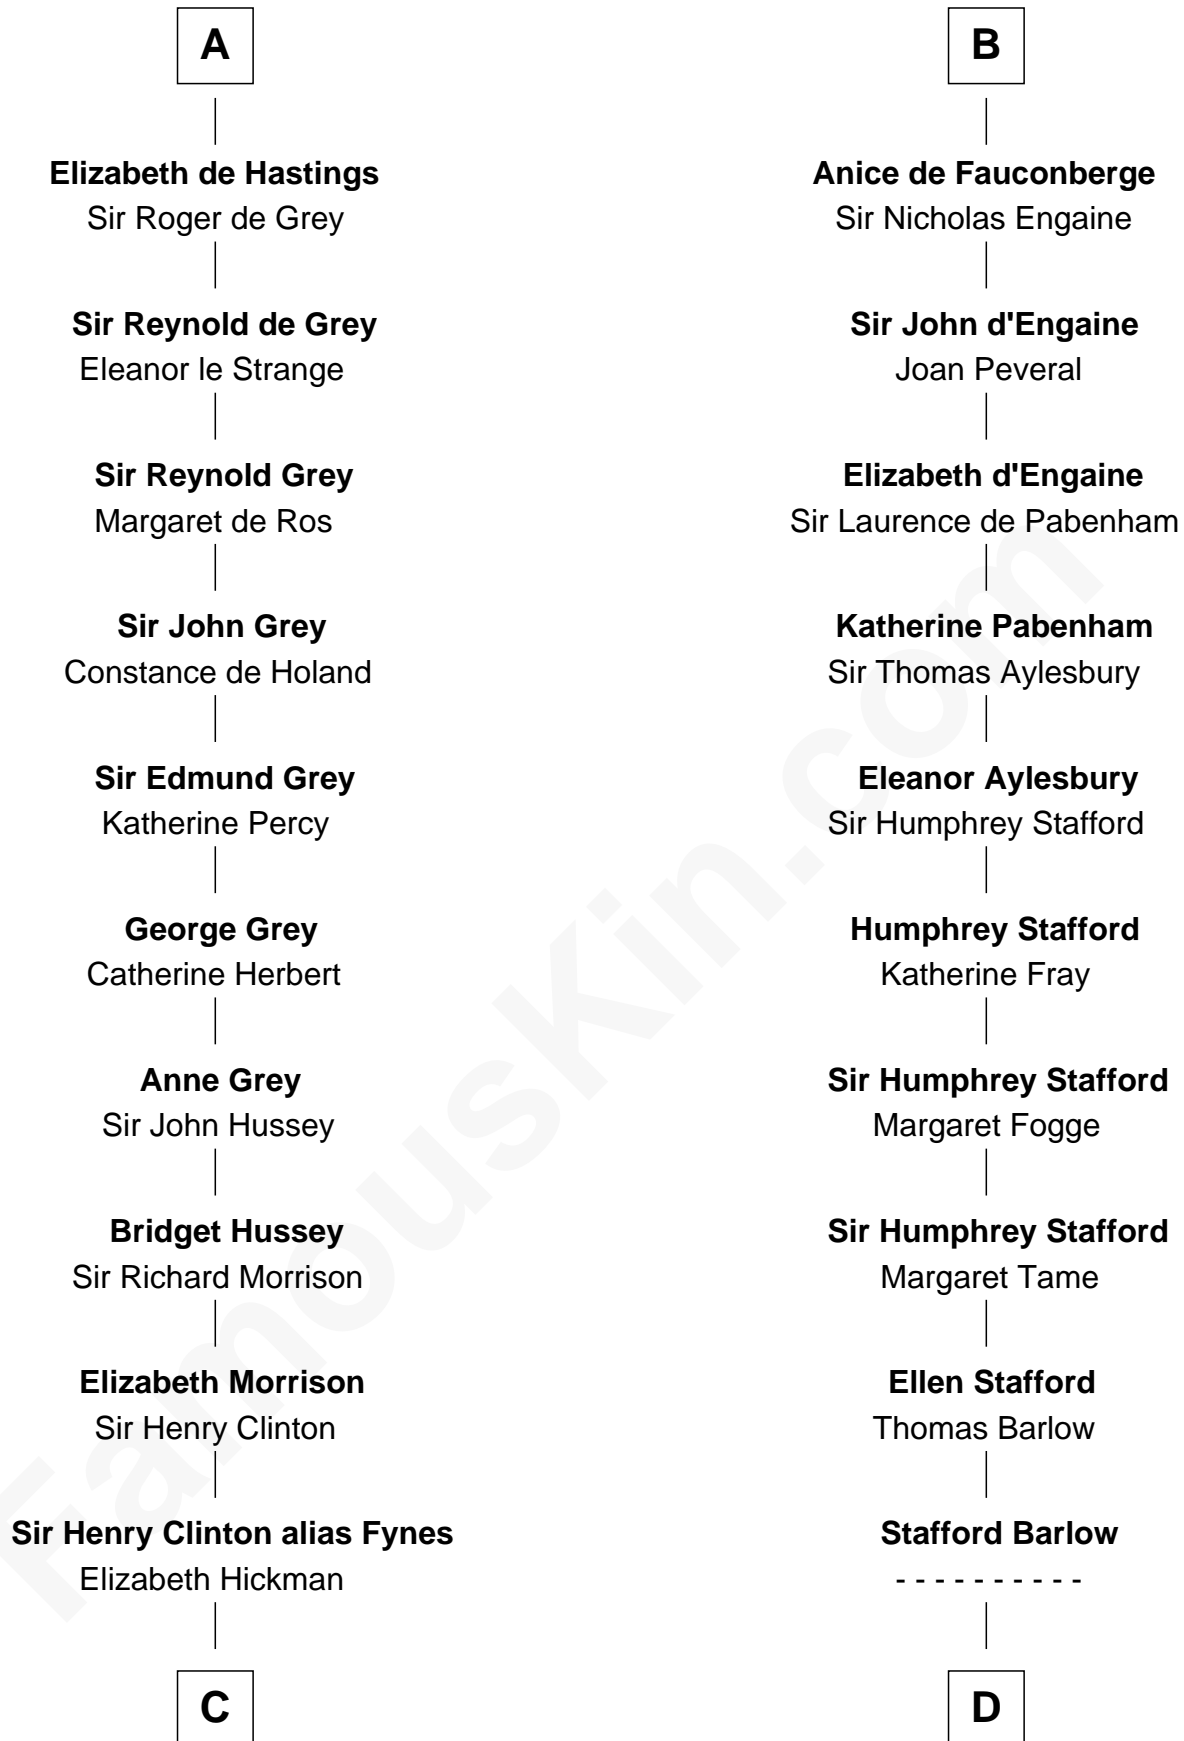

FamousKin.com Relationship Chart of

George Clinton

4th U.S. Vice President

20th cousin 1 time removed of

William Greene

2nd Governor of Rhode Island

Gherbod the Fleming

C

William Clinton
Elizabeth Kennedy

James Clinton
Elizabeth Smith

Charles Clinton
Elizabeth Denniston

George Clinton
4th U.S. Vice President

D

Audrey Barlow
William Almy

Annis Almy
John Greene

Samuel Greene
Mary Gorton