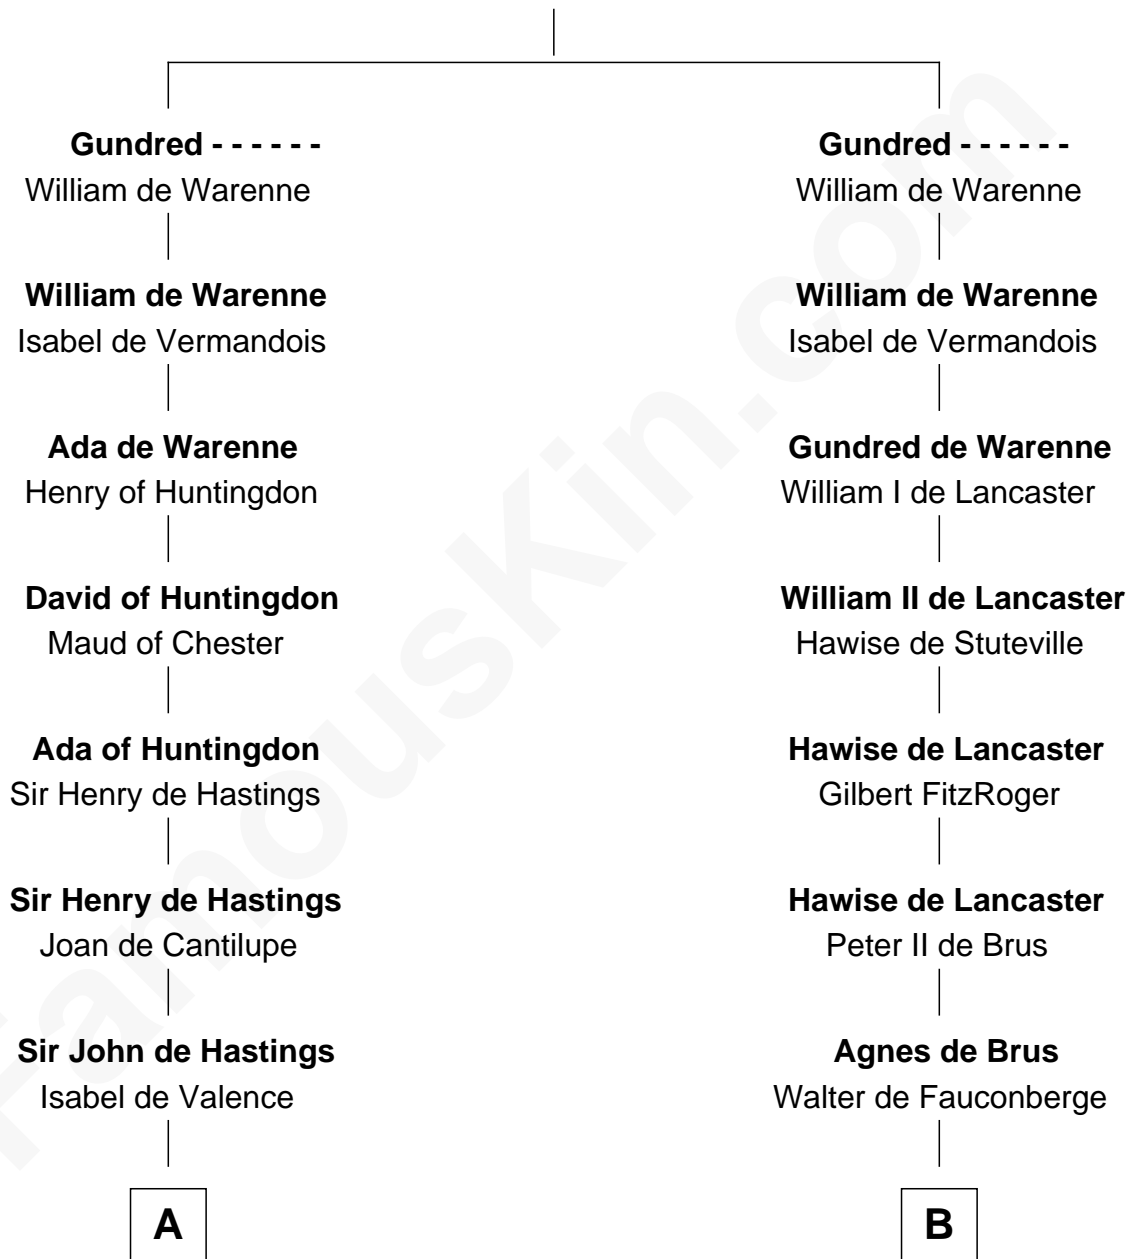

FamousKin.com Relationship Chart of

George Clinton

4th U.S. Vice President

20th cousin 1 time removed of

William Greene

2nd Governor of Rhode Island

Gherbod the Fleming

C

William Clinton
Elizabeth Kennedy

James Clinton
Elizabeth Smith

Charles Clinton
Elizabeth Denniston

George Clinton
4th U.S. Vice President

D

Audrey Barlow
William Almy

Annis Almy
John Greene

Samuel Greene
Mary Gorton