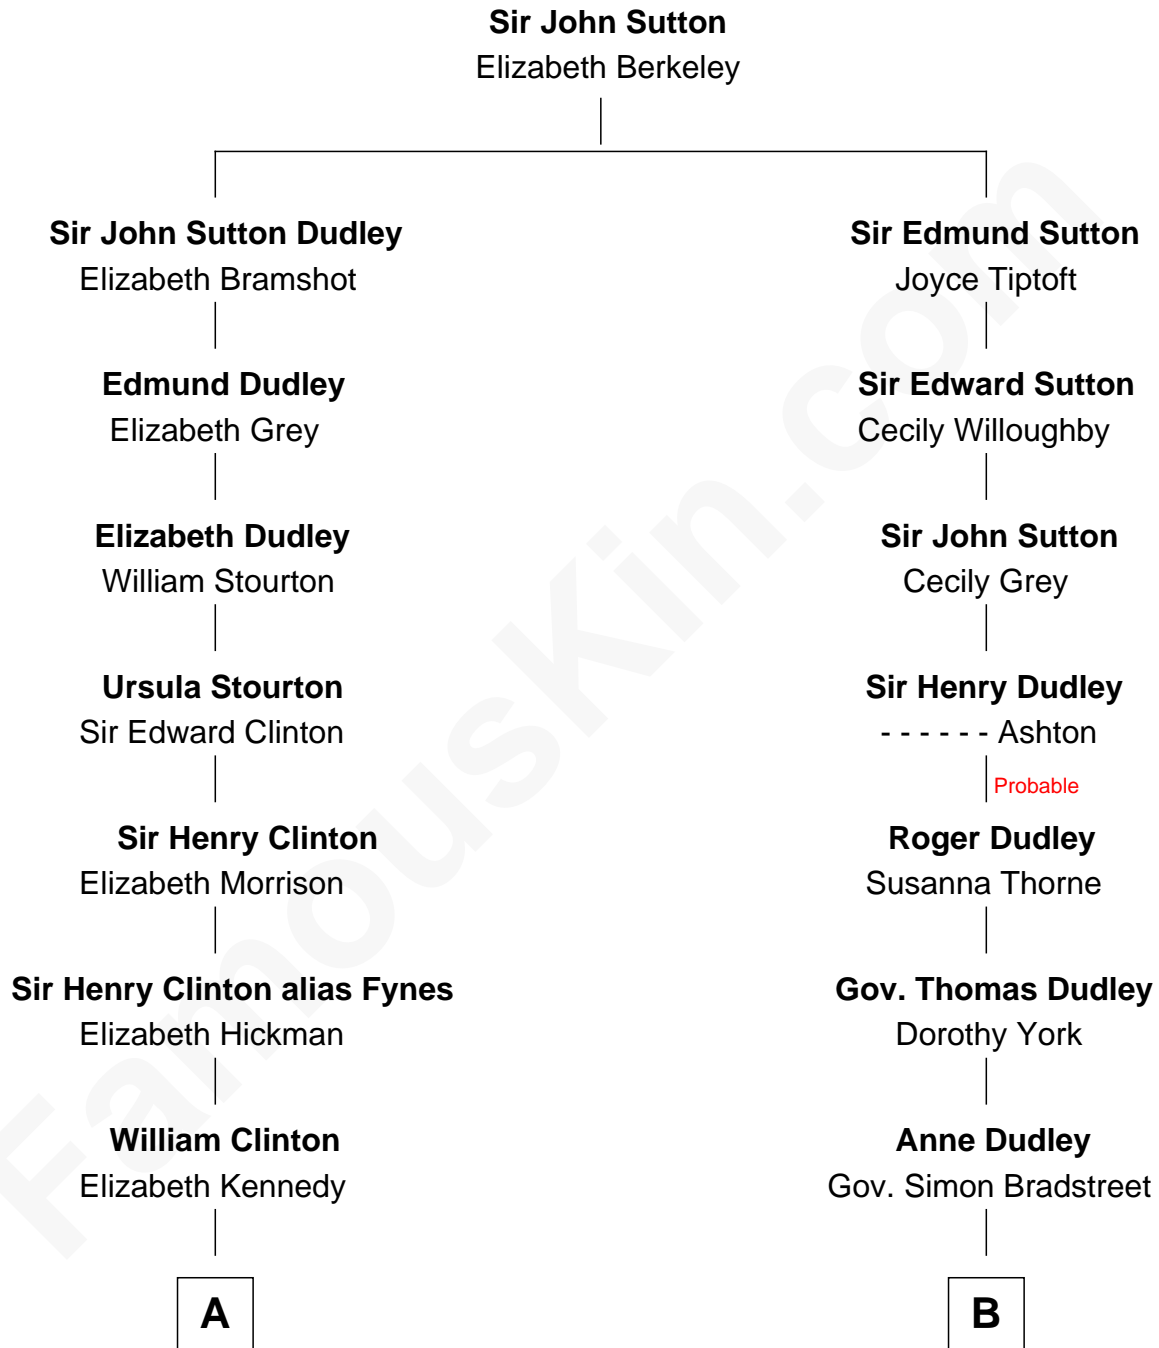

FamousKin.com Relationship Chart of

George Clinton

4th U.S. Vice President

9th cousin 9 times removed of

Kate Upton

Sports Illustrated Swimsuit Cover Model

C

Jefferson Matthew Upton
Shelley Fawn Davis

Kate Upton
Model and Actress

FamousKin.com