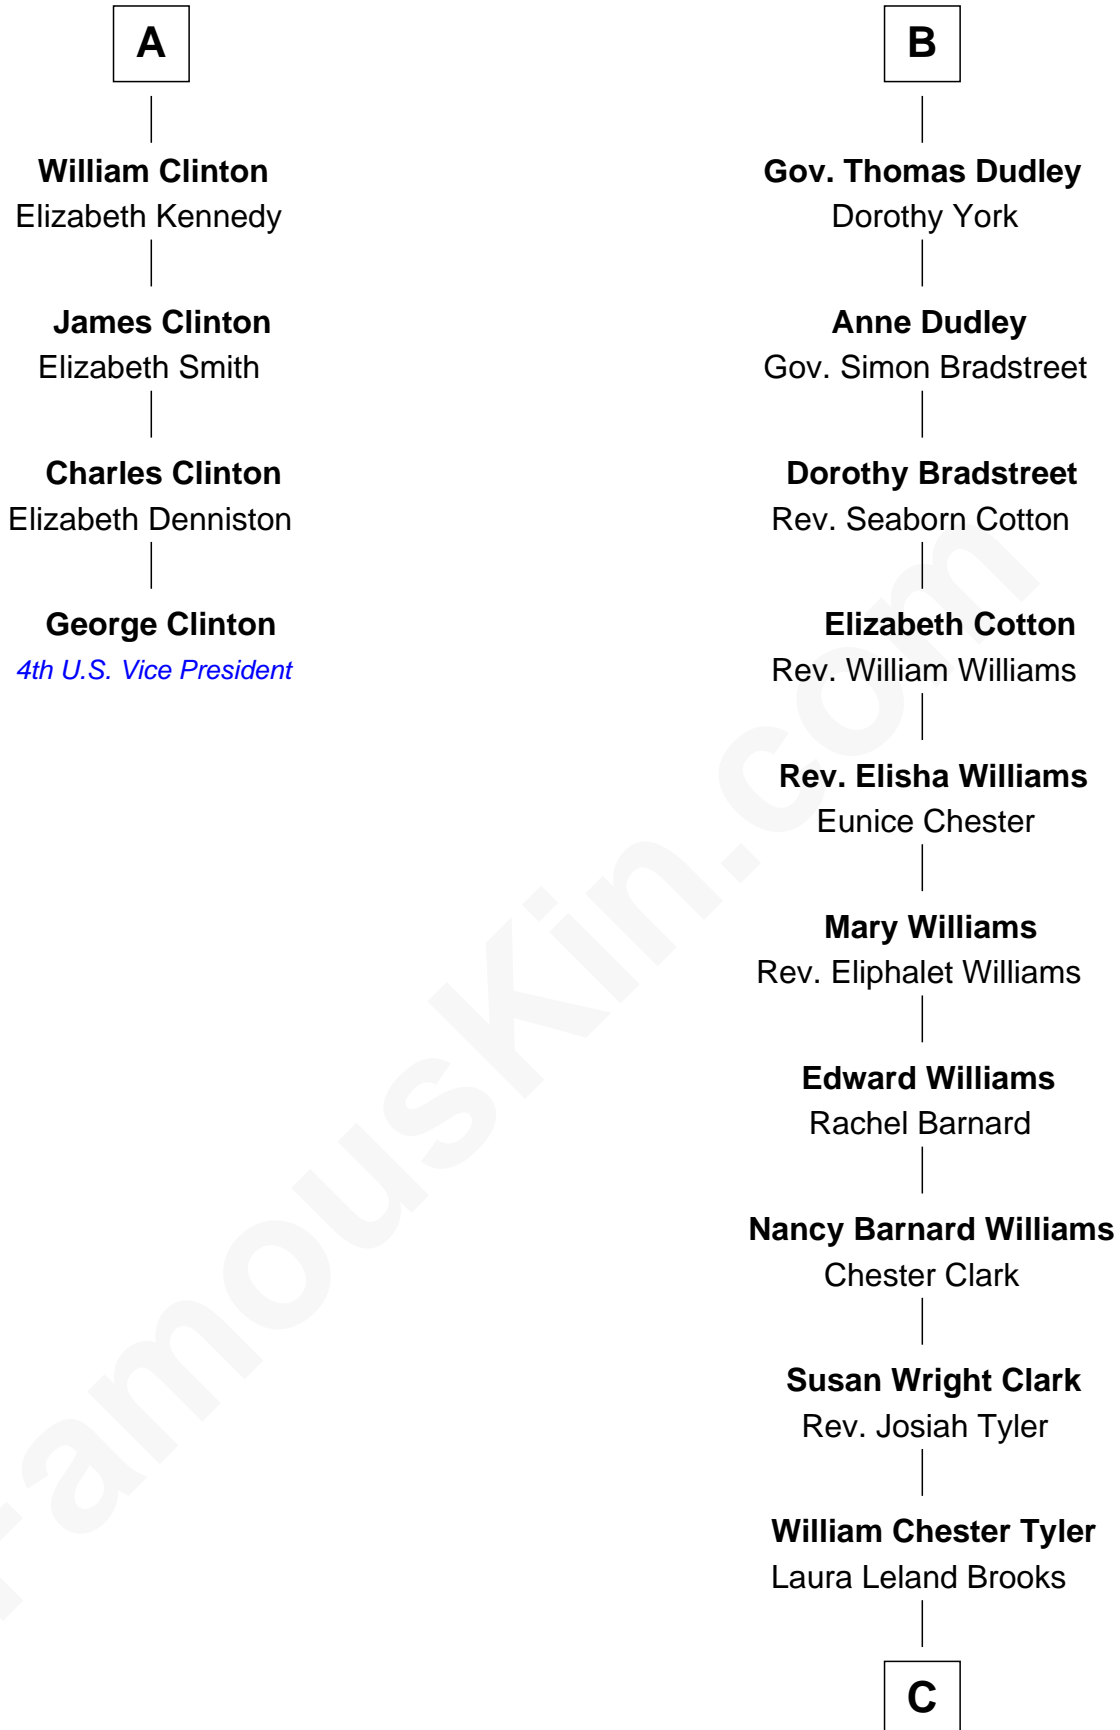

# FamousKin.com Relationship Chart of

**George Clinton**

*4th U.S. Vice President*

10th cousin 10 times removed of

**Kate Upton**

*Sports Illustrated Swimsuit Cover Model*

**Sir Reynold Grey**

Margaret de Ros

**Sir John Grey**  
Constance de Holand

**Sir Edmund Grey**  
Katherine Percy

**George Grey**  
Catherine Herbert

**Anne Grey**  
Sir John Hussey

**Bridget Hussey**  
Sir Richard Morrison

**Elizabeth Morrison**  
Sir Henry Clinton

**Sir Henry Clinton alias Fynes**  
Elizabeth Hickman

**A**

**Margaret Grey**  
Sir William Bonville

**William Bonville**  
Elizabeth Harington

**William Bonville**  
Katherine Neville

**Cecily Bonville**  
Thomas Grey

**Cecily Grey**  
Sir John Sutton

**Sir Henry Dudley**  
----- Ashton

*Probable*

**Roger Dudley**  
Susanna Thorne

**B**

**C**

—  
**Margaret Hastings Tyler**

Charles Henry Vial