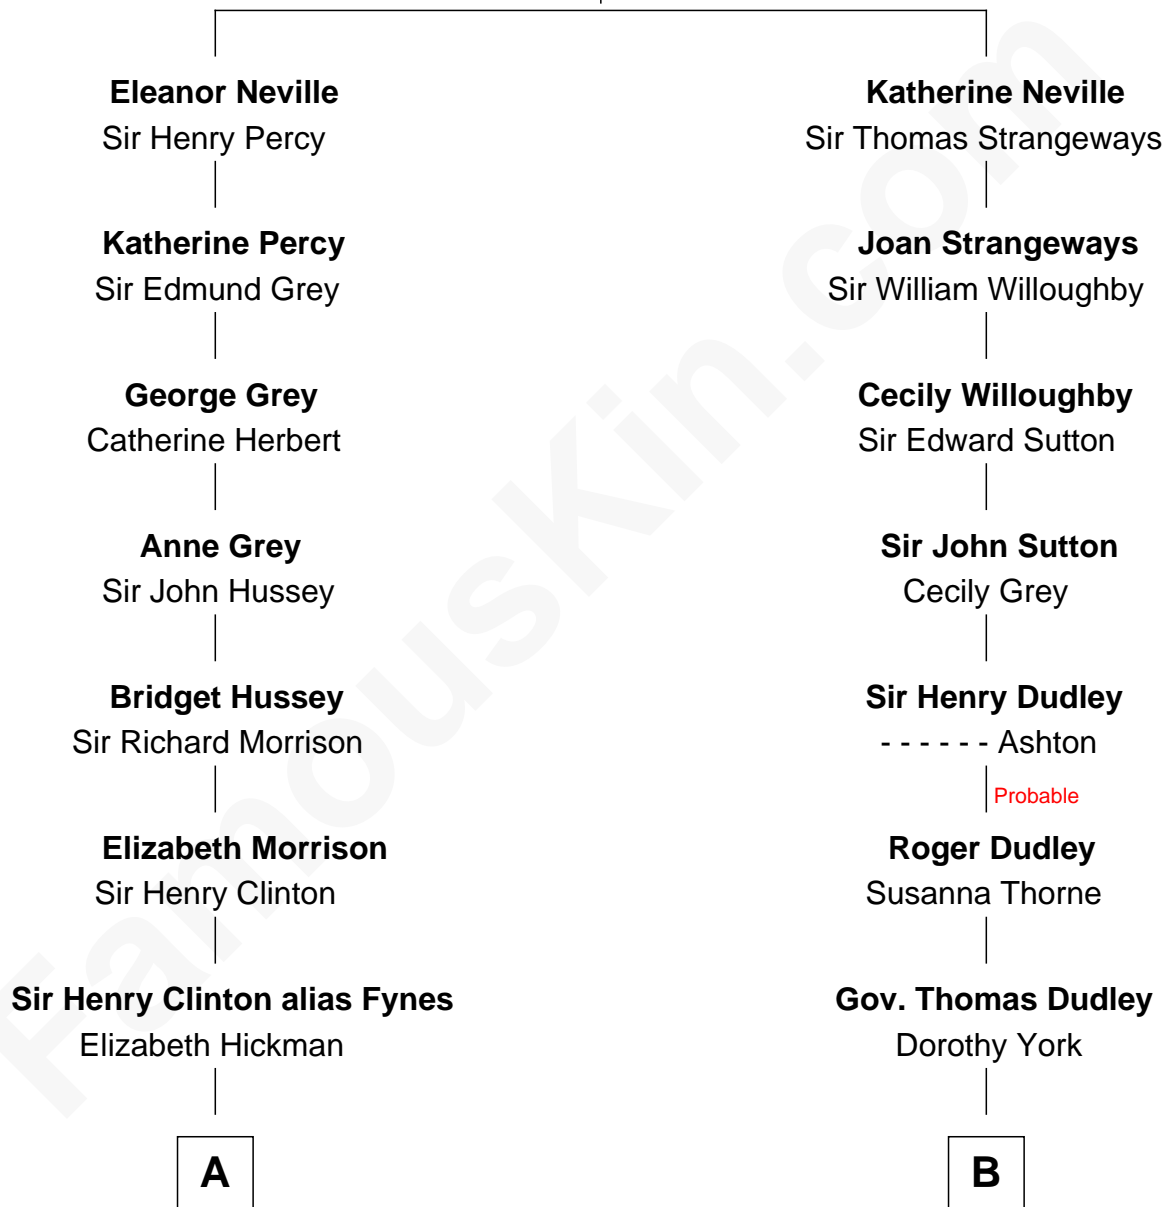

FamousKin.com Relationship Chart of

George Clinton

4th U.S. Vice President

10th cousin 9 times removed of

Kate Upton

Sports Illustrated Swimsuit Cover Model

Sir Ralph Neville

Joan Beaufort

C

Elizabeth Brooks Vial
Stephen Edward Upton

Jefferson Matthew Upton
Shelley Fawn Davis

Kate Upton
Model and Actress

FamousKin.com