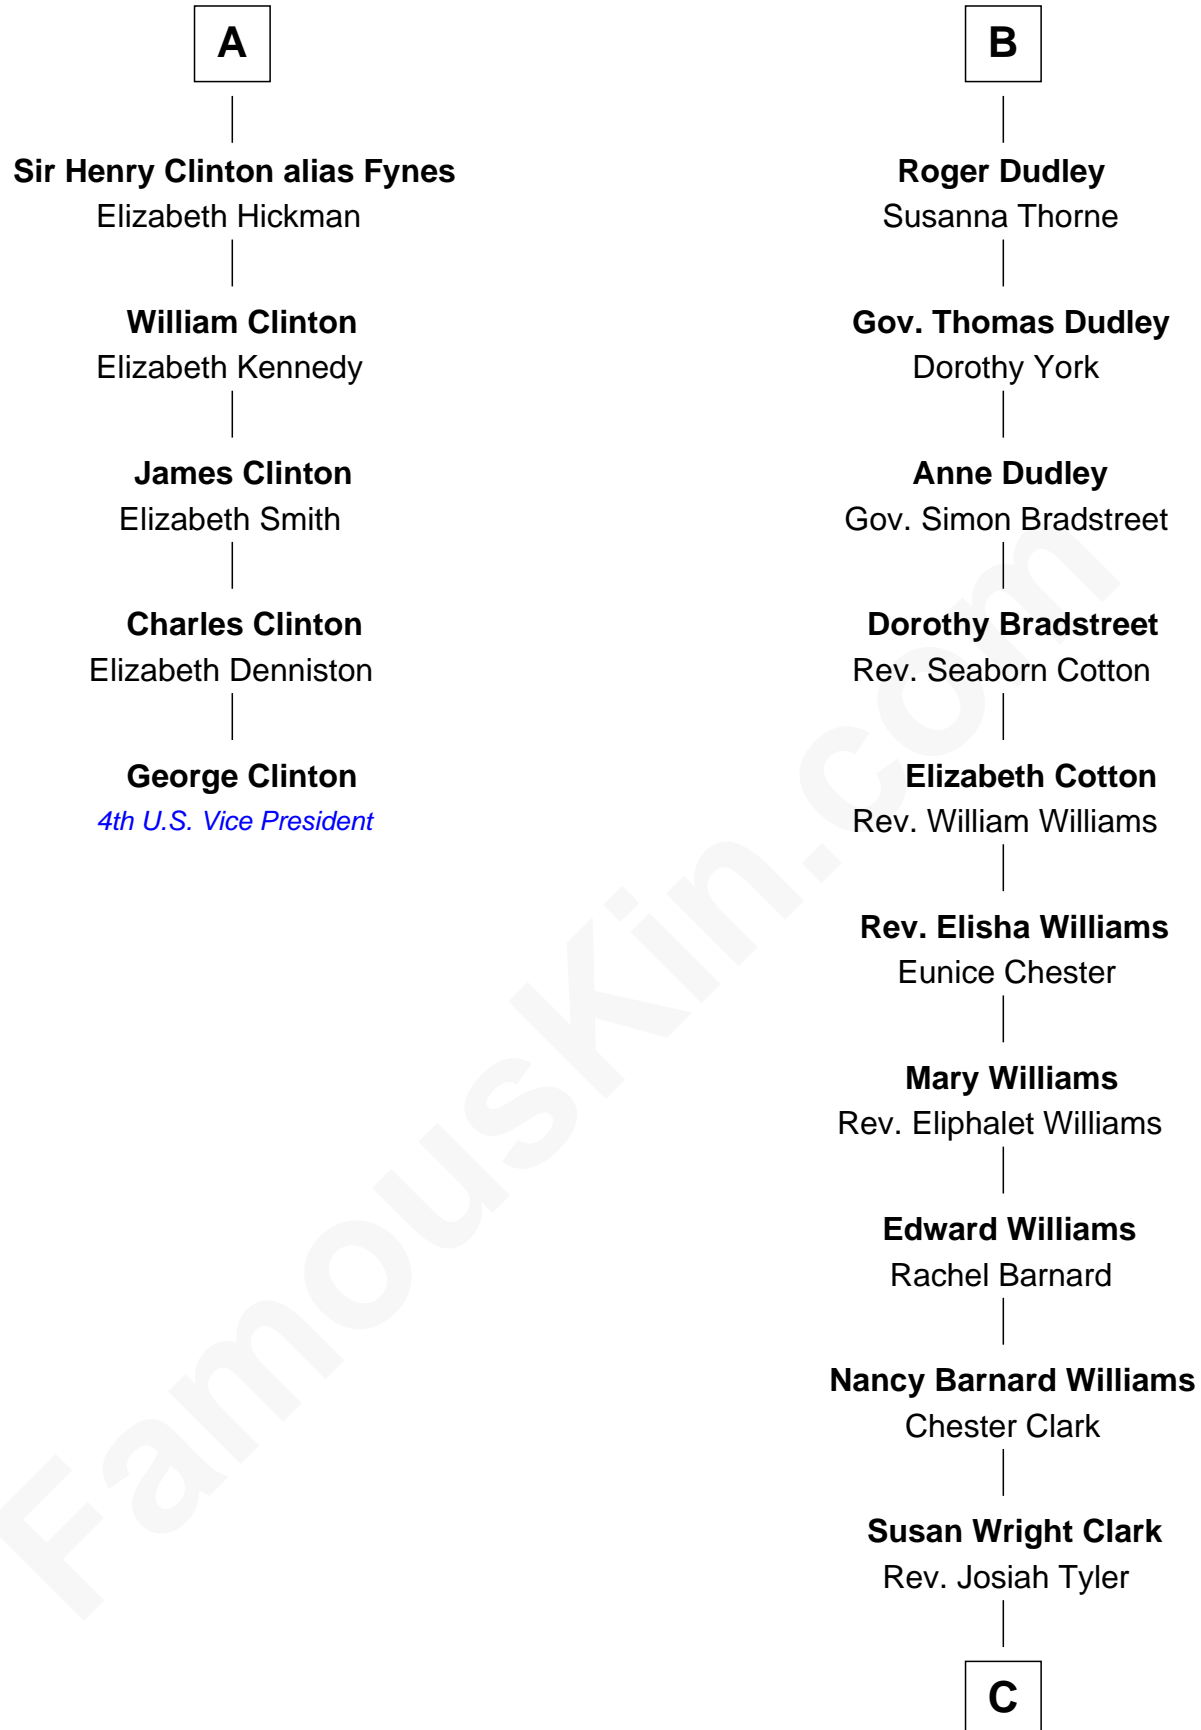

FamousKin.com Relationship Chart of

George Clinton

4th U.S. Vice President

11th cousin 10 times removed of

Kate Upton

Sports Illustrated Swimsuit Cover Model

Thomas Holand
Joan Plantagenet

John de Holand
Elizabeth of Lancaster

Bridget Hussey

Sir Richard Morrison

Elizabeth Morrison

Sir Henry Clinton

A

Sir Thomas de Holand

Alice Fitzalan

Eleanor Holand

Edward Cherleton

Joyce Cherleton

Sir John Tiptoft

Joyce Tiptoft

Sir Edmund Sutton

Sir Edward Sutton

Cecily Willoughby

Sir John Sutton

Cecily Grey

Sir Henry Dudley

----- Ashton

Probable

B

C

William Chester Tyler

Laura Leland Brooks