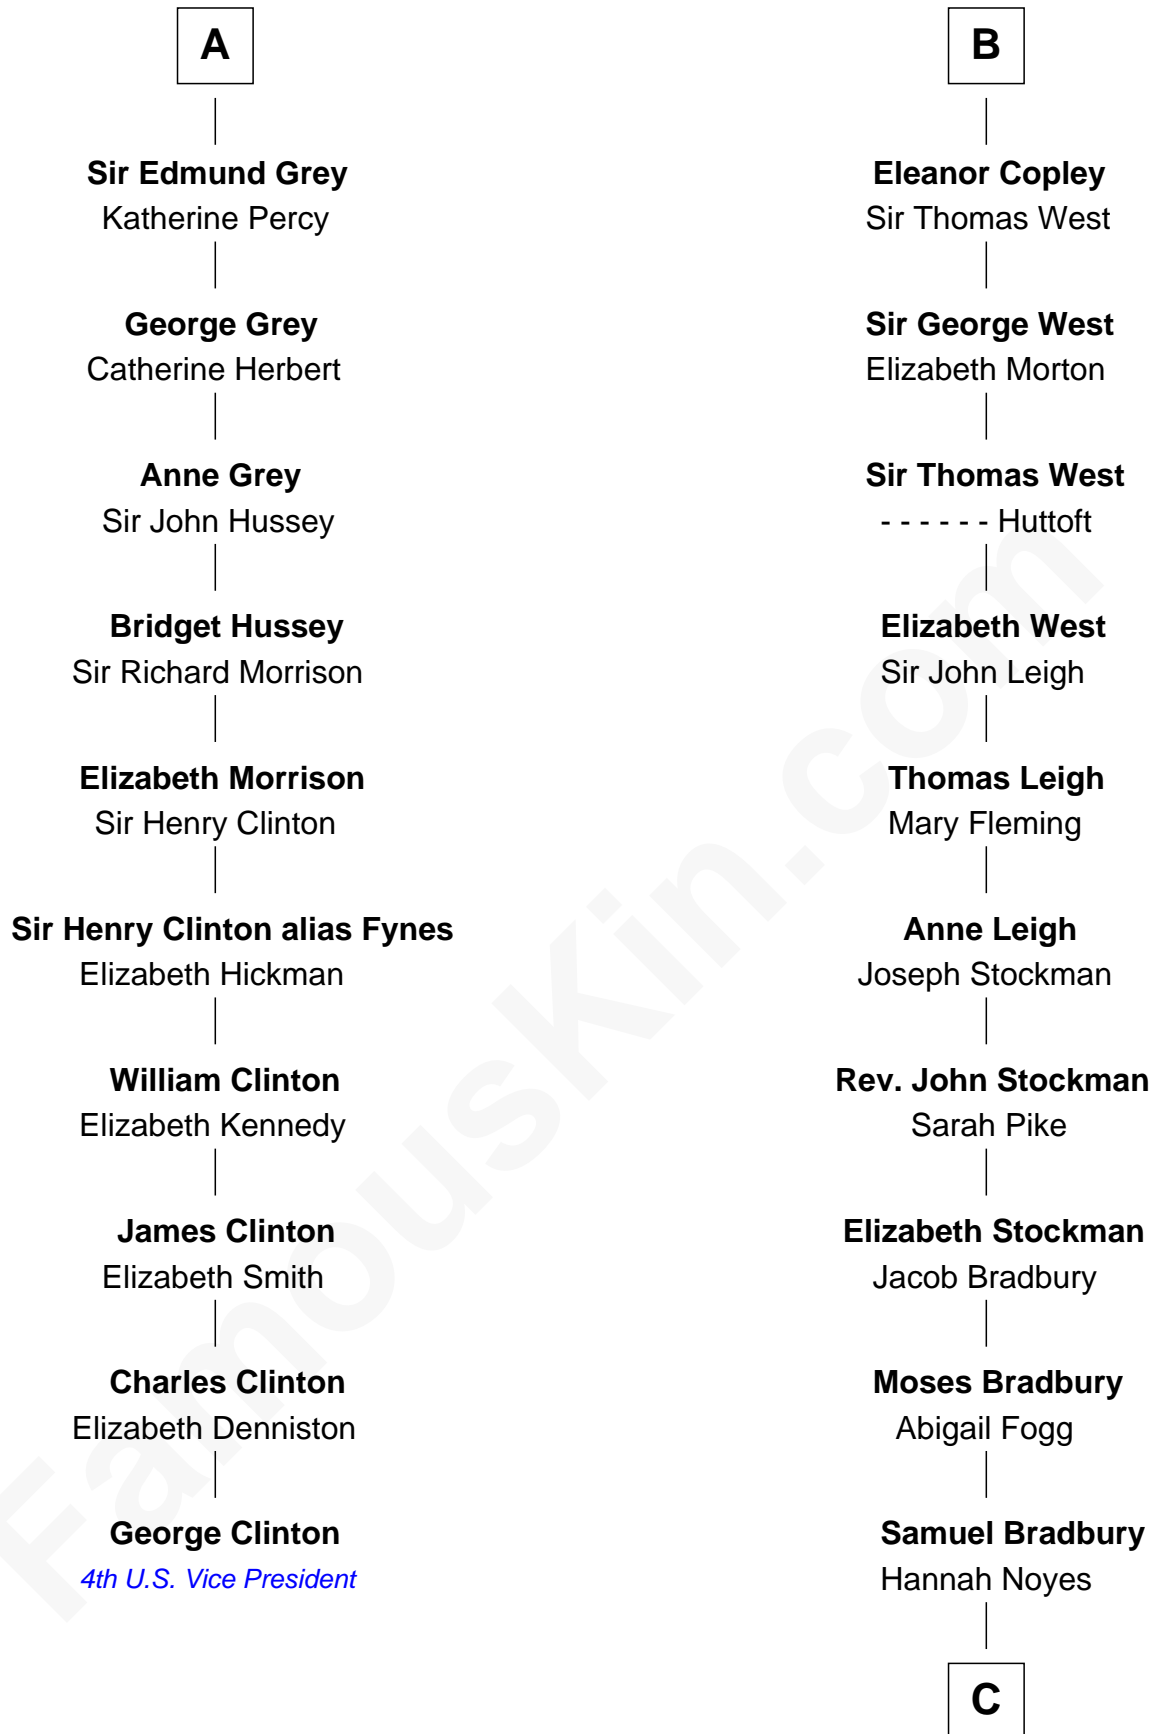

FamousKin.com Relationship Chart of

George Clinton

4th U.S. Vice President

16th cousin 5 times removed of

Ray Bradbury

Author of The Martian Chronicles

C

Samuel Bradbury

Frances Mary Rohead

Samuel Irving Bradbury

Mary Adell Spaulding

Samuel Hinkston Bradbury

Minnie Alice Davis

Leonard Spaulding Bradbury

Esther Marie Moberg

Ray Bradbury