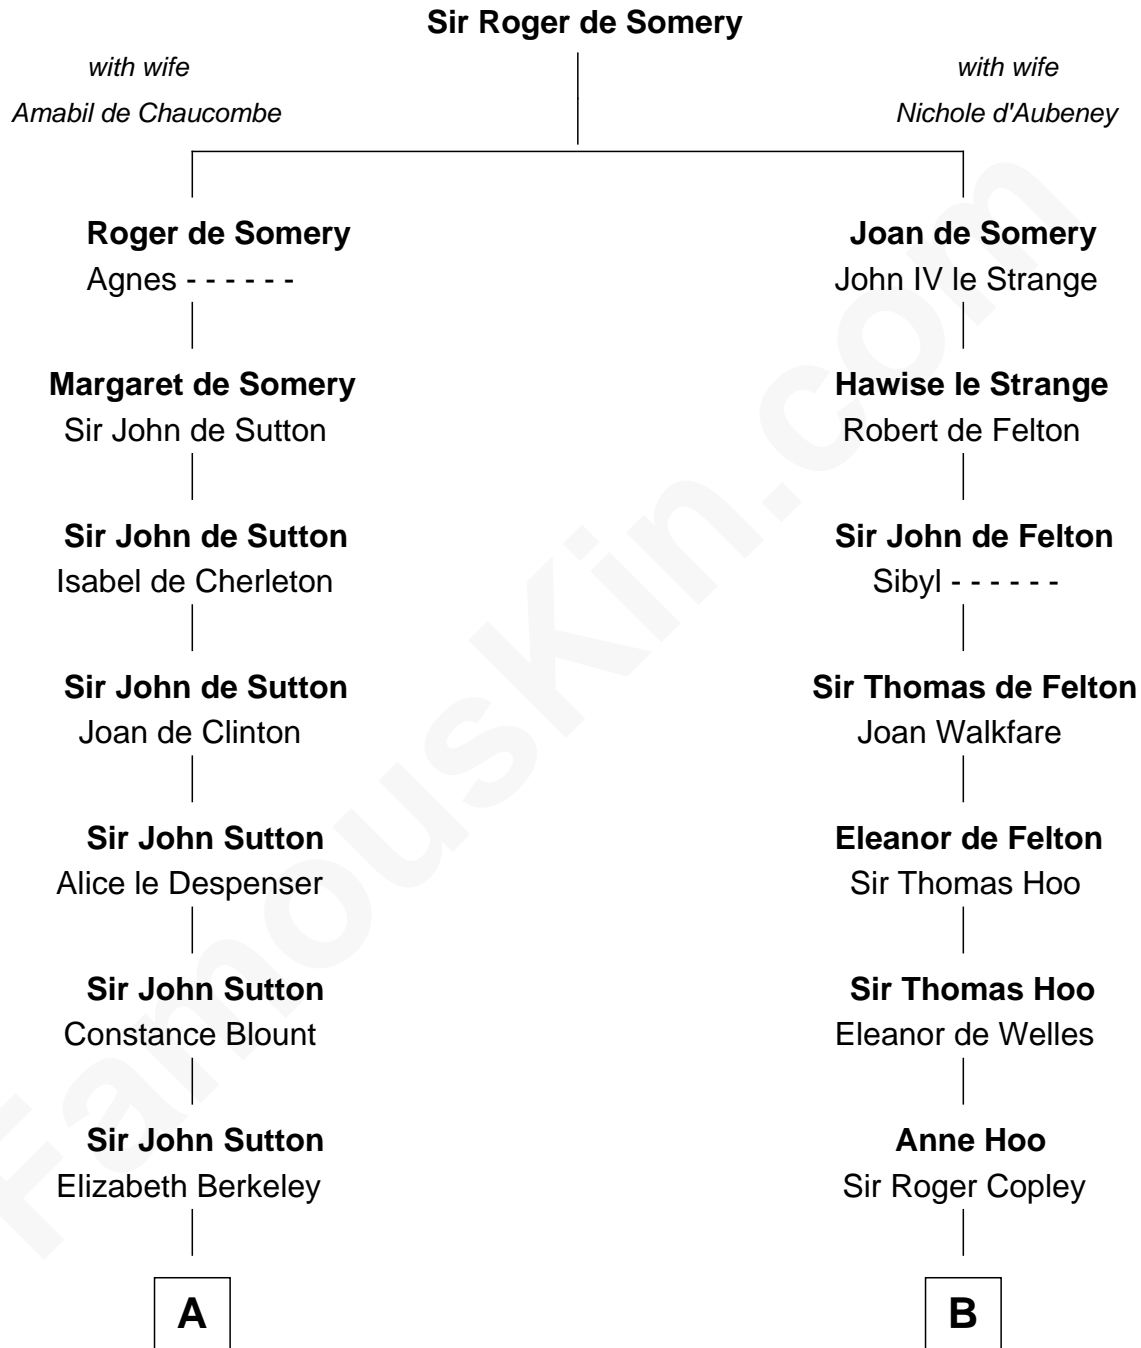

FamousKin.com Relationship Chart of

George Clinton

4th U.S. Vice President

16th cousin 5 times removed of

Ray Bradbury

Author of The Martian Chronicles

C

Samuel Bradbury

Frances Mary Rothead

Samuel Irving Bradbury

Mary Adell Spaulding

Samuel Hinkston Bradbury

Minnie Alice Davis

Leonard Spaulding Bradbury

Esther Marie Moberg

Ray Bradbury