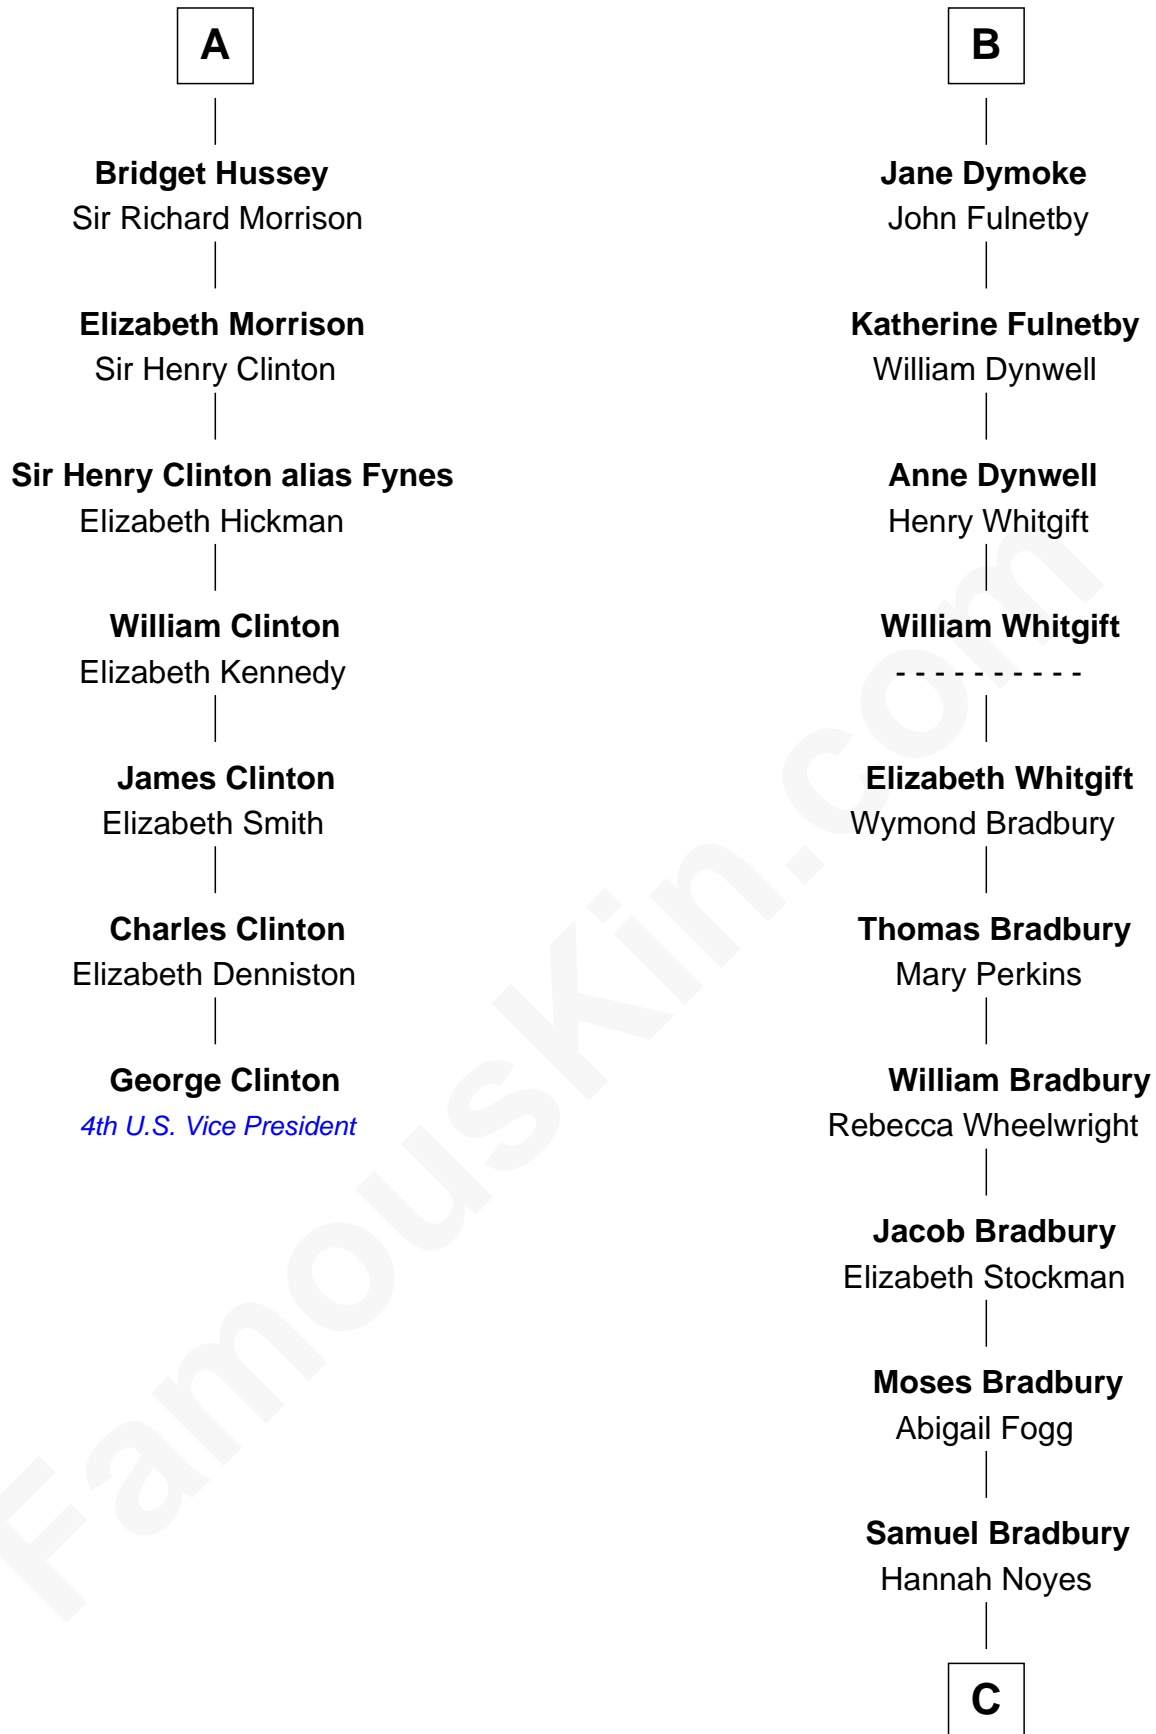

FamousKin.com Relationship Chart of

George Clinton

4th U.S. Vice President

13th cousin 8 times removed of

Ray Bradbury

Author of The Martian Chronicles

C

Samuel Bradbury

Frances Mary Rothead

Samuel Irving Bradbury

Mary Adell Spaulding

Samuel Hinkston Bradbury

Minnie Alice Davis

Leonard Spaulding Bradbury

Esther Marie Moberg

Ray Bradbury

Author of [The Martian Chronicles](#)