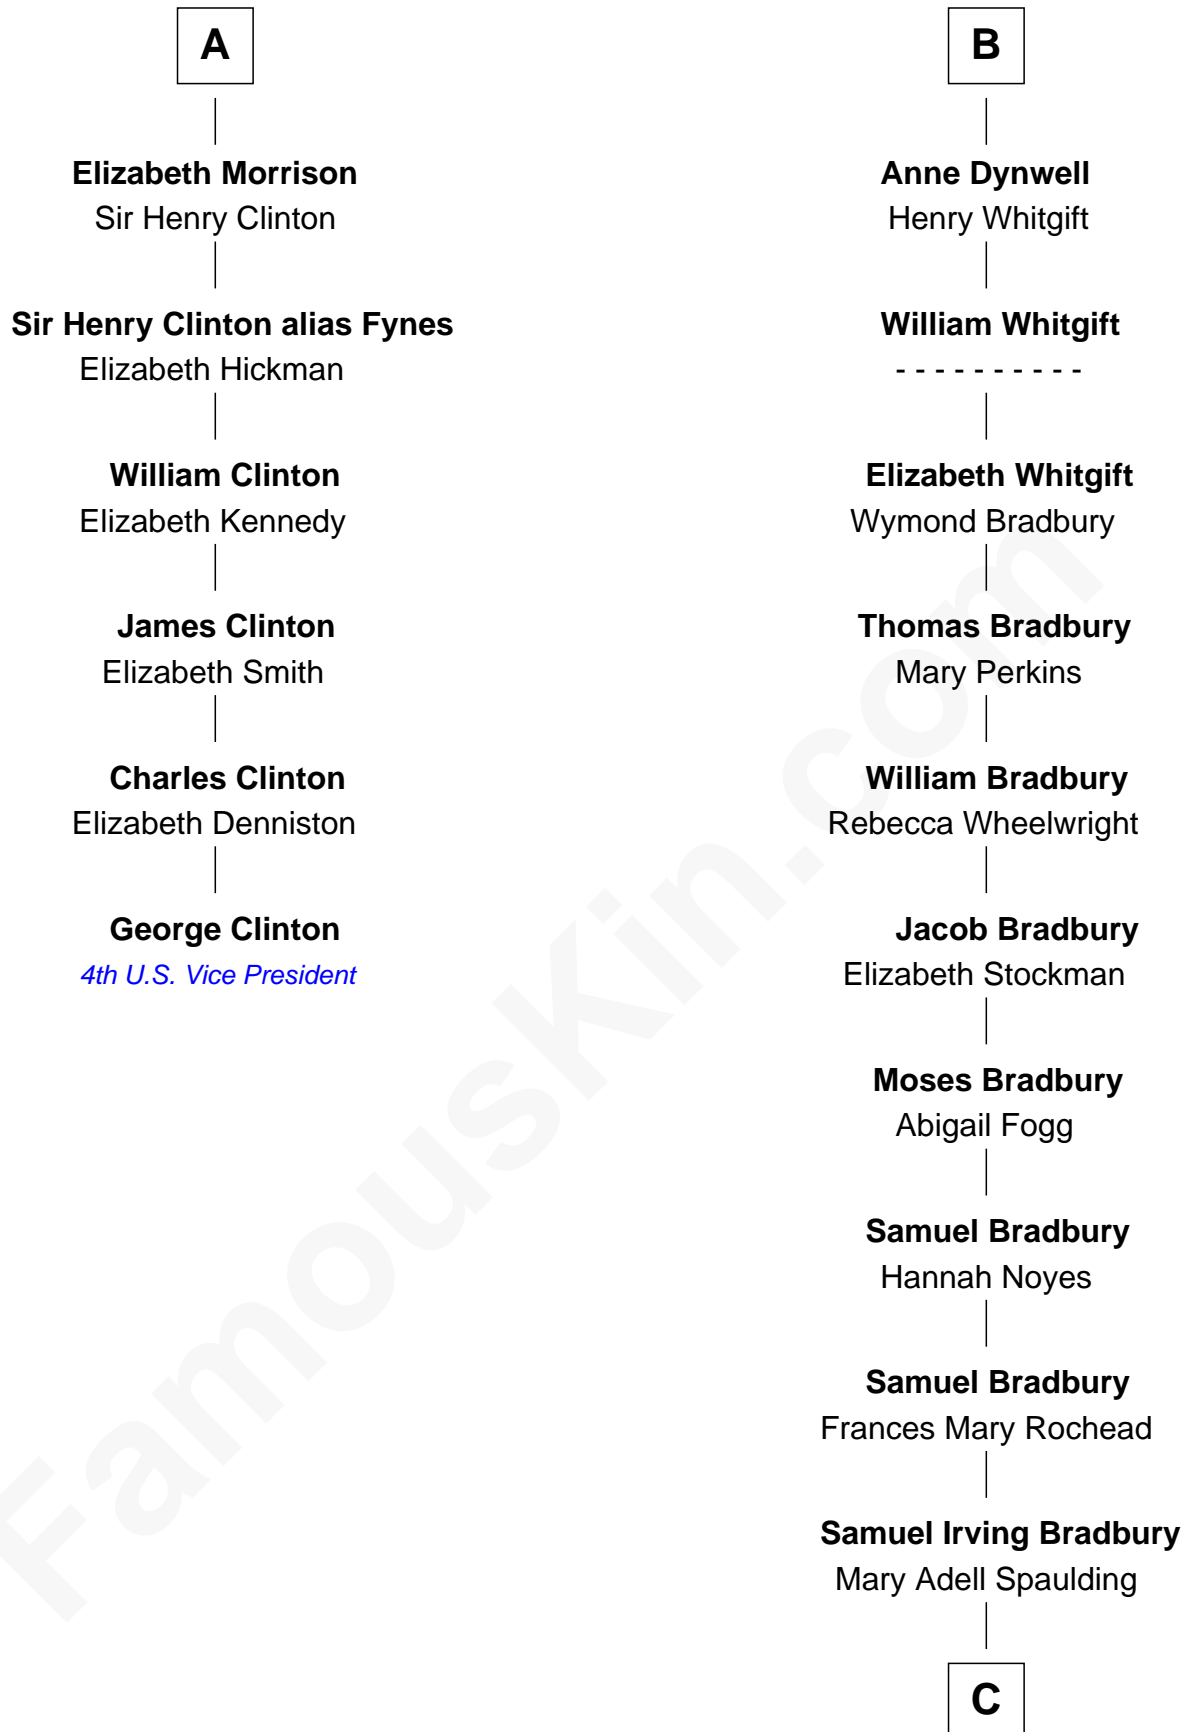

FamousKin.com Relationship Chart of

George Clinton

4th U.S. Vice President

12th cousin 7 times removed of

Ray Bradbury

Author of The Martian Chronicles

C

Samuel Hinkston Bradbury

Minnie Alice Davis

Leonard Spaulding Bradbury

Esther Marie Moberg

Ray Bradbury

Author of [The Martian Chronicles](#)

FamousKin.com