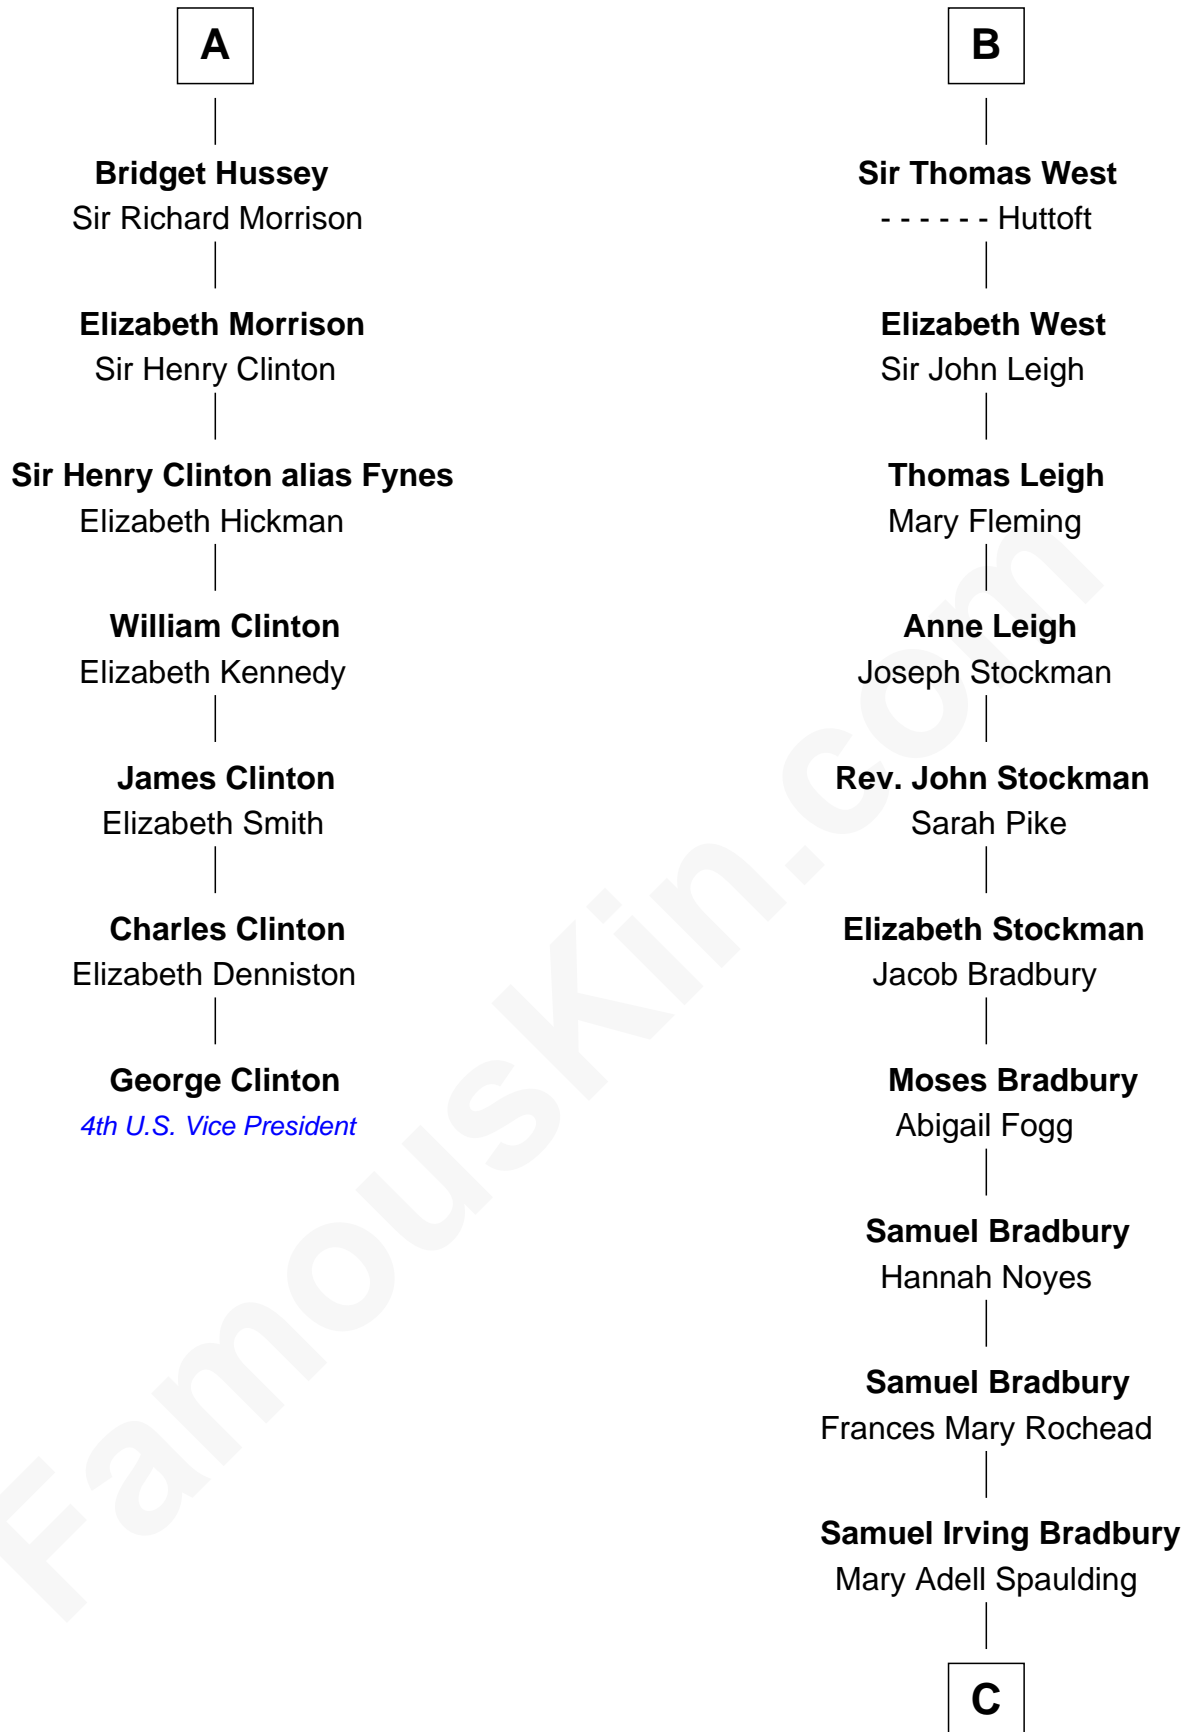

# FamousKin.com Relationship Chart of

**George Clinton**

*4th U.S. Vice President*

13th cousin 6 times removed of

**Ray Bradbury**

*Author of The Martian Chronicles*

**Henry Plantagenet**

Maud de Chaworth

**Sir Edmund Grey**

Katherine Percy

**George Grey**

Catherine Herbert

**Anne Grey**

Sir John Hussey

**A**

**Joan of Lancaster**

John de Mowbray

**Eleanor Mowbray**

Roger de la Warre

**Joan de la Warre**

Sir Thomas West

**Sir Reynold West**

Margaret Thorley

**Sir Richard West**

Katherine Hungerford

**Sir Thomas West**

Eleanor Copley

**Sir George West**

Elizabeth Morton

**B**

**C**

—  
**Samuel Hinkston Bradbury**