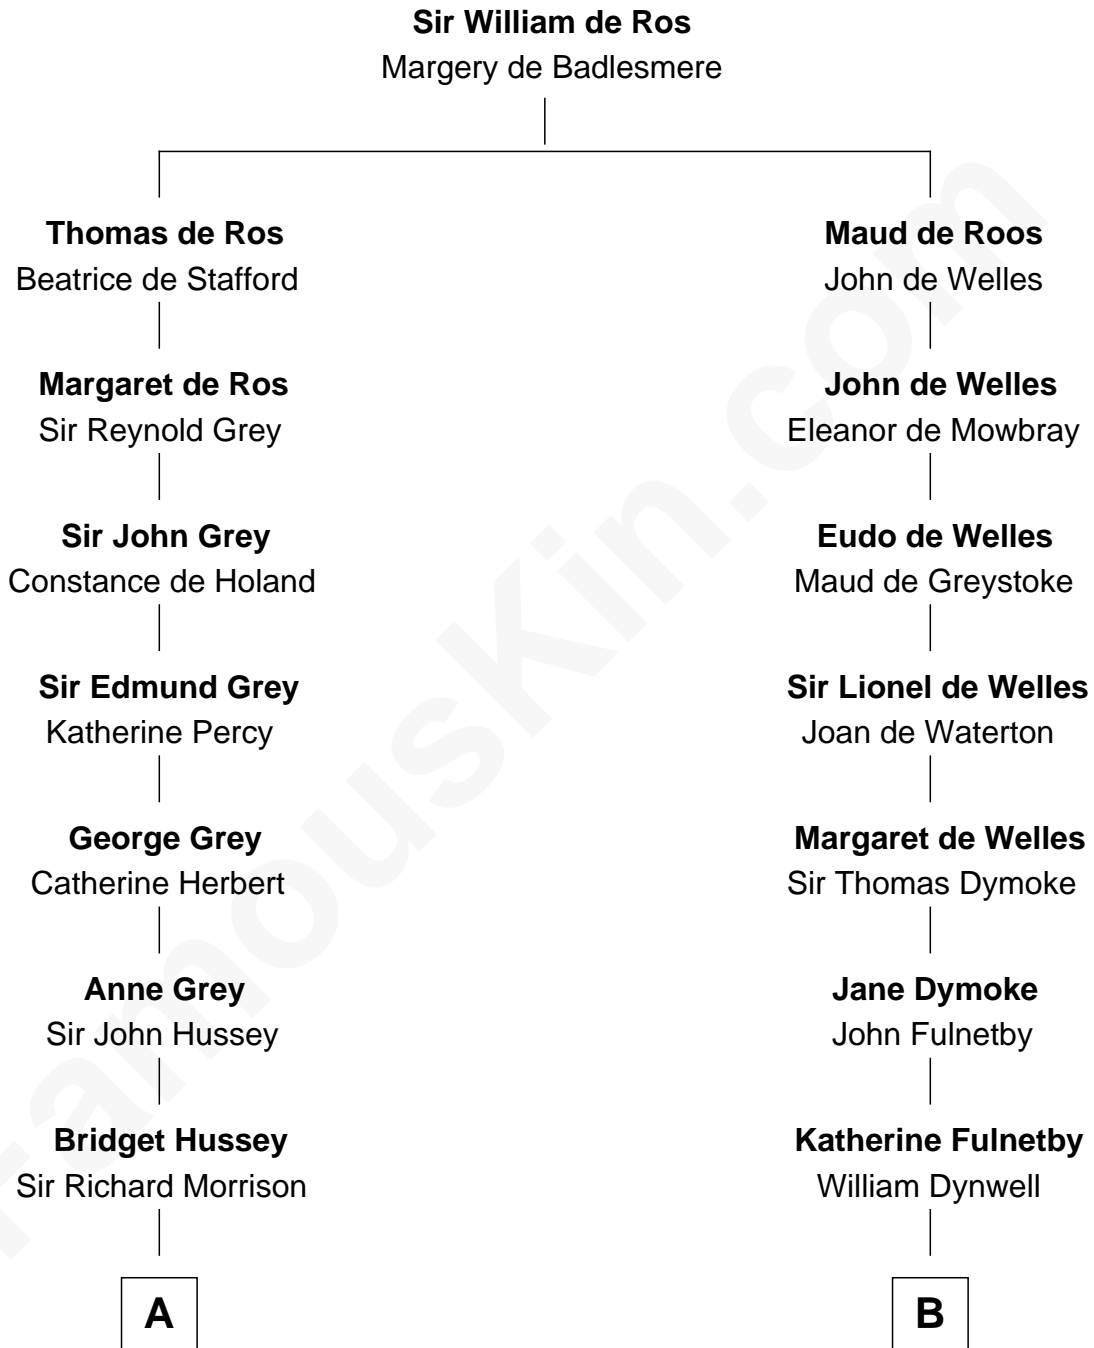

FamousKin.com Relationship Chart of

George Clinton

4th U.S. Vice President

12th cousin 7 times removed of

Ray Bradbury

Author of The Martian Chronicles

C

—
Samuel Hinkston Bradbury

Minnie Alice Davis

—
Leonard Spaulding Bradbury

Esther Marie Moberg

—
Ray Bradbury

Author of [The Martian Chronicles](#)

FamousKin.com