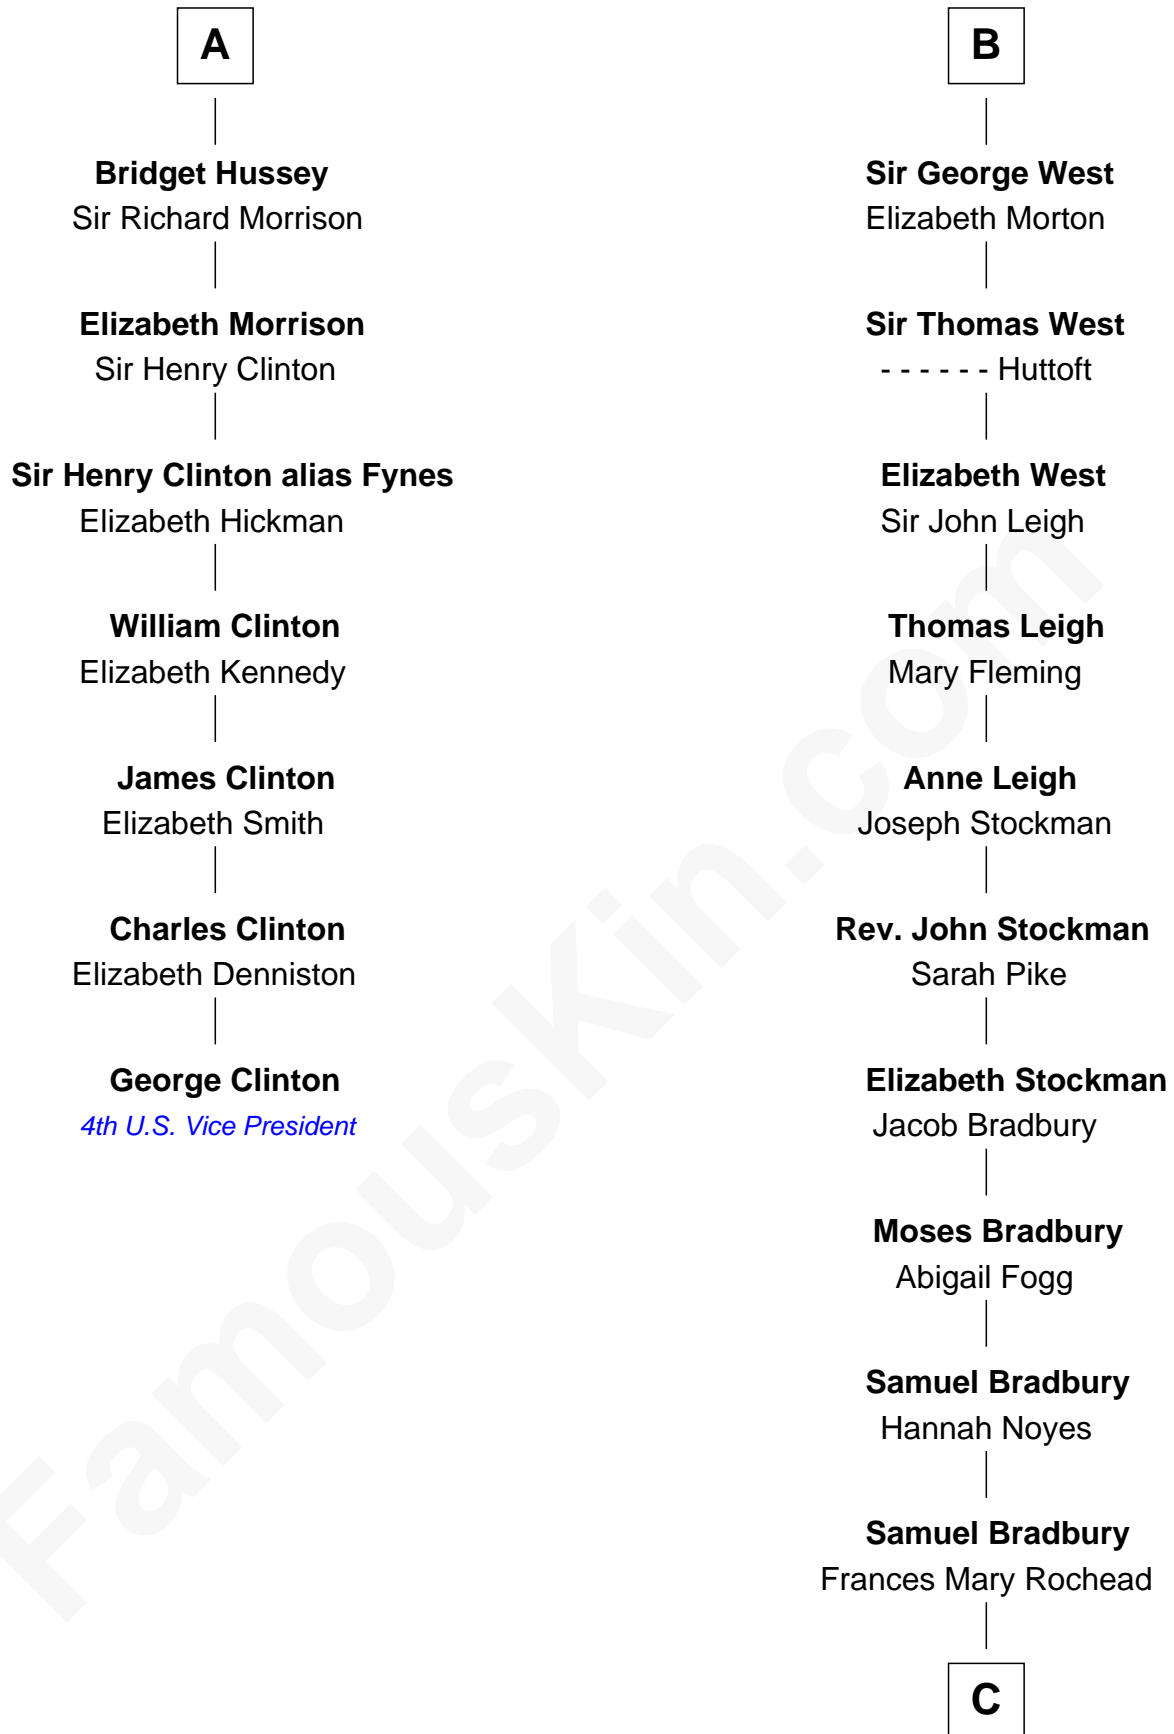

FamousKin.com Relationship Chart of

George Clinton

4th U.S. Vice President

13th cousin 7 times removed of

Ray Bradbury

Author of The Martian Chronicles

C

—
Samuel Irving Bradbury

Mary Adell Spaulding

—
Samuel Hinkston Bradbury

Minnie Alice Davis

—
Leonard Spaulding Bradbury

Esther Marie Moberg

—
Ray Bradbury

Author of [The Martian Chronicles](#)

FamousKin.com