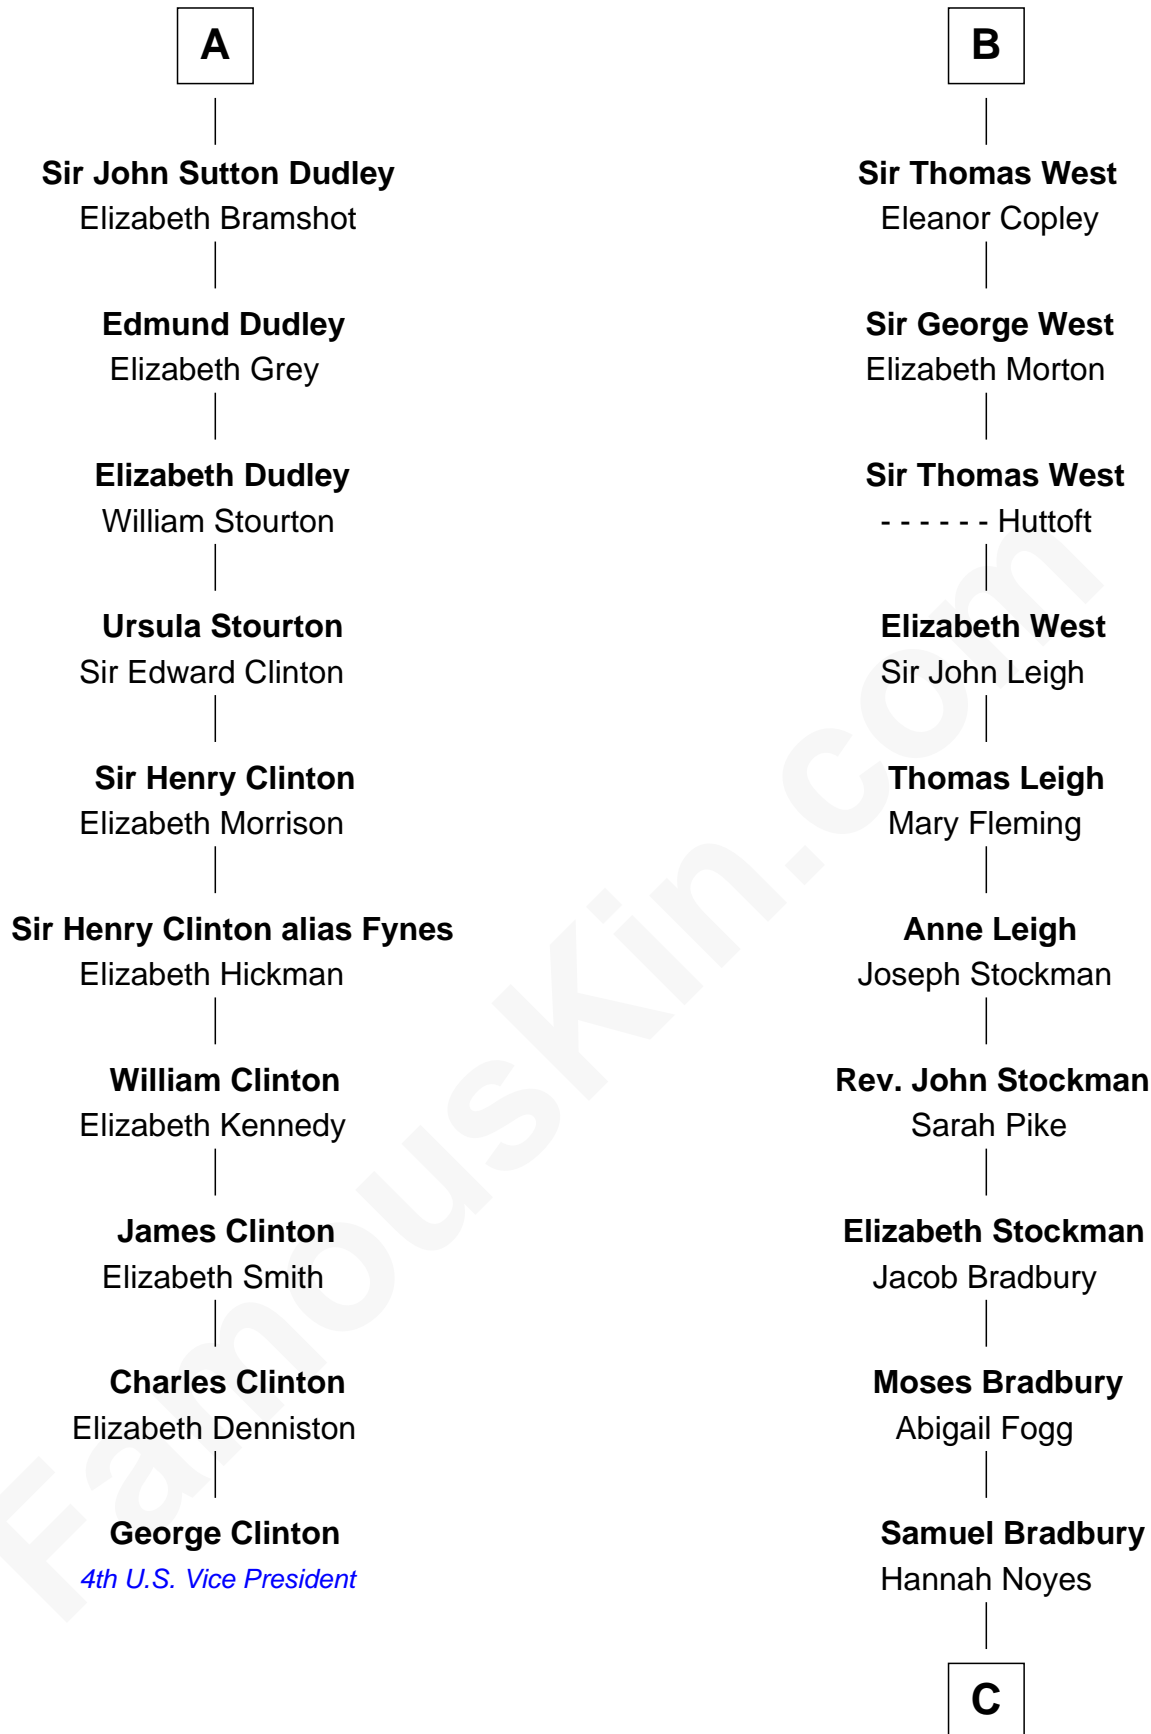

# FamousKin.com Relationship Chart of

**George Clinton**

*4th U.S. Vice President*

16th cousin 5 times removed of

**Ray Bradbury**

*Author of The Martian Chronicles*

**Sir Hugh le Despencer**

Aveline Basset

Sir Hugh de Courtenay

**Sir Hugh de Courtenay**

Agnes de St. John

**Sir Thomas de Courtenay**

Muriel de Moels

**Margaret Courtenay**

Thomas Peverell

**Katherine Peverell**

Sir Walter Hungerford

**Sir Robert Hungerford**

Margaret Botreaux

**Katherine Hungerford**

Sir Richard West

**B**

C

**Samuel Bradbury**

Frances Mary Rothead

**Samuel Irving Bradbury**

Mary Adell Spaulding

**Samuel Hinkston Bradbury**

Minnie Alice Davis

**Leonard Spaulding Bradbury**

Esther Marie Moberg

**Ray Bradbury**