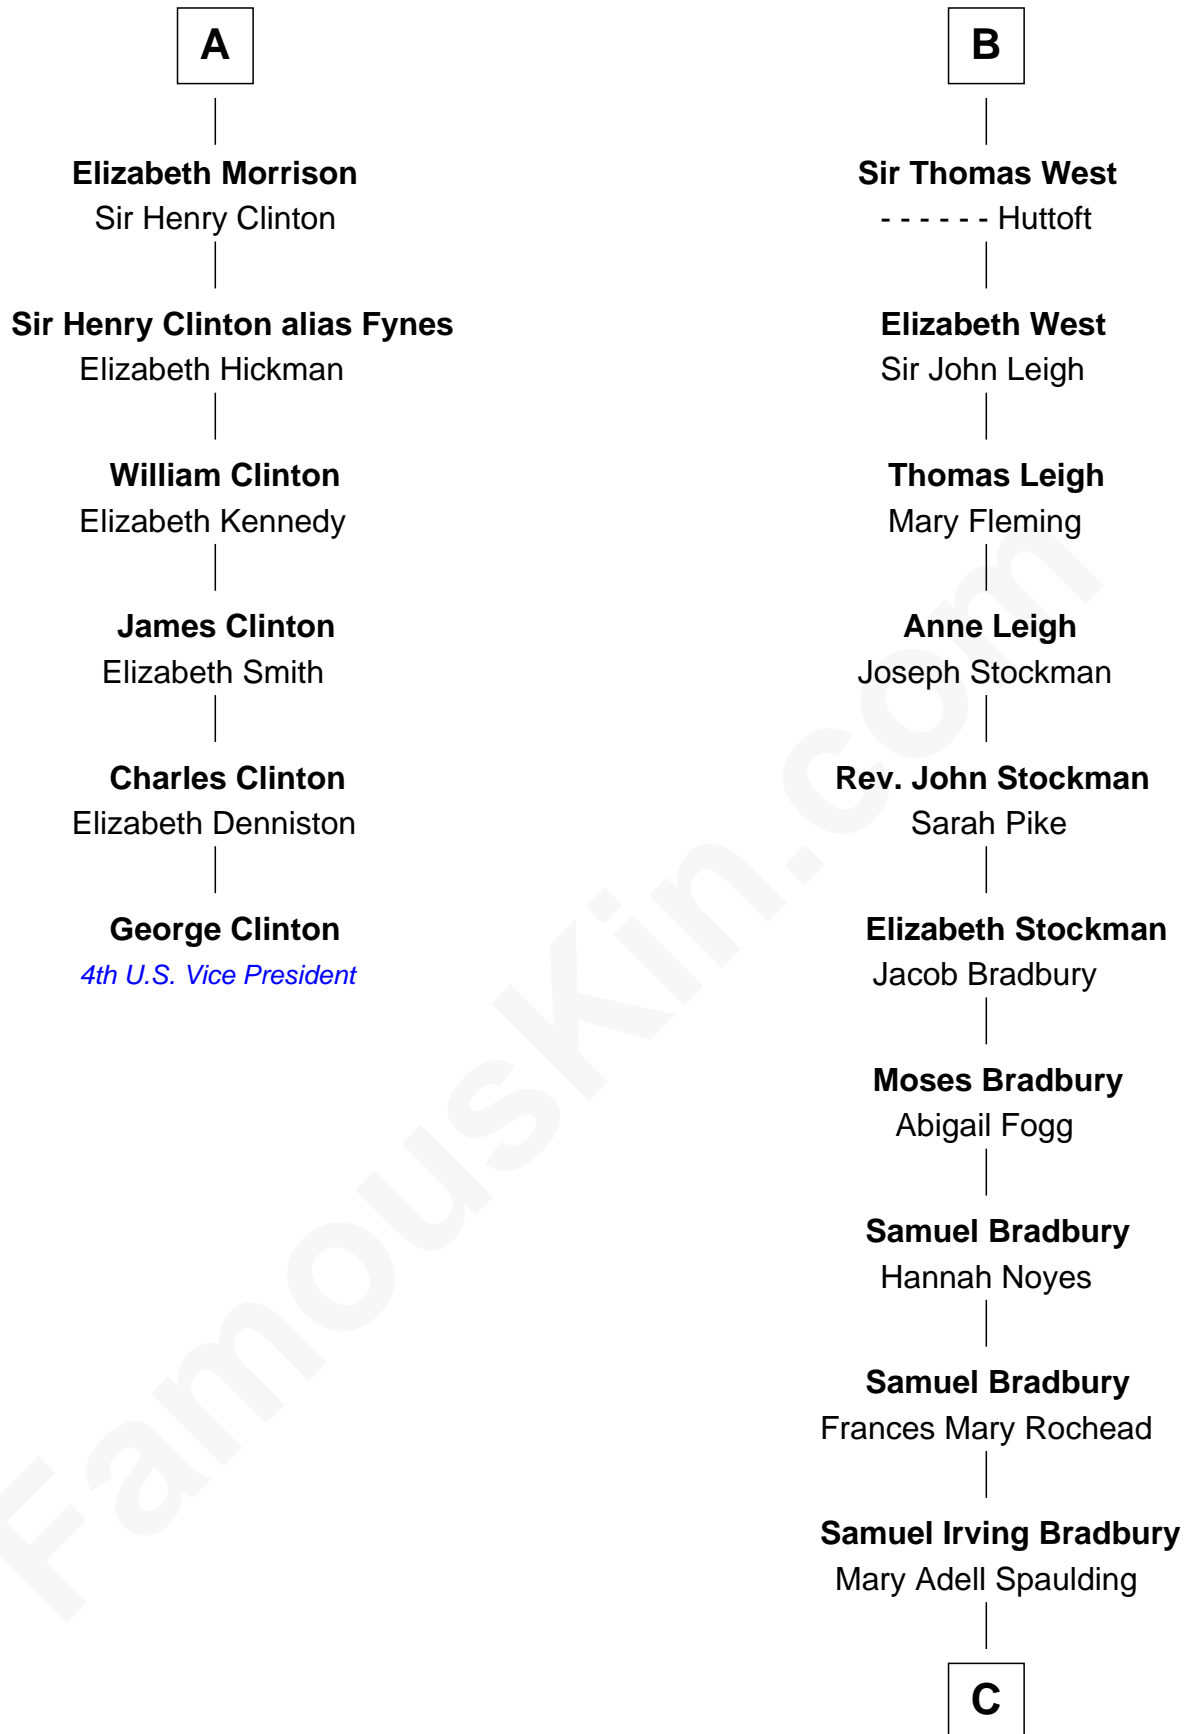

# FamousKin.com Relationship Chart of

**George Clinton**

*4th U.S. Vice President*

12th cousin 7 times removed of

**Ray Bradbury**

*Author of The Martian Chronicles*

**Sir Robert de Holland**

Maude la Zouche

C

Samuel Hinkston Bradbury

Minnie Alice Davis

Leonard Spaulding Bradbury

Esther Marie Moberg

Ray Bradbury

*Author of [The Martian Chronicles](#)*

FamousKin.com