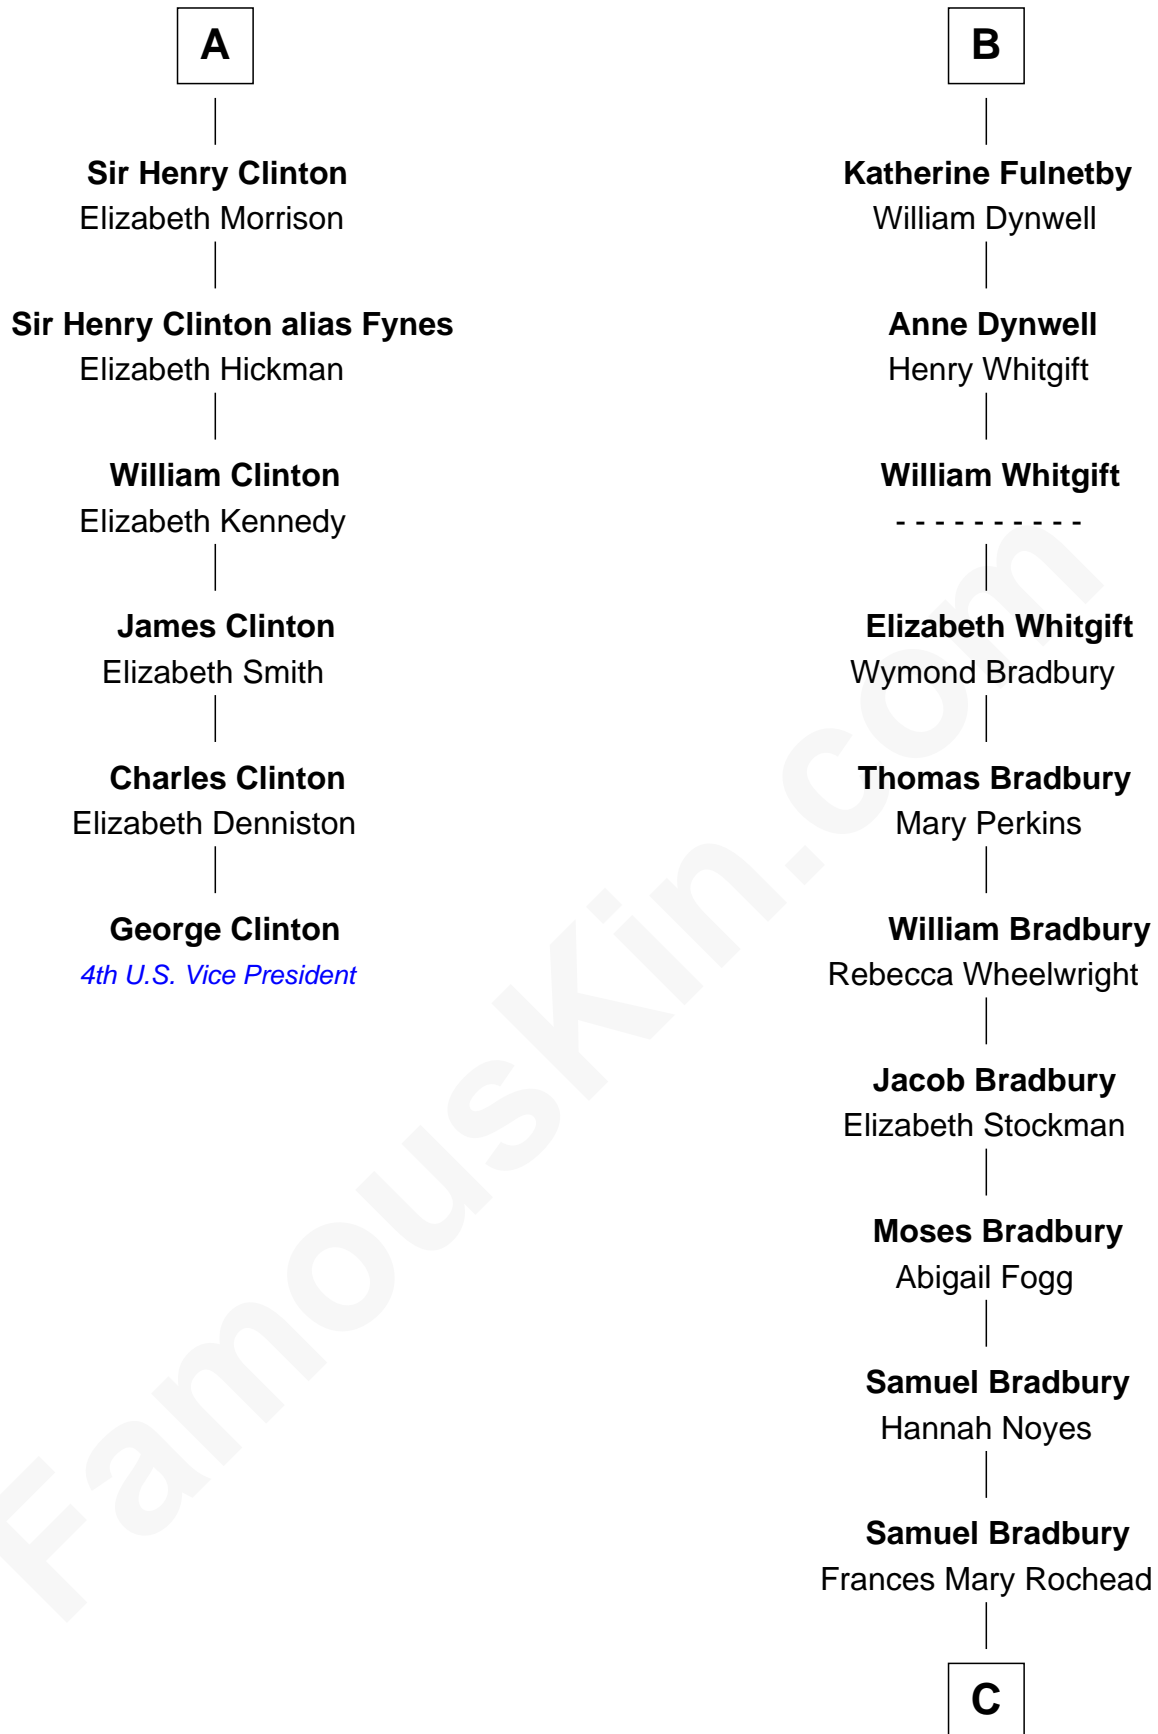

# FamousKin.com Relationship Chart of

**George Clinton**

*4th U.S. Vice President*

12th cousin 8 times removed of

**Ray Bradbury**

*Author of The Martian Chronicles*

**Sir Maurice de Berkeley**

Eve la Zouche

**Edmund Dudley**

Elizabeth Grey

**Elizabeth Dudley**

William Stourton

**Ursula Stourton**

Sir Edward Clinton

**A**

**Isabel de Berkeley**

Joan de Waterton

**Margaret de Welles**

Sir Thomas Dymoke

**Jane Dymoke**

John Fulnetby

**B**

**C**

—  
**Samuel Irving Bradbury**

Mary Adell Spaulding

—  
**Samuel Hinkston Bradbury**

Minnie Alice Davis

—  
**Leonard Spaulding Bradbury**

Esther Marie Moberg

—  
**Ray Bradbury**

*Author of [The Martian Chronicles](#)*

FamousKin.com