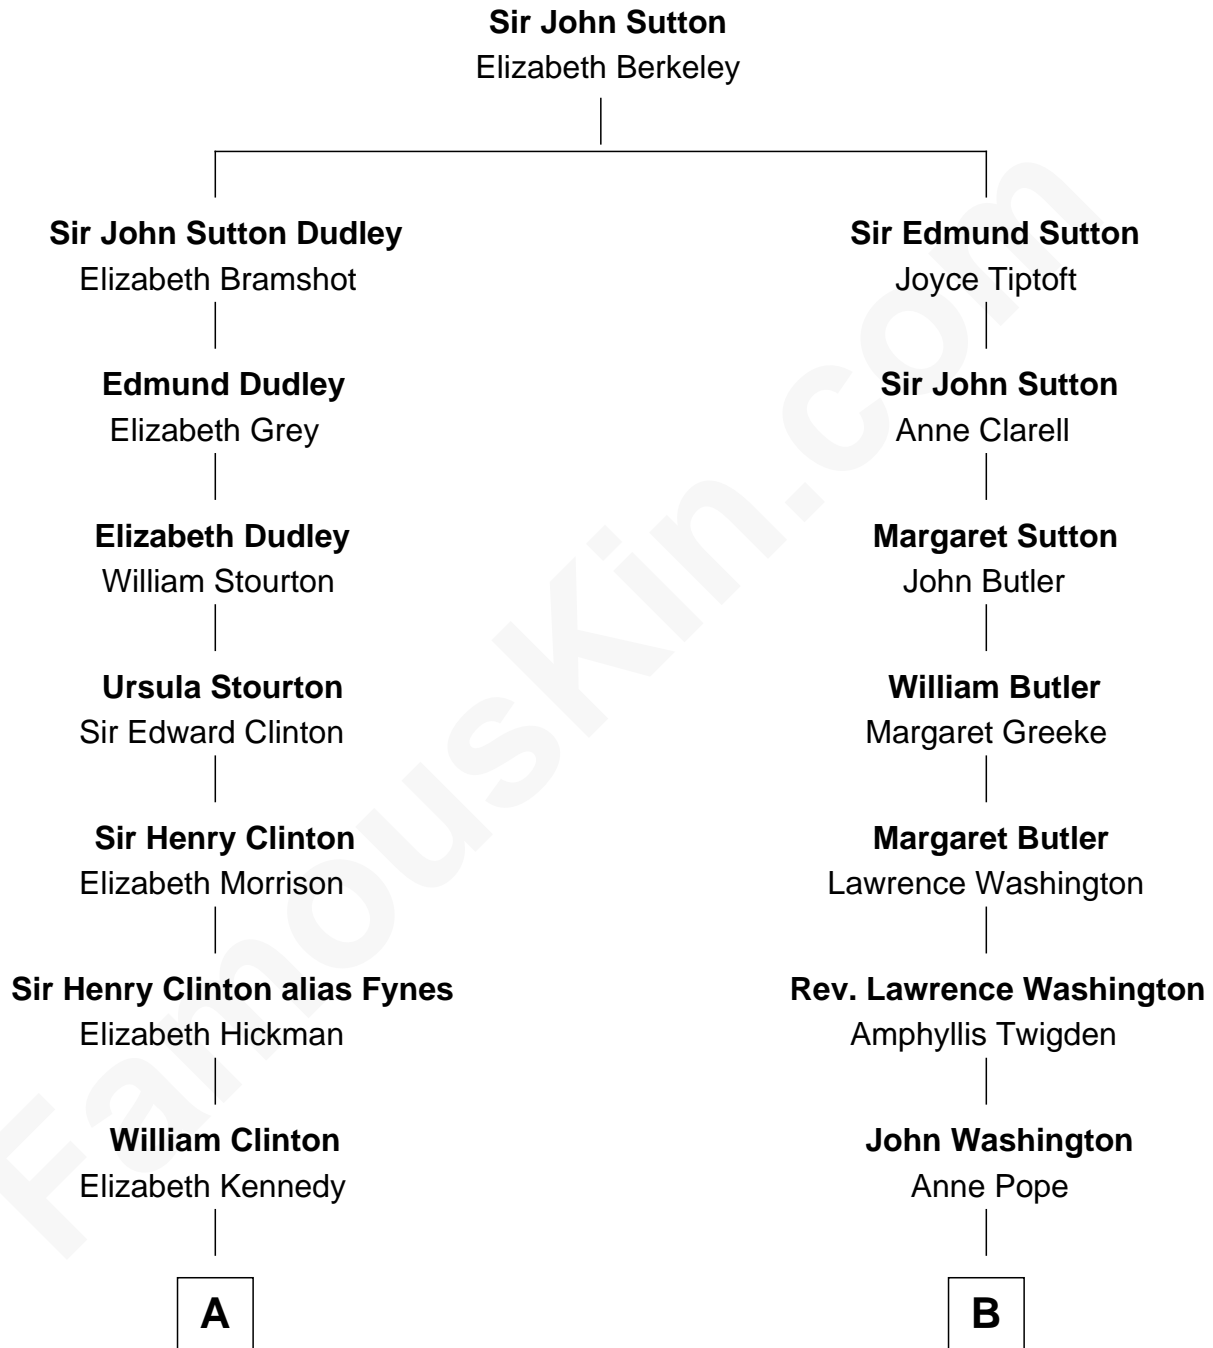

# FamousKin.com Relationship Chart of

**George Clinton**

*4th U.S. Vice President*

9th cousin of

**George Washington**

*1st U.S. President*

**A**

**James Clinton**  
Elizabeth Smith

**Charles Clinton**  
Elizabeth Denniston

**George Clinton**  
*4th U.S. Vice President*

**B**

**Lawrence Washington**  
Mildred Warner

**Augustine Washington**  
Mary Ball

**George Washington**  
*1st U.S. President*