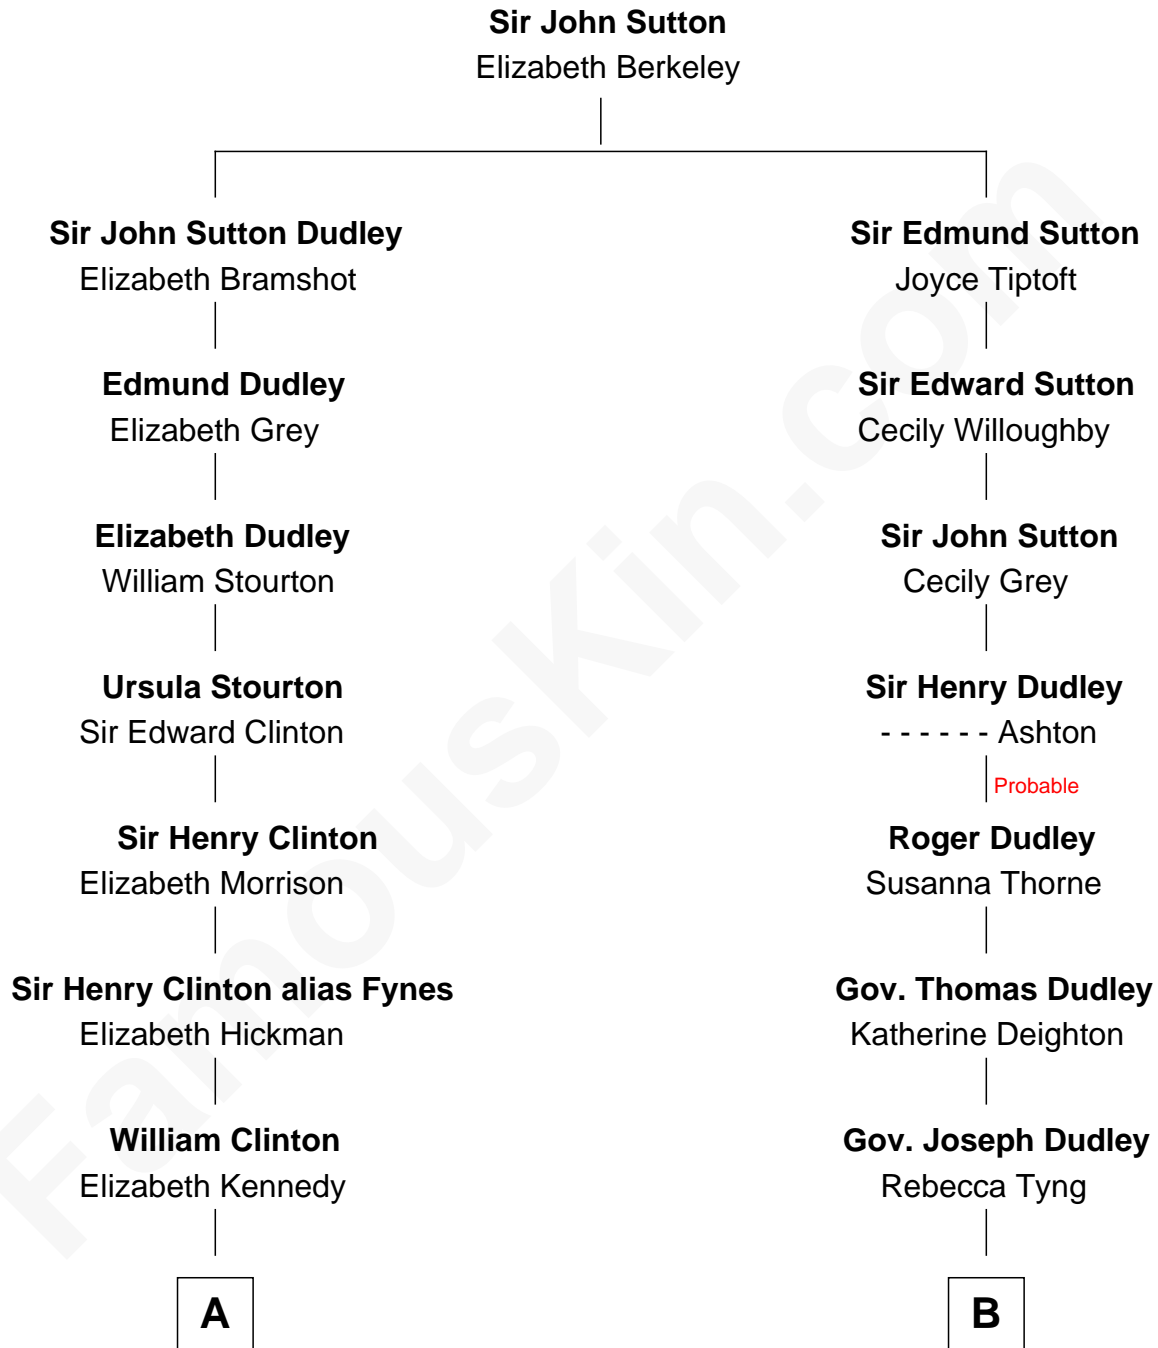

# FamousKin.com Relationship Chart of

**George Clinton**

*4th U.S. Vice President*

9th cousin 5 times removed of

**Louis Auchincloss**

*Author*

**A**

**James Clinton**  
Elizabeth Smith

**Charles Clinton**  
Elizabeth Denniston

**George Clinton**  
*4th U.S. Vice President*

**B**

**Anne Dudley**  
John Winthrop

**Rebecca Winthrop**  
Gen. Gurdon Saltonstall

**Sarah Saltonstall**  
Daniel Buck

**Gurdon Buck**  
Susannah Mainwaring

**Elizabeth Buck**  
John Auchincloss

**John Winthrop Auchincloss**  
Joanna Hone Russell

**Joseph Howland Auchincloss**  
Priscilla Dixon Stanton

**Louis Auchincloss**  
*Author*