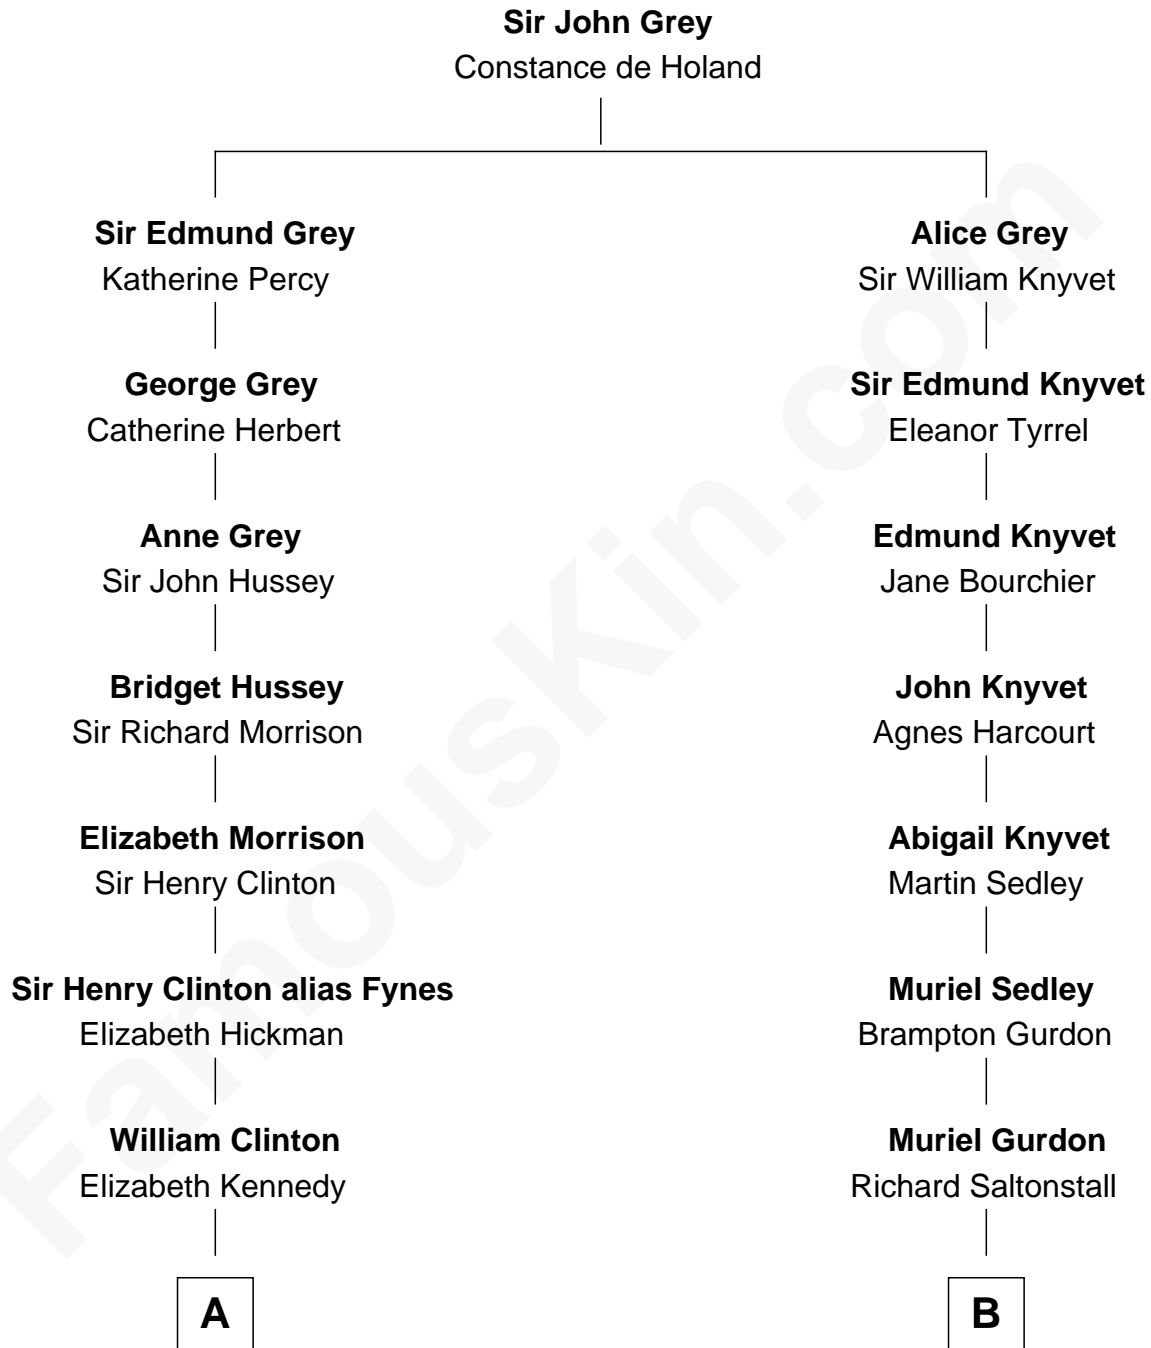

FamousKin.com Relationship Chart of

George Clinton

4th U.S. Vice President

9th cousin 6 times removed of

Louis Auchincloss

Author

A

James Clinton
Elizabeth Smith

Charles Clinton
Elizabeth Denniston

George Clinton
4th U.S. Vice President

B

Nathaniel Saltonstall
Elizabeth Ward

Gov. Gurdon Saltonstall
Jerusha Richards

Gen. Gurdon Saltonstall
Rebecca Winthrop

Sarah Saltonstall
Daniel Buck