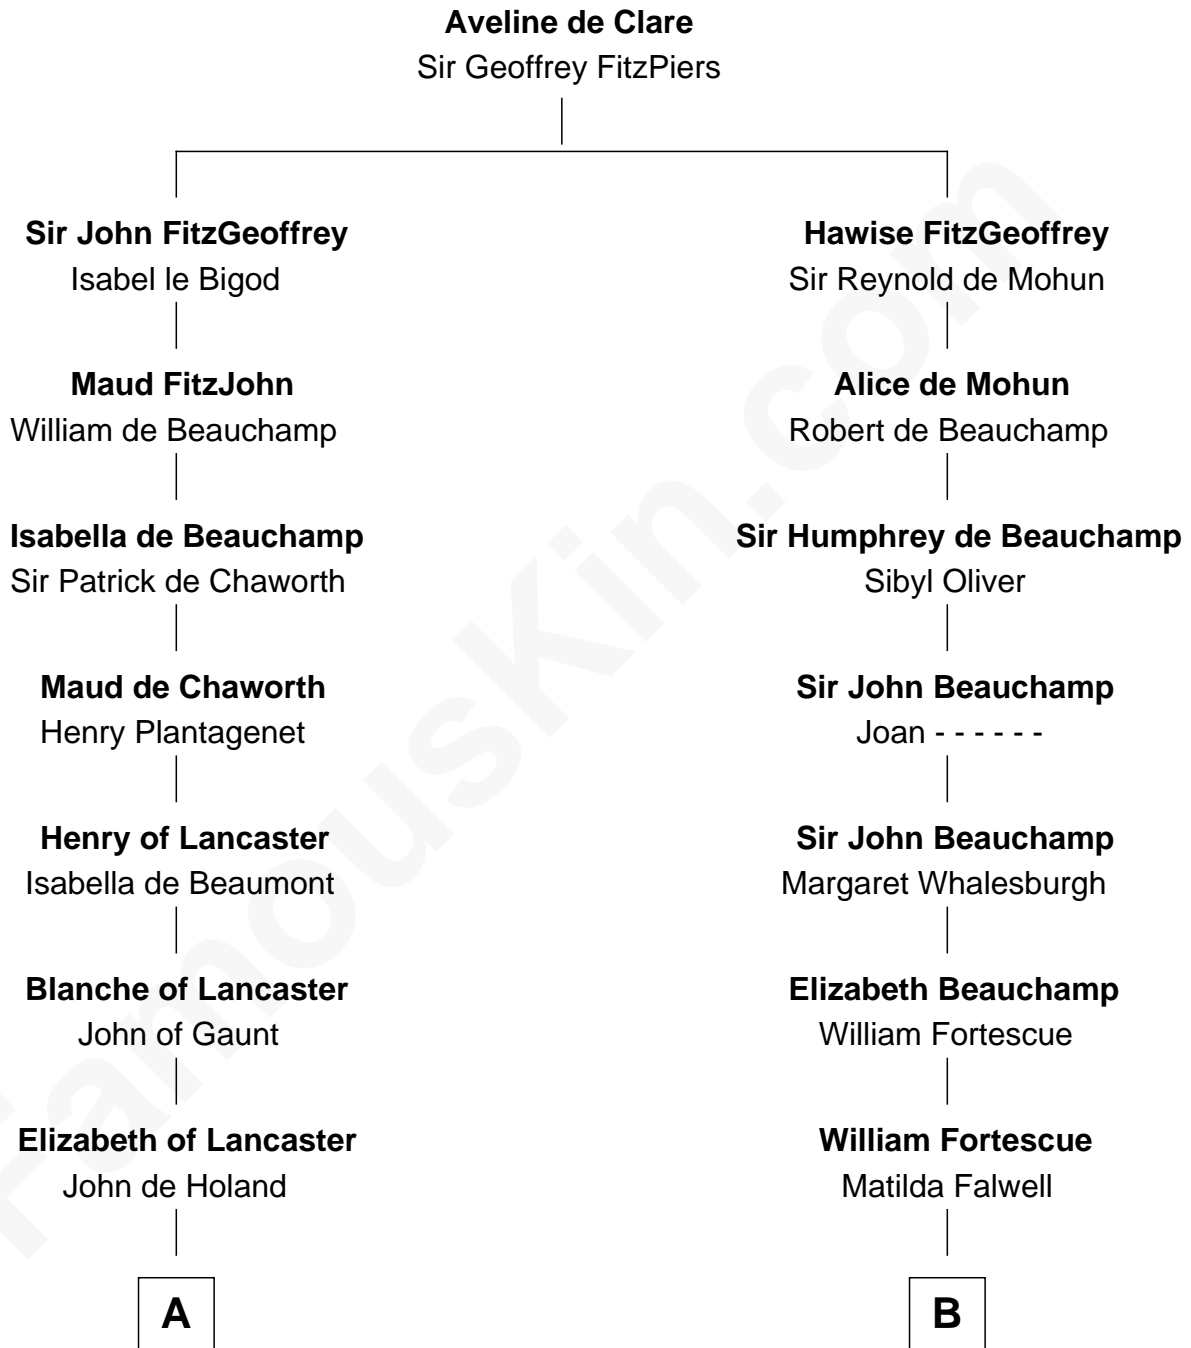

FamousKin.com Relationship Chart of

George Clinton

4th U.S. Vice President

17th cousin 4 times removed of

Clarence Day

Author of Life with Father

C

William Ely

Drusilla Brewster

Mary Ely

Henry Day

Benjamin Henry Day

Evelina Shepard

Clarence Shepard Day

Lavinia Elizabeth Stockwell

Clarence Day