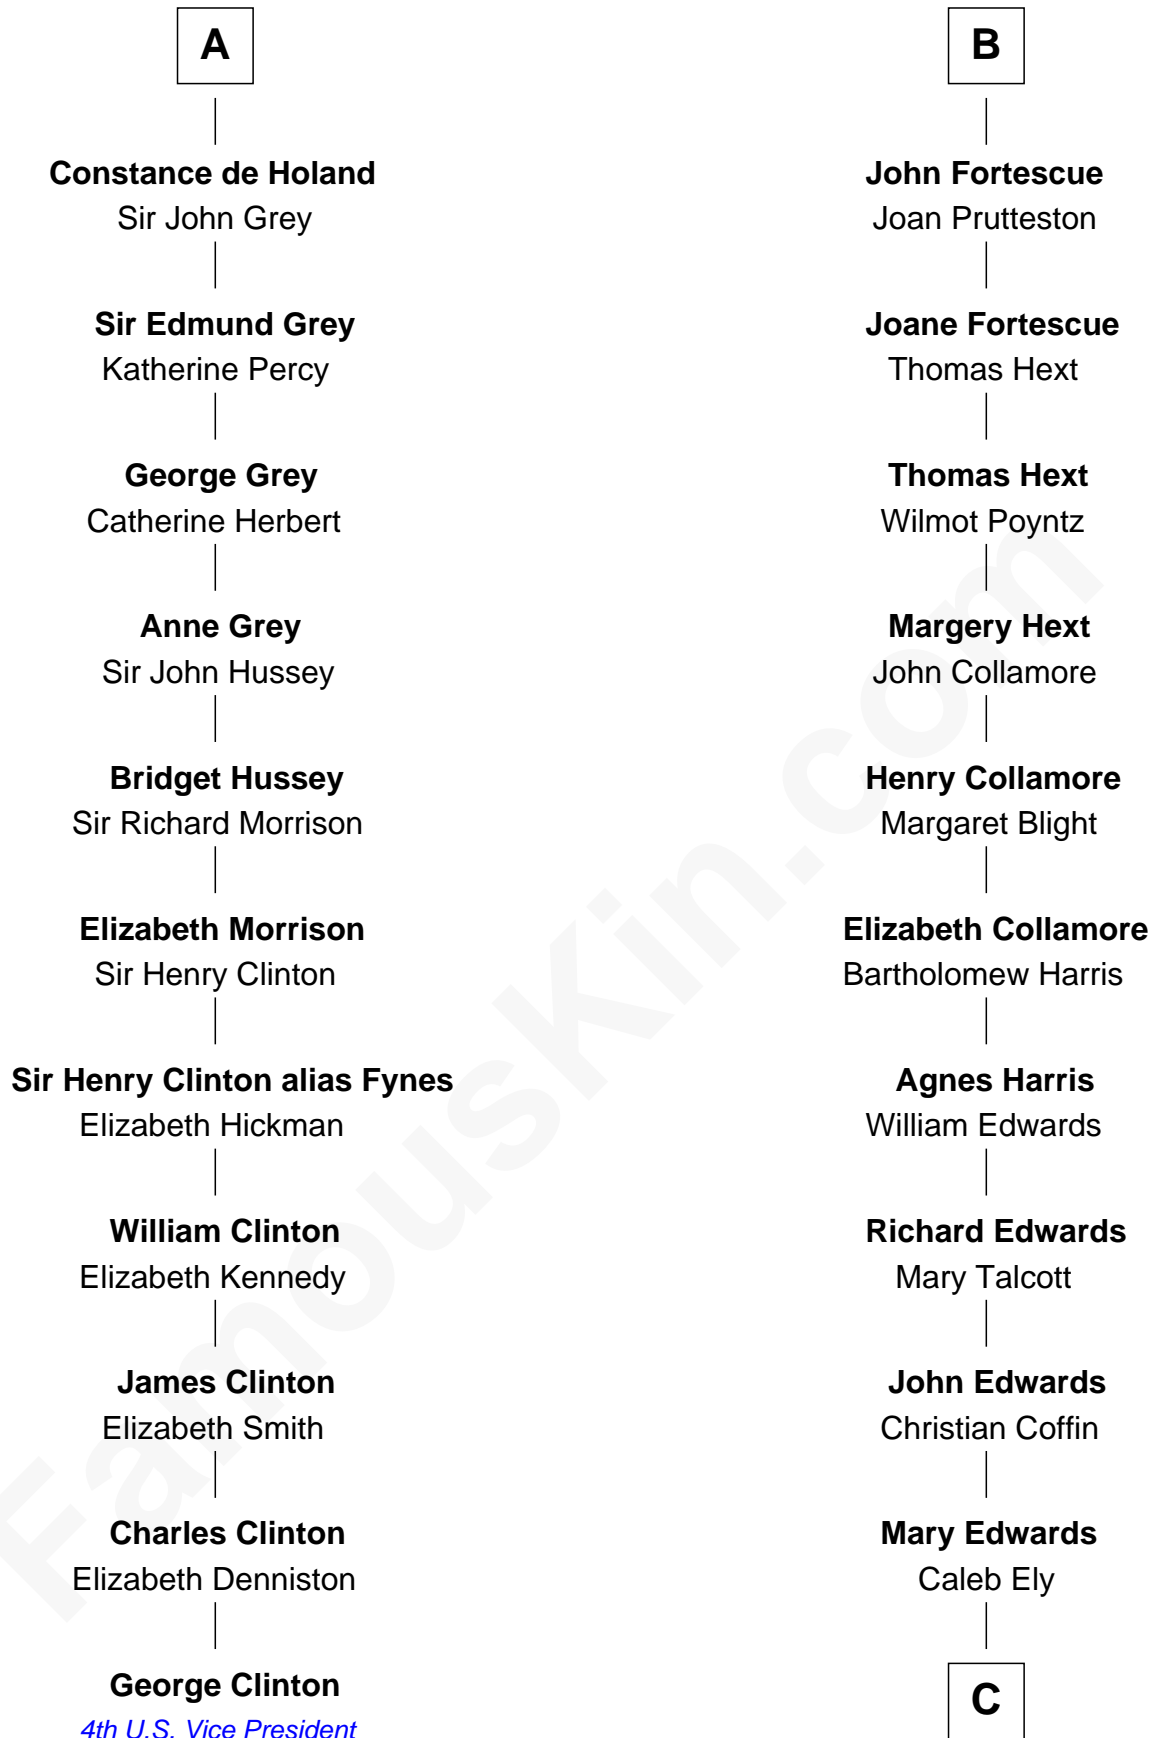

FamousKin.com Relationship Chart of

George Clinton

4th U.S. Vice President

17th cousin 4 times removed of

Clarence Day

Author of Life with Father

C

William Ely

Drusilla Brewster

Mary Ely

Henry Day

Benjamin Henry Day

Evelina Shepard

Clarence Shepard Day

Lavinia Elizabeth Stockwell

Clarence Day