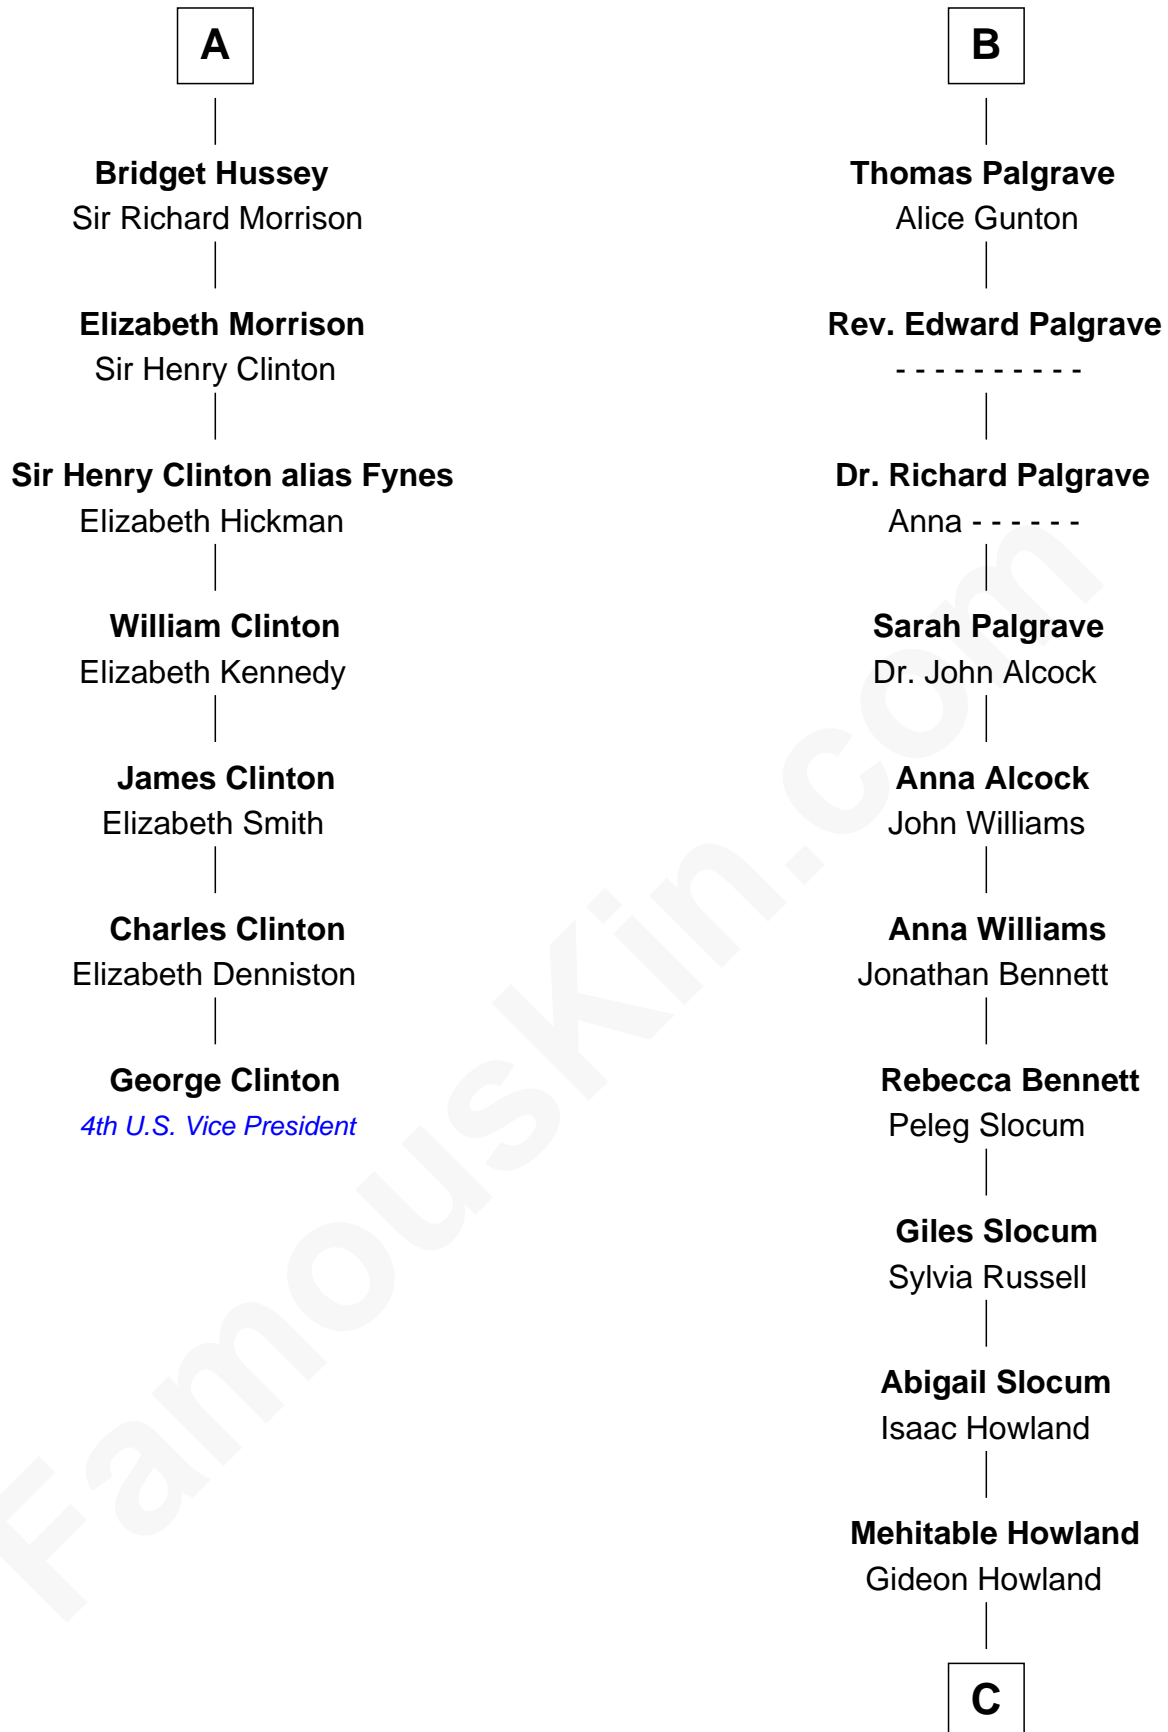

FamousKin.com Relationship Chart of

George Clinton

4th U.S. Vice President

13th cousin 5 times removed of

Hetty Green

"The Witch of Wall Street"

Henry Plantagenet

Maud de Chaworth

Henry of Lancaster
Isabella de Beaumont

Blanche of Lancaster
John of Gaunt

Elizabeth of Lancaster
John de Holand

Constance de Holand
Sir John Grey

Sir Edmund Grey
Katherine Percy

George Grey
Catherine Herbert

Anne Grey
Sir John Hussey

A

Eleanor Plantagenet
Richard Fitzalan

Sir Richard Fitzalan
Elizabeth de Bohun

Elizabeth Fitzalan
Sir Robert Goushill

Elizabeth Goushill
Sir Robert Wingfield

Elizabeth Wingfield
Sir William Brandon

Eleanor Brandon
John Glemham

Anne Glemham
Henry Palgrave

B

C

Abby Slocum Howland
Edward Mott Robinson

Hetty Green
"The Witch of Wall Street"

FamousKin.com