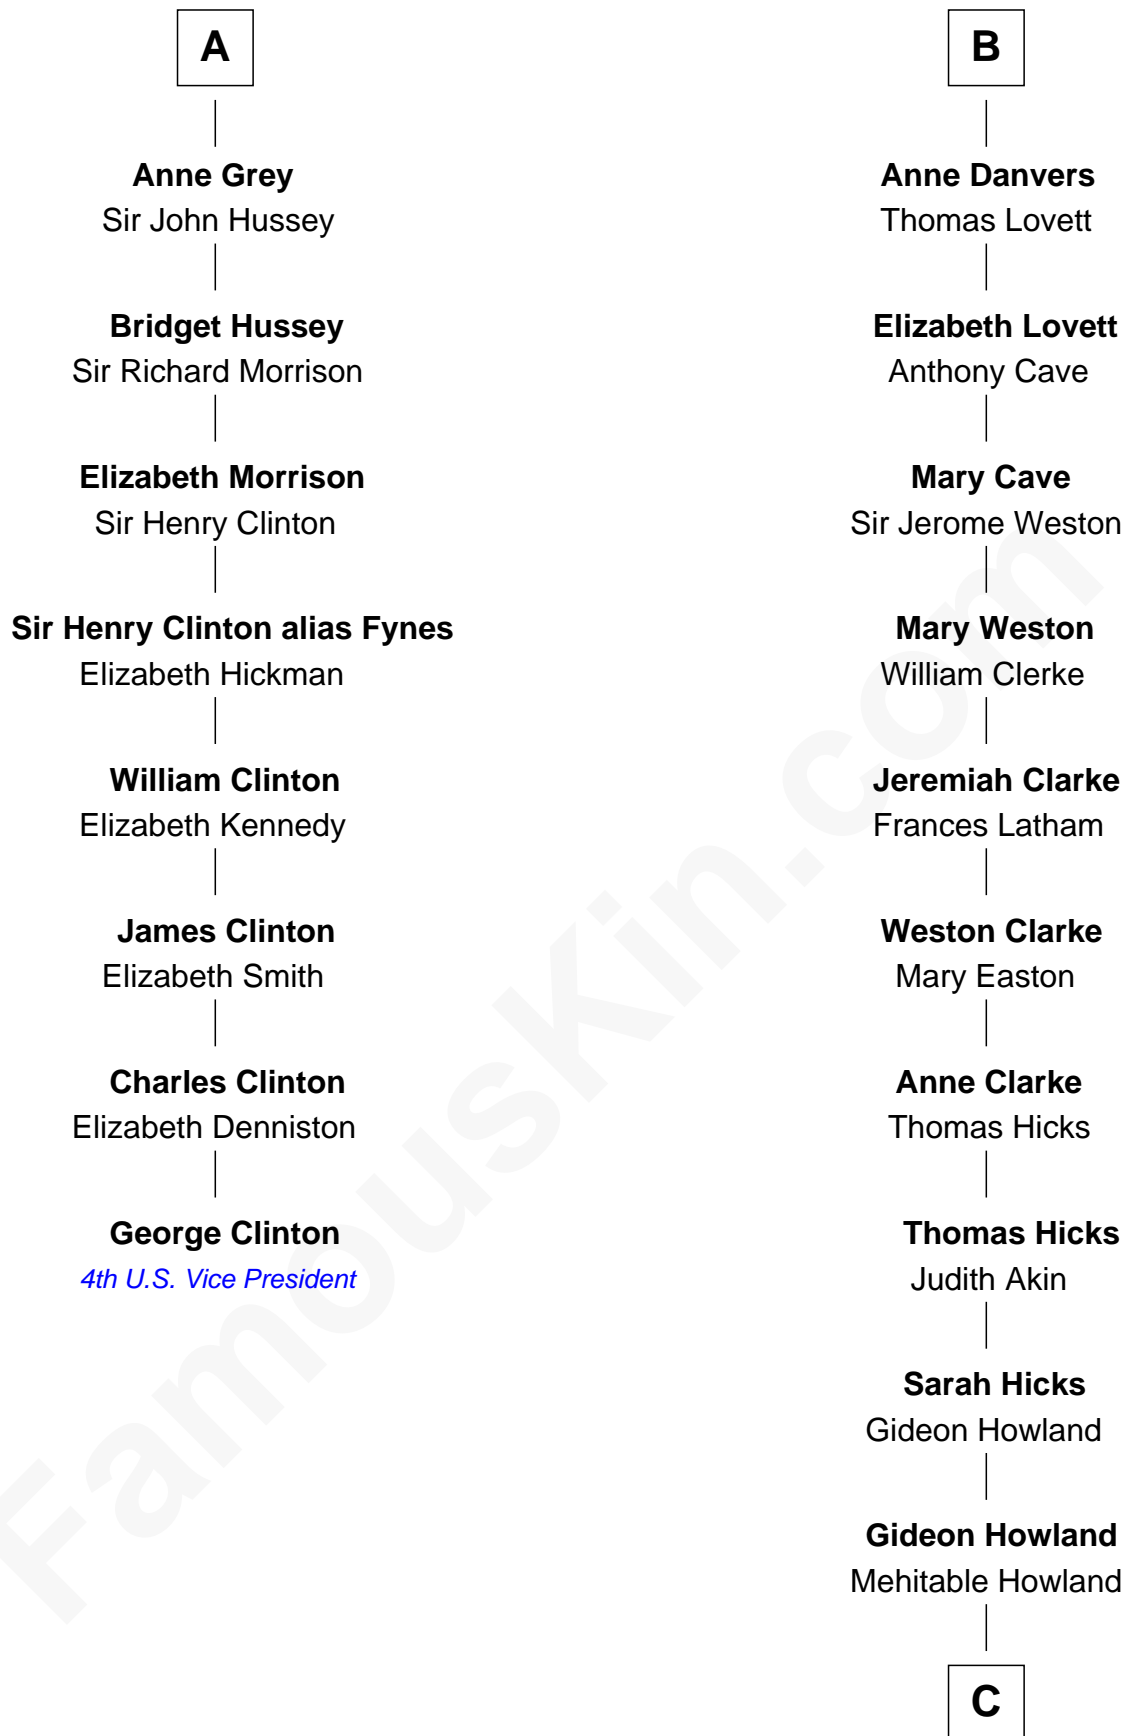

FamousKin.com Relationship Chart of

George Clinton

4th U.S. Vice President

14th cousin 4 times removed of

Hetty Green

"The Witch of Wall Street"

Sir William de Montagu

Elizabeth de Montfort

William de Montagu
Katherine de Grandison

Philippa de Montagu
Sir Roger de Mortimer

Edmund Mortimer
Philippa Plantagenet

Elizabeth Mortimer
Sir Henry Percy

Sir Henry Percy
Eleanor Neville

Katherine Percy
Sir Edmund Grey

George Grey
Catherine Herbert

A

Hawise de Montagu
Sir Roger de Bavent

Joan de Bavent
Sir John Dauntsey

John Dauntsey
Elizabeth Beverley

Joan Dauntsey
Sir John Stradling

Edmund Stradling
Elizabeth Arundell

John Stradling
Alice Langford

Anne Stradling
Sir John Danvers

B

C

Abby Slocum Howland
Edward Mott Robinson

Hetty Green
"The Witch of Wall Street"

FamousKin.com