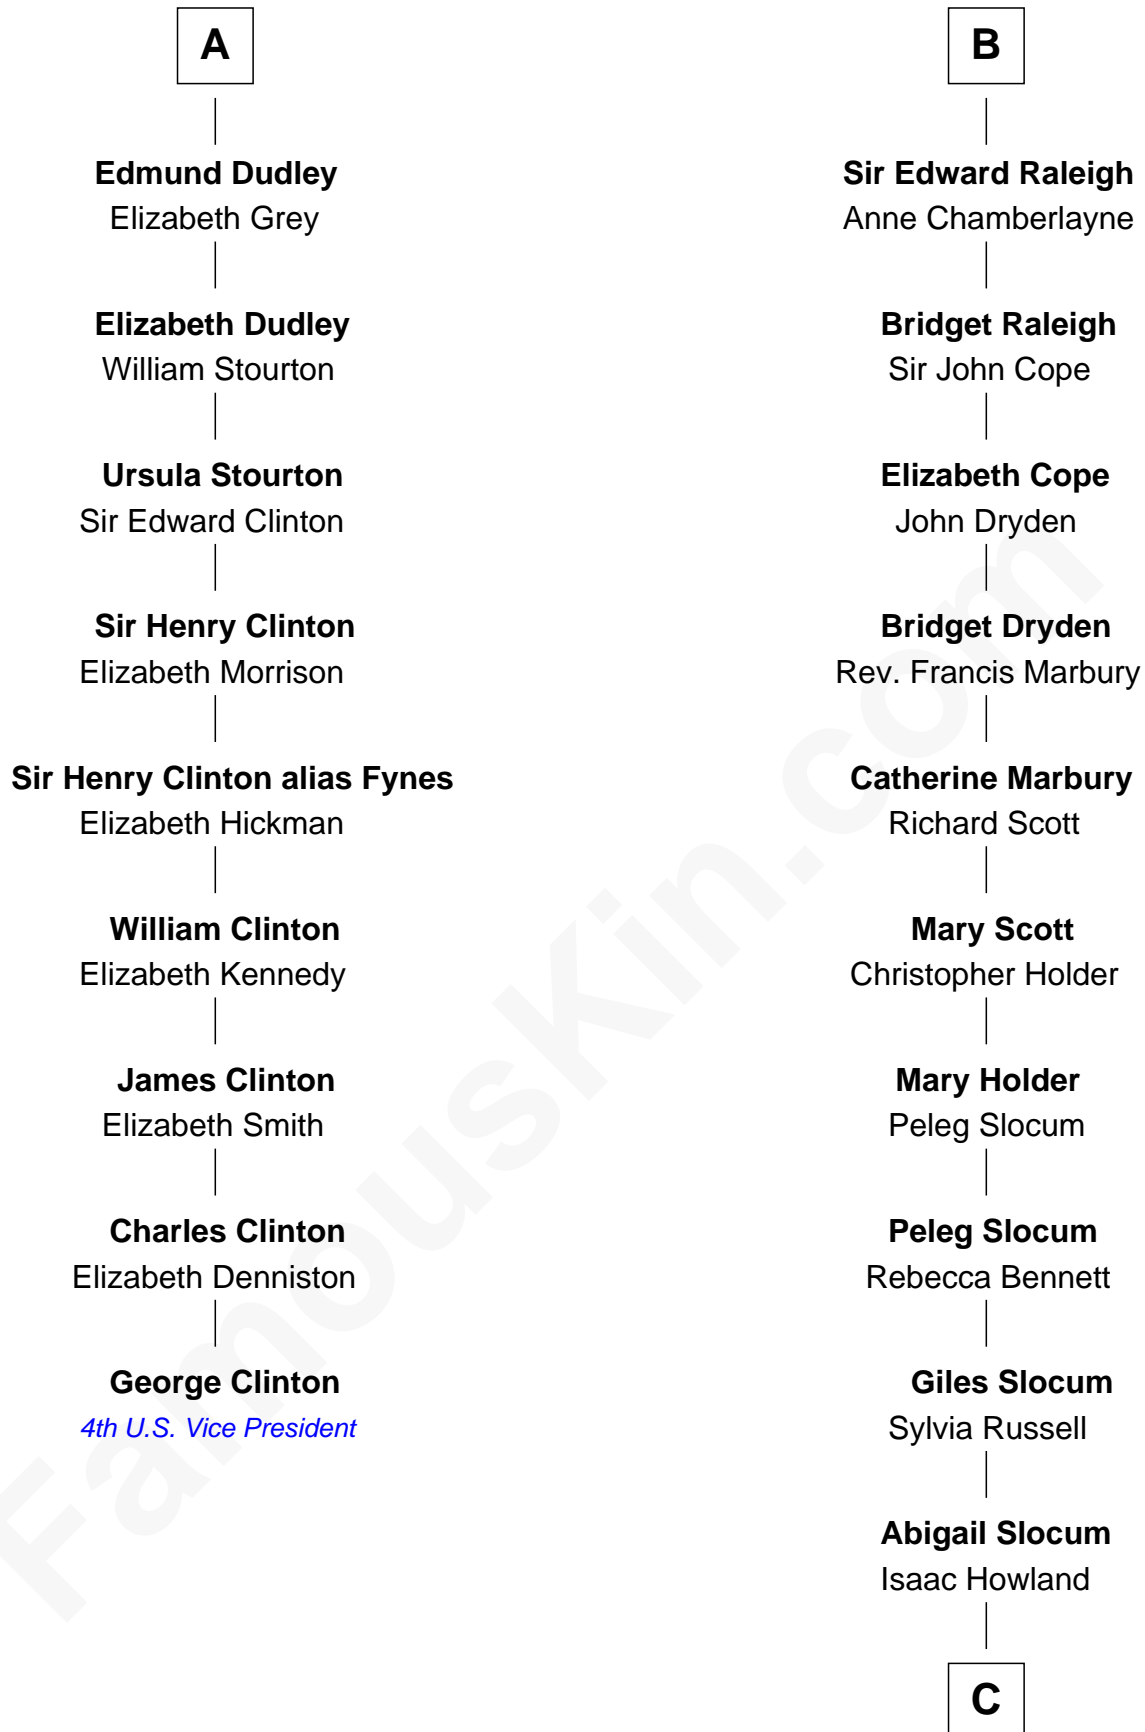

FamousKin.com Relationship Chart of

George Clinton

4th U.S. Vice President

15th cousin 4 times removed of

Hetty Green

"The Witch of Wall Street"

Sir Hugh le Despencer

Isabella de Beauchamp

Eleanor de Clare

Sir Edward le Despencer

Anne de Ferrers

Edward Despencer

Elizabeth Burghersh

Margaret Despencer

Robert de Ferrers

Phillippa Ferrers

Sir Thomas Greene

Elizabeth Greene

William Raleigh

Sir Edward Raleigh

Margaret Verney

B

C

Mehitable Howland

Gideon Howland

Abby Slocum Howland

Edward Mott Robinson

Hetty Green

"The Witch of Wall Street"

FamousKin.com