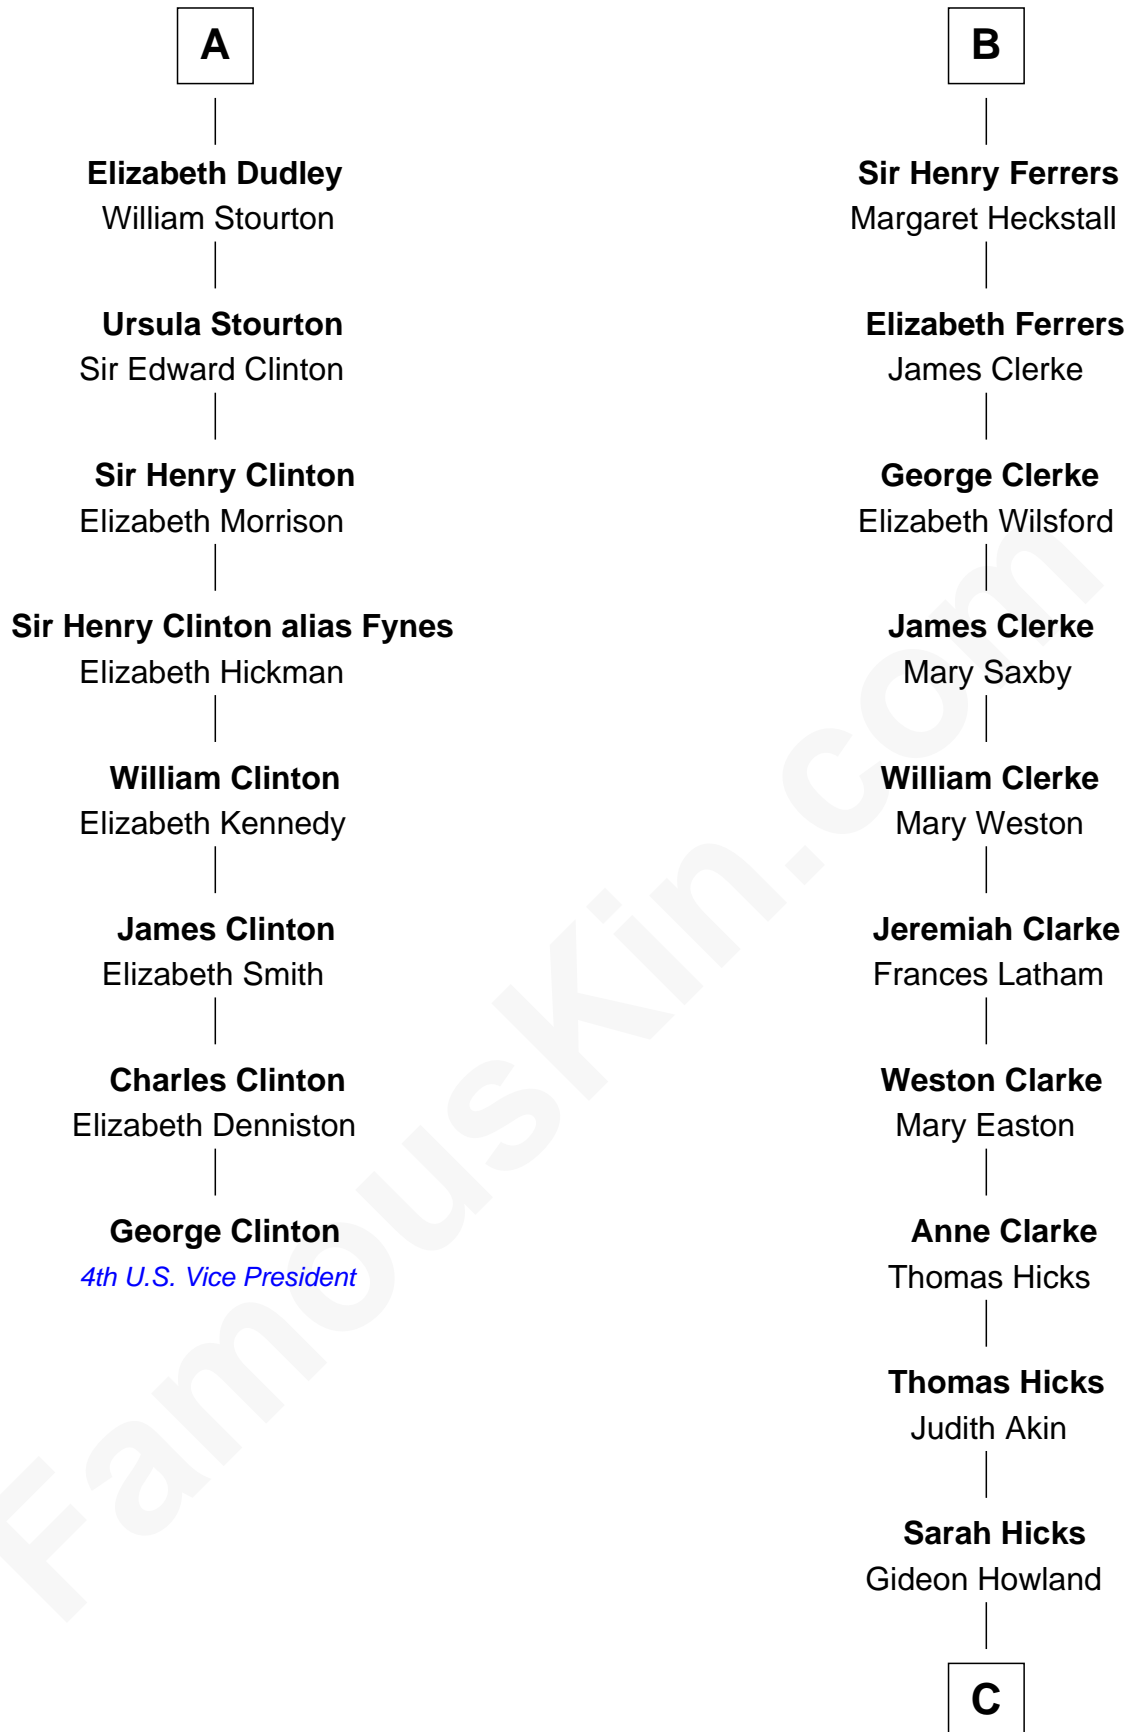

FamousKin.com Relationship Chart of

George Clinton

4th U.S. Vice President

14th cousin 5 times removed of

Hetty Green

"The Witch of Wall Street"

Sir William de Ferrers

Margaret de Quincy

Joan de Ferrers
Sir Thomas de Berkeley

Sir Maurice de Berkeley
Eve la Zouche

Thomas de Berkeley
Katherine de Clyvedon

Sir John Berkeley
Elizabeth Betteshorne

Elizabeth Berkeley
Sir John Sutton

Sir John Sutton Dudley
Elizabeth Bramshot

Edmund Dudley
Elizabeth Grey

A

Sir William de Ferrers
Anne Duward

Sir William de Ferrers
de Segrave

Henry de Ferrers
Isabel de Verdun

Sir William de Ferrers
Margaret de Ufford

Sir Henry de Ferrers
Joan de Poynings

Sir William Ferrers
Philippa Clifford

Sir Thomas Ferrers
Elizabeth Freville

B

C

Gideon Howland
Mehitable Howland

Abby Slocum Howland
Edward Mott Robinson

Hetty Green
"The Witch of Wall Street"

FamousKin.com