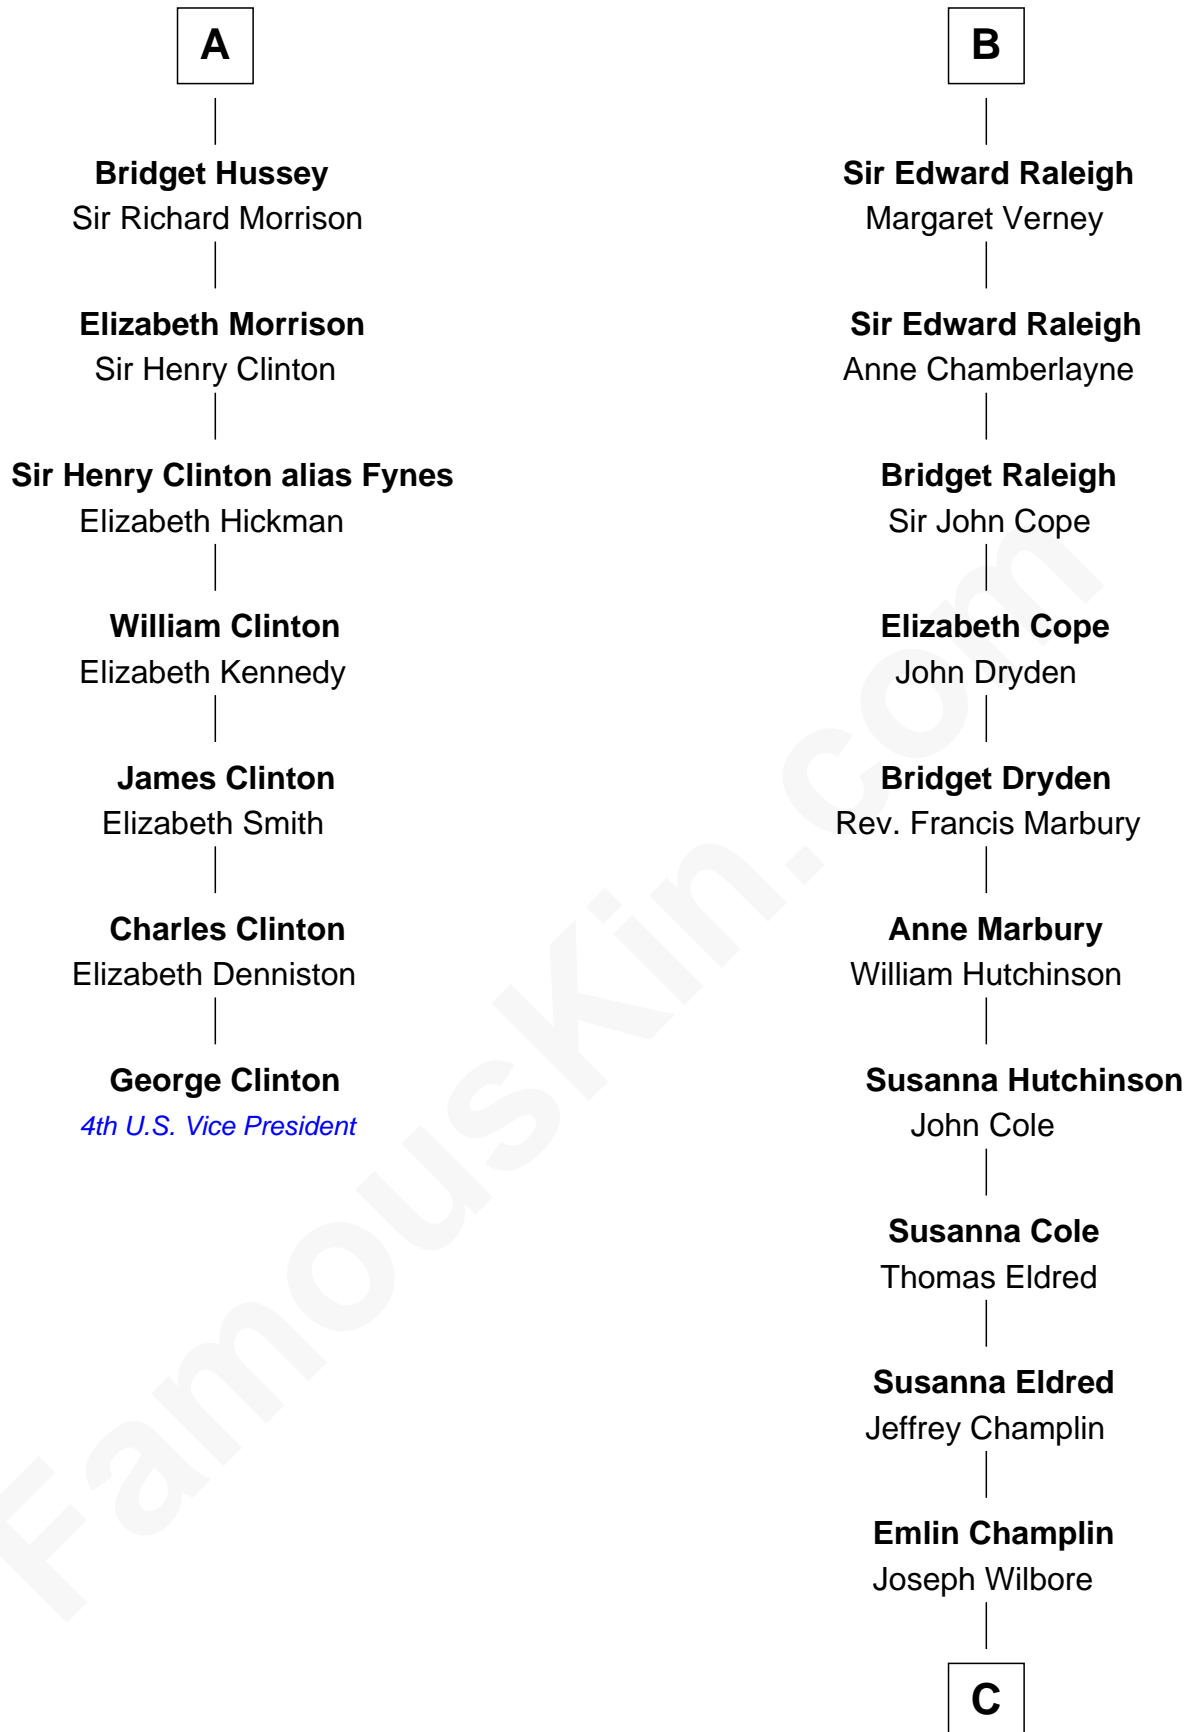

# FamousKin.com Relationship Chart of

**George Clinton**

*4th U.S. Vice President*

13th cousin 7 times removed of

**Shanghai Pierce**

*Texas Cattleman*

**C**

—  
**Ambless Wilbore**  
Nathaniel Stoddard

—  
**Susanna Stoddard**  
Isaac Pearce

—  
**Jonathan D. Pearce**  
Hanna Phillips Head

—  
**Shanghai Pierce**  
*Texas Cattleman*

FamousKin.com