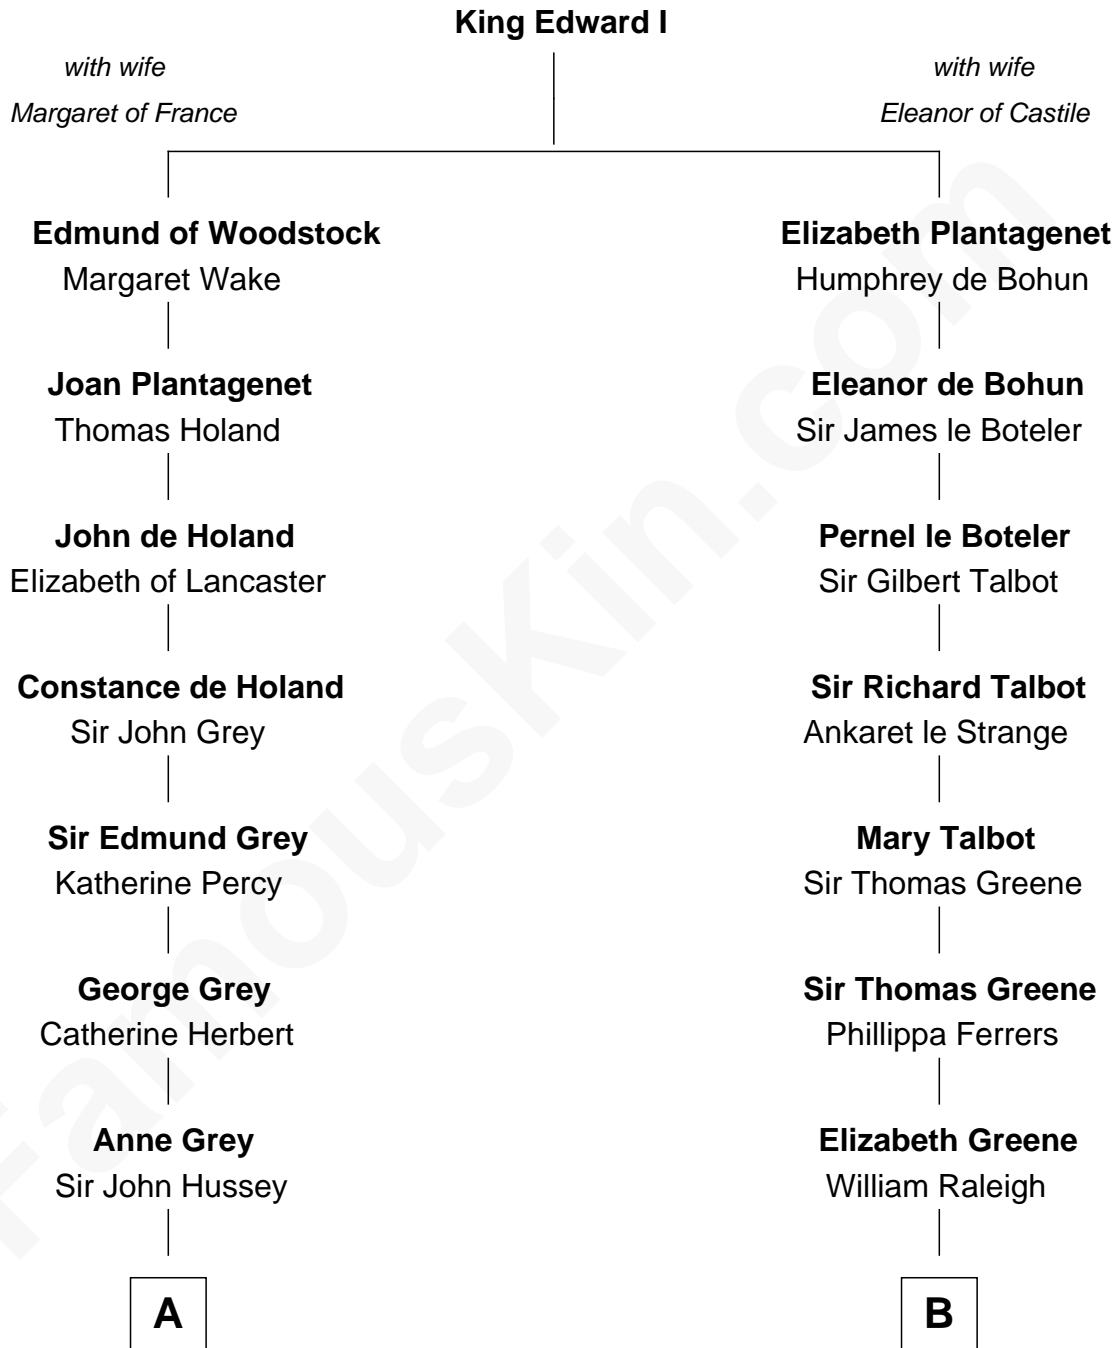

# FamousKin.com Relationship Chart of

**George Clinton**

*4th U.S. Vice President*

13th cousin 7 times removed of

**Shanghai Pierce**

*Texas Cattleman*

**C**

—  
**Ambless Wilbore**  
Nathaniel Stoddard

—  
**Susanna Stoddard**  
Isaac Pearce

—  
**Jonathan D. Pearce**  
Hanna Phillips Head

—  
**Shanghai Pierce**  
*Texas Cattleman*

FamousKin.com