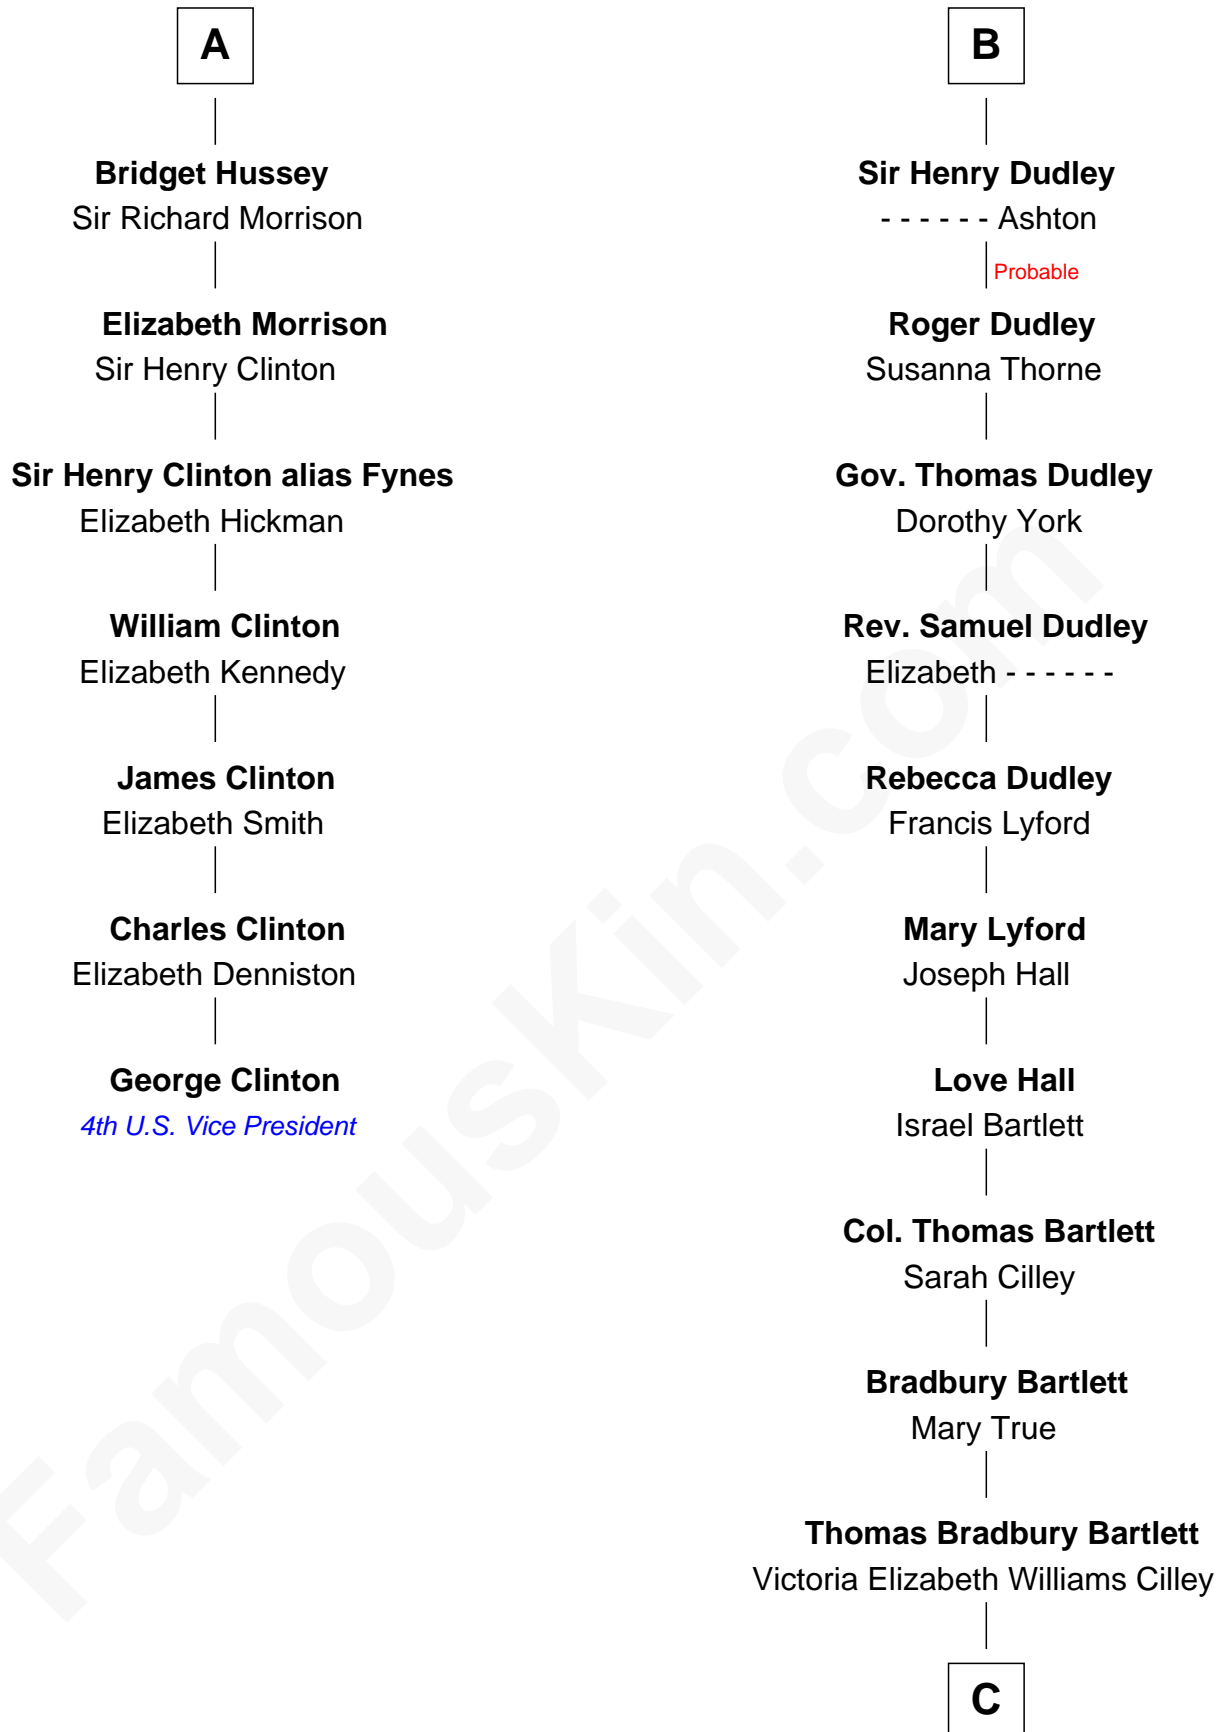

FamousKin.com Relationship Chart of

George Clinton

4th U.S. Vice President

13th cousin 6 times removed of

Alan Shepard

Mercury and Apollo Astronaut

Henry Plantagenet

Maud de Chaworth

Sir Edmund Grey

Katherine Percy

George Grey

Catherine Herbert

Anne Grey

Sir John Hussey

A

Eleanor Plantagenet

Sir Edmund Sutton

Sir Edward Sutton

Cecily Willoughby

Sir John Sutton

Cecily Grey

B

C

Annie Elizabeth Bartlett
Frederick Johnson Shepard

Alan Bartlett Shepard
Pauline Renza Emerson

Alan Shepard
Mercury and Apollo Astronaut

FamousKin.com