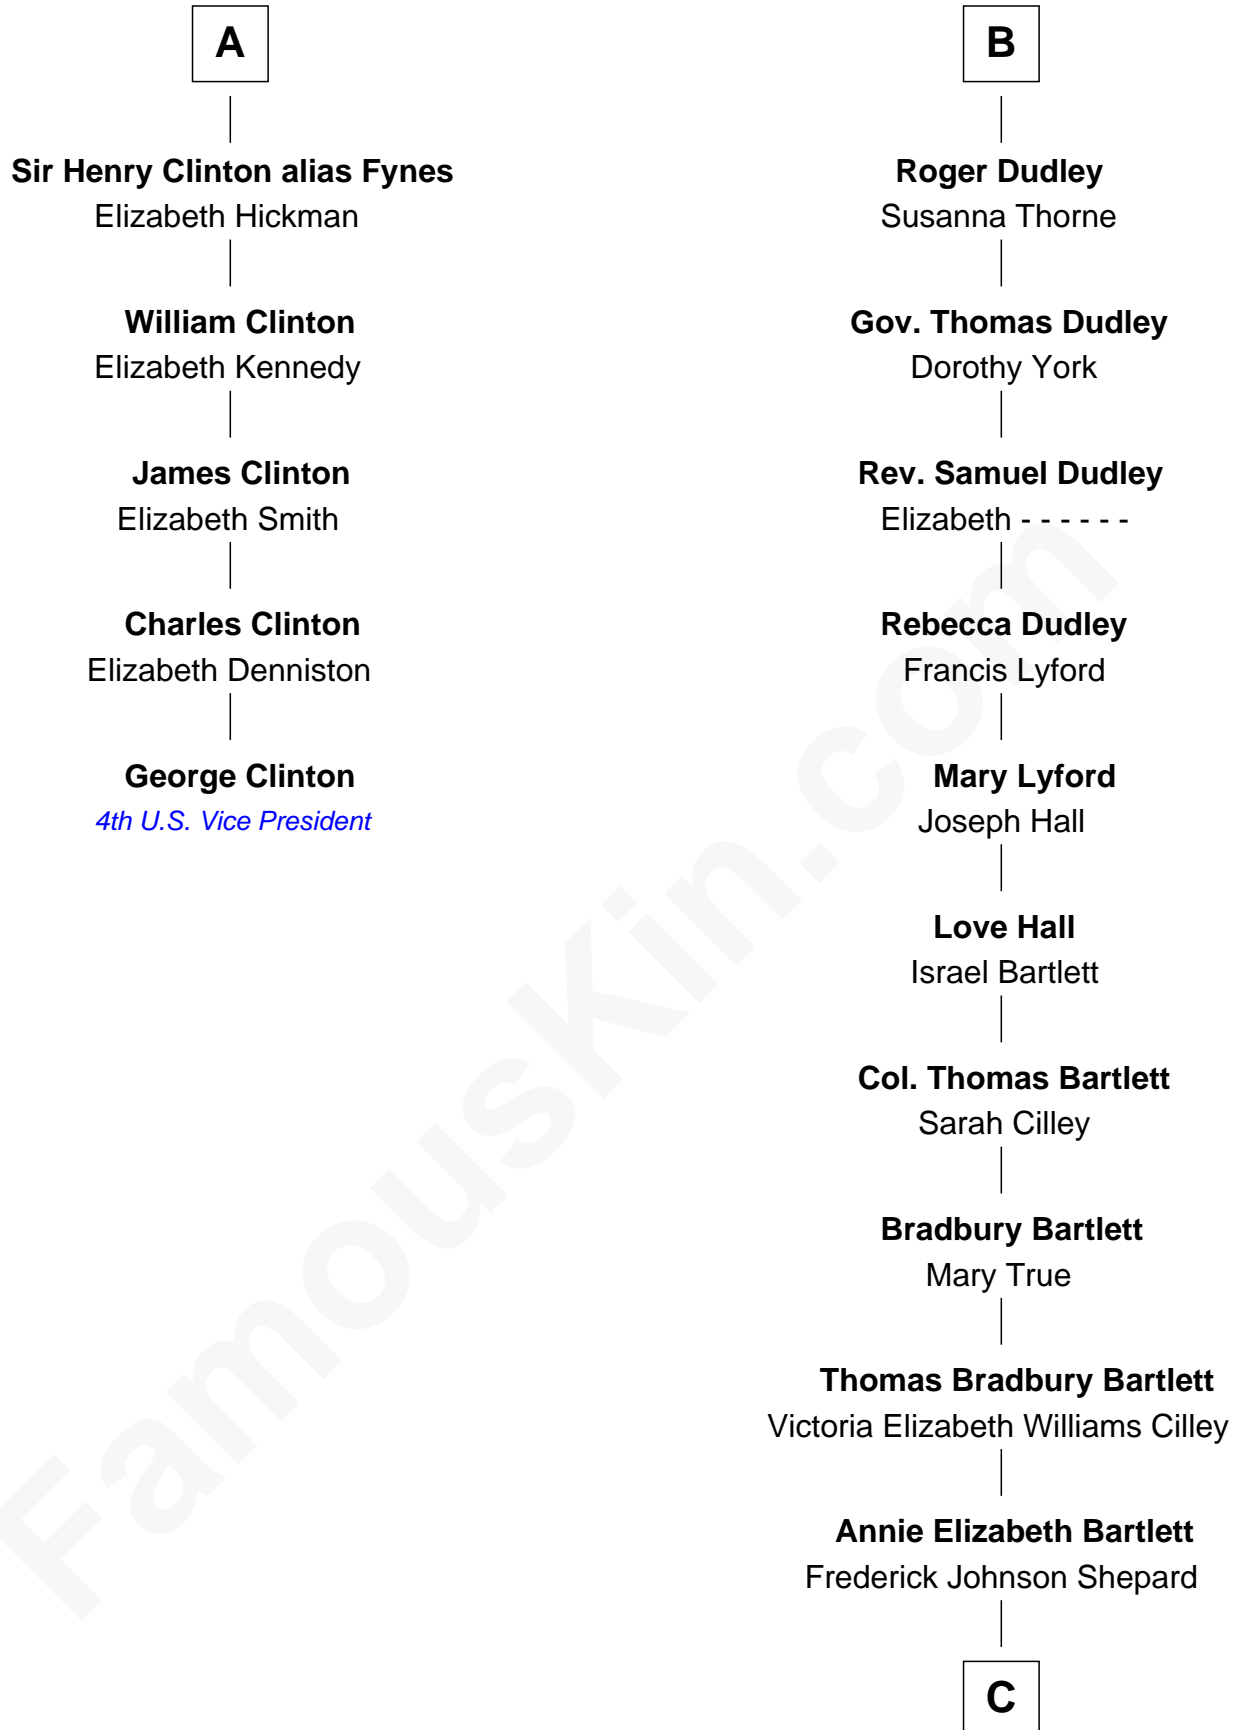

# FamousKin.com Relationship Chart of

**George Clinton**

*4th U.S. Vice President*

11th cousin 7 times removed of

**Alan Shepard**

*Mercury and Apollo Astronaut*

**Thomas Holand**  
Joan Plantagenet

**John de Holand**  
Elizabeth of Lancaster

**Bridget Hussey**

Sir Richard Morrison

**Elizabeth Morrison**

Sir Henry Clinton

**A**

**Sir Thomas de Holand**

Alice Fitzalan

**Eleanor Holand**

Edward Cherleton

**Joyce Cherleton**

Sir John Tiptoft

**Joyce Tiptoft**

Sir Edmund Sutton

**Sir Edward Sutton**

Cecily Willoughby

**Sir John Sutton**

Cecily Grey

**Sir Henry Dudley**

----- Ashton

Probable

**B**

**C**

Alan Bartlett Shepard  
Pauline Renza Emerson

Alan Shepard  
*Mercury and Apollo Astronaut*