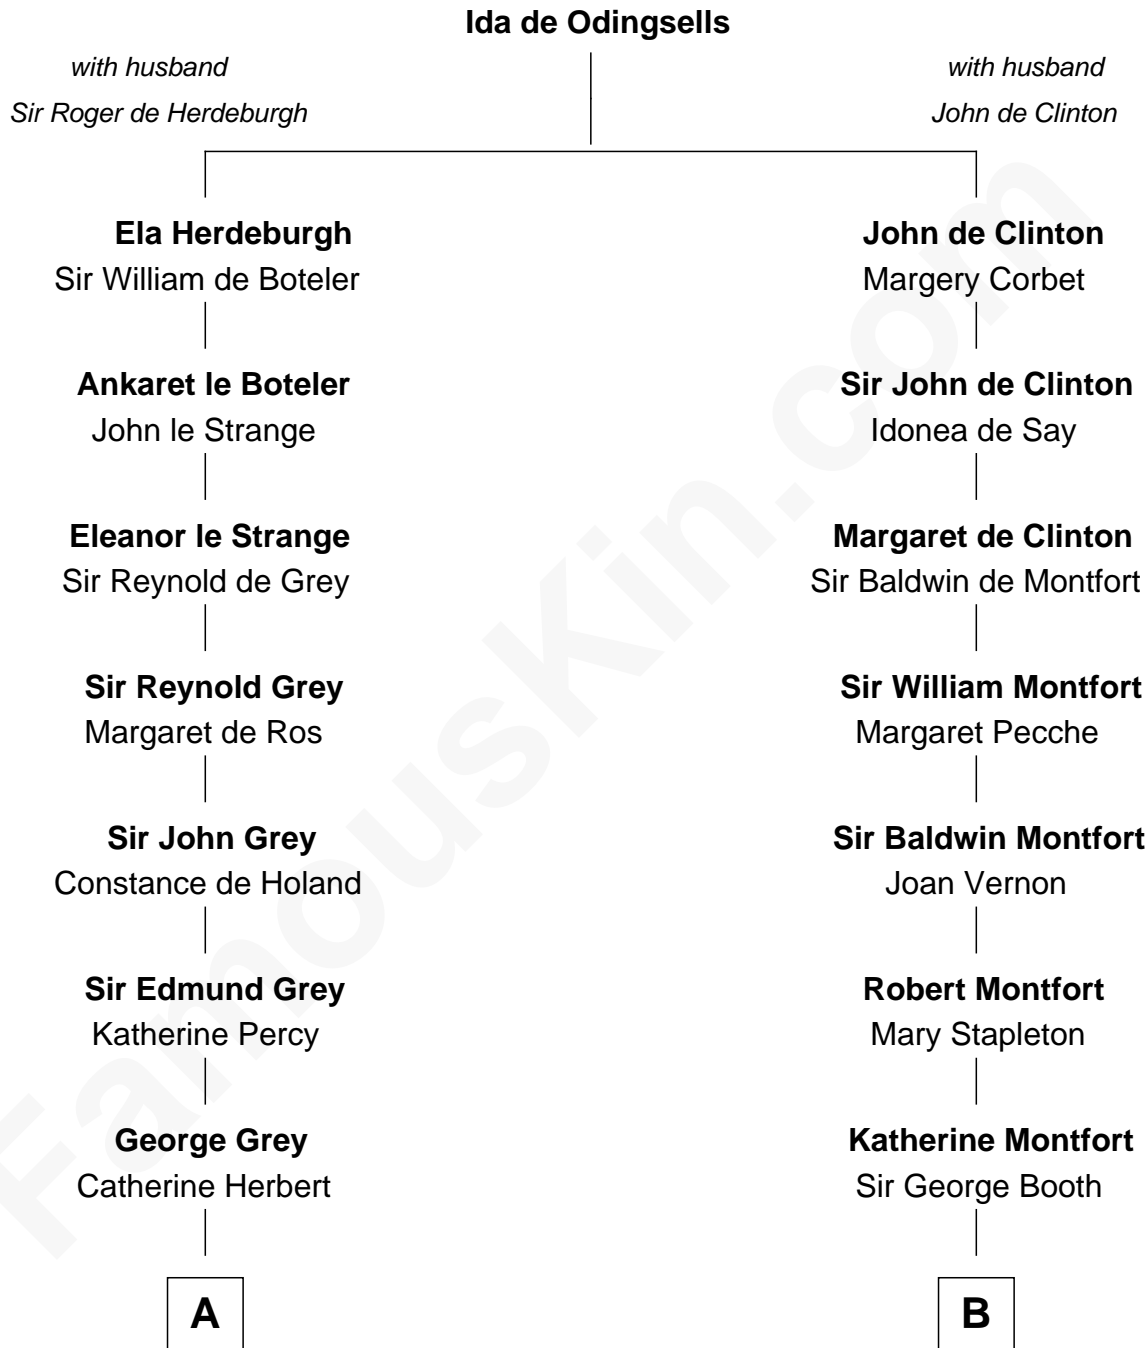

FamousKin.com Relationship Chart of

George Clinton

4th U.S. Vice President

14th cousin 7 times removed of

Christian Herter

59th Governor of Massachusetts

C

|
Sarah Fiske
Erastus Miles

|
Archibald Miles
Mary Treese

|
Mary Miles
Christian Herter

|
Albert Herter
Adele McGinnis

|
Christian Herter
59th Governor of Massachusetts

FamousKin.com