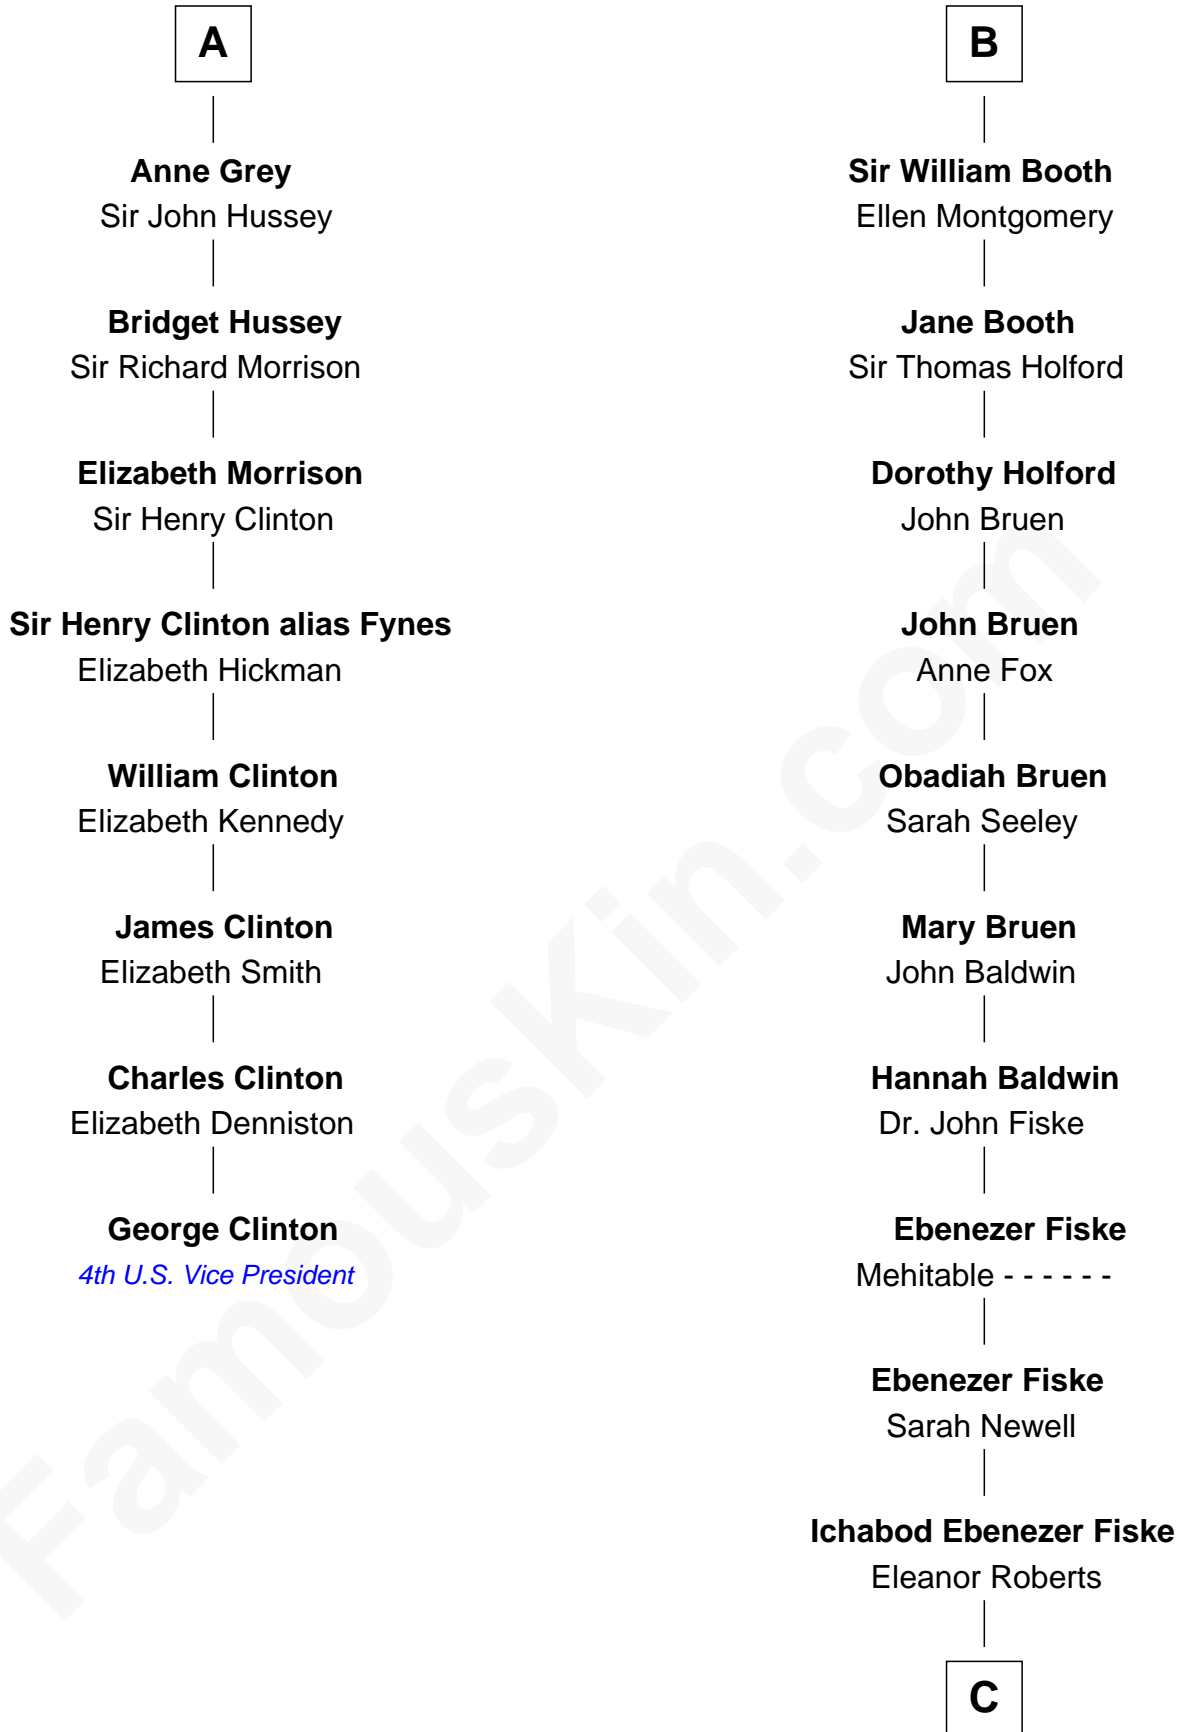

FamousKin.com Relationship Chart of

George Clinton

4th U.S. Vice President

14th cousin 7 times removed of

Christian Herter

59th Governor of Massachusetts

C

|
Sarah Fiske
Erastus Miles

|
Archibald Miles
Mary Treese

|
Mary Miles
Christian Herter

|
Albert Herter
Adele McGinnis

|
Christian Herter
59th Governor of Massachusetts

FamousKin.com