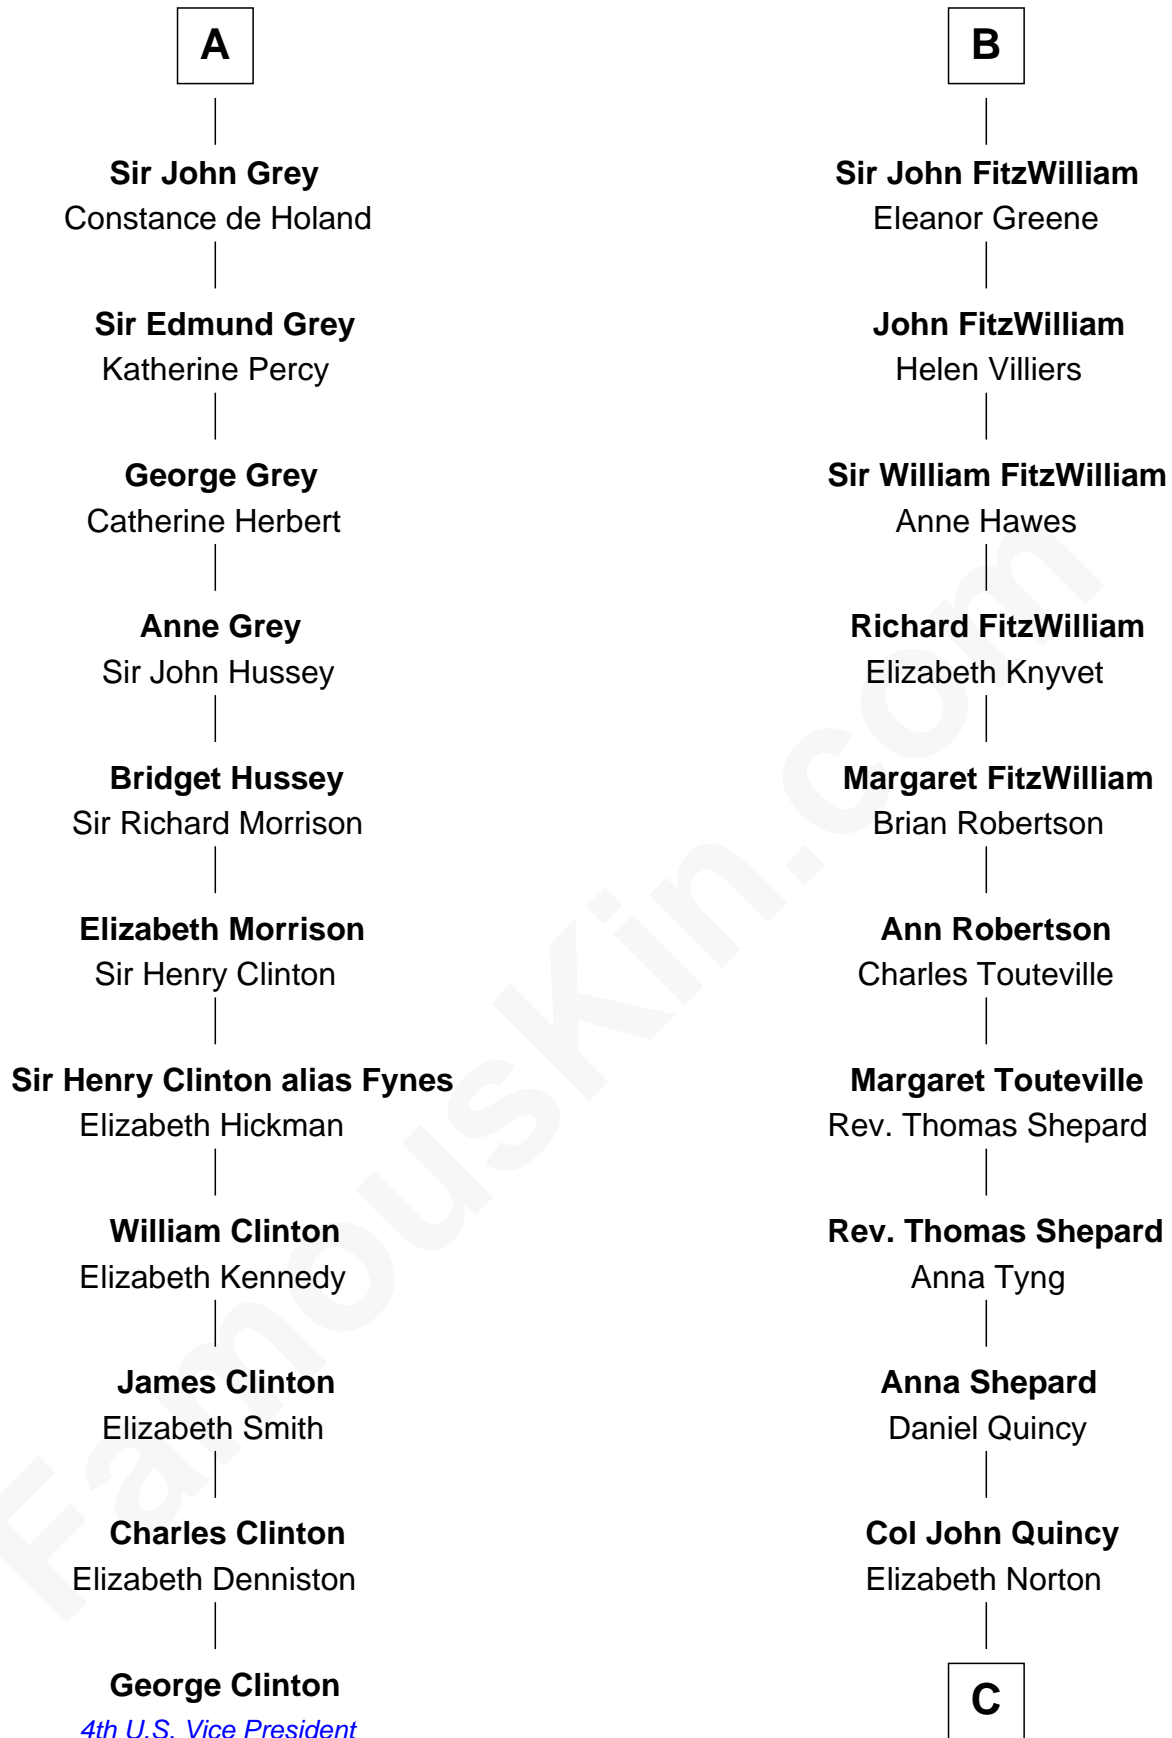

# FamousKin.com Relationship Chart of

**George Clinton**

*4th U.S. Vice President*

17th cousin 1 time removed of

**Abigail (Smith) Adams**

*First Lady of President John Adams*

C

**Elizabeth Quincy**  
Rev. William Smith

**Abigail (Smith) Adams**  
*First Lady of John Adams*

FamousKin.com