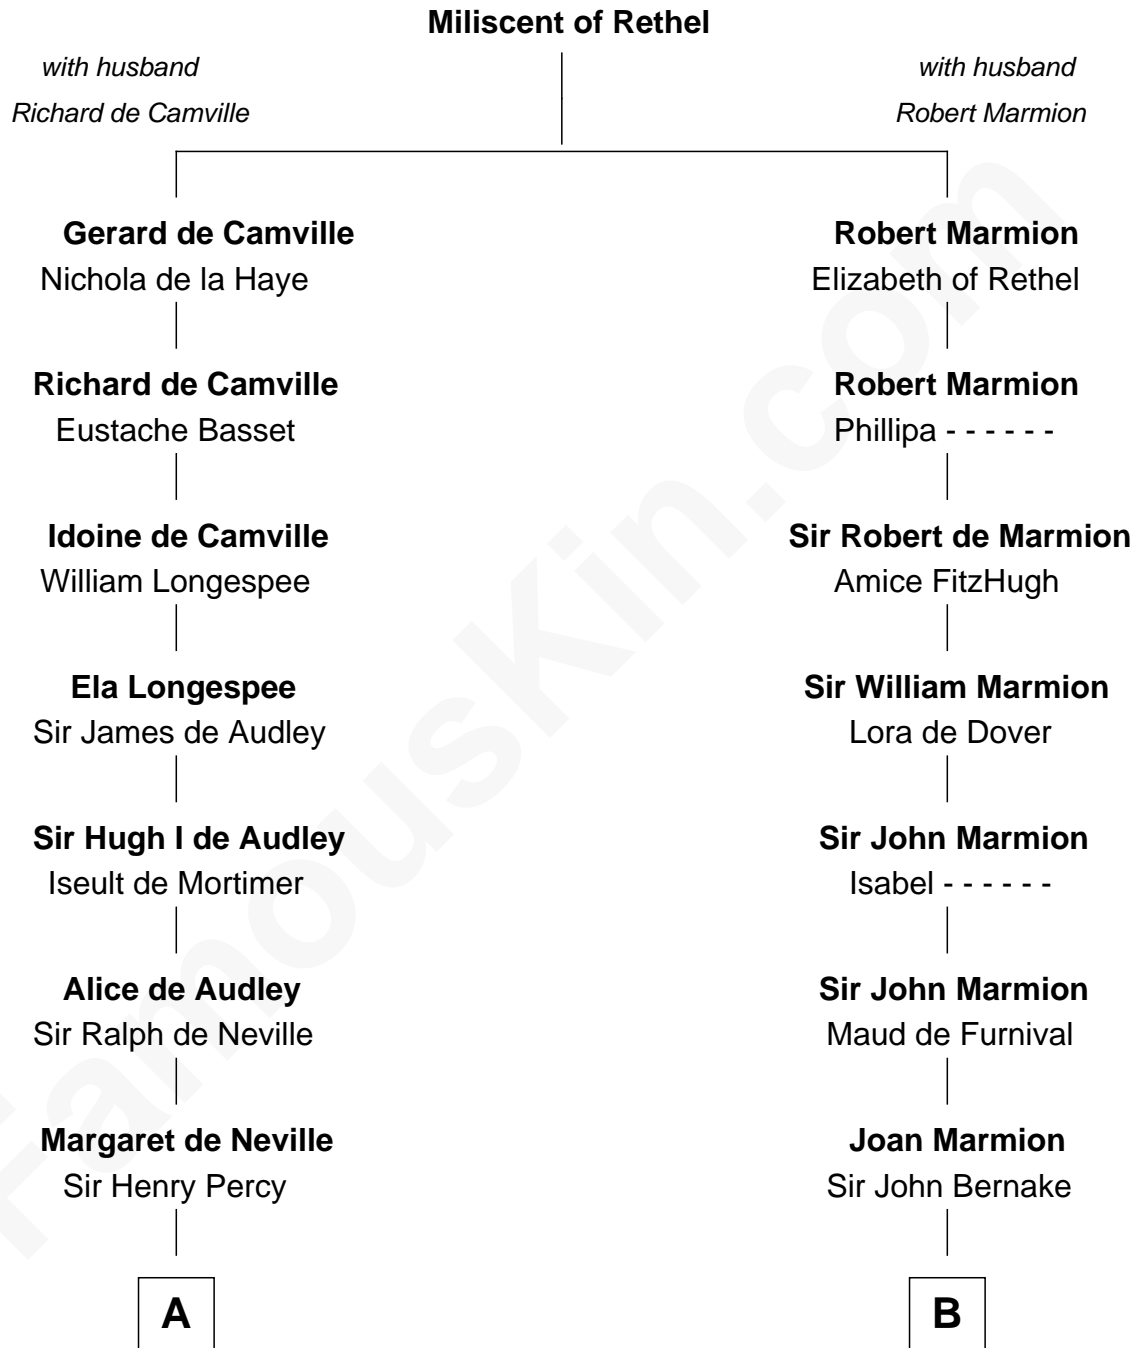

# FamousKin.com Relationship Chart of

**George Clinton**

*4th U.S. Vice President*

18th cousin 2 times removed of

**Abigail (Smith) Adams**

*First Lady of President John Adams*

**C**

**Charles Clinton**  
Elizabeth Denniston

**George Clinton**  
*4th U.S. Vice President*

**D**

**Anna Shepard**  
Daniel Quincy

**Col John Quincy**  
Elizabeth Norton

**Elizabeth Quincy**  
Rev. William Smith

**Abigail (Smith) Adams**  
*First Lady of John Adams*