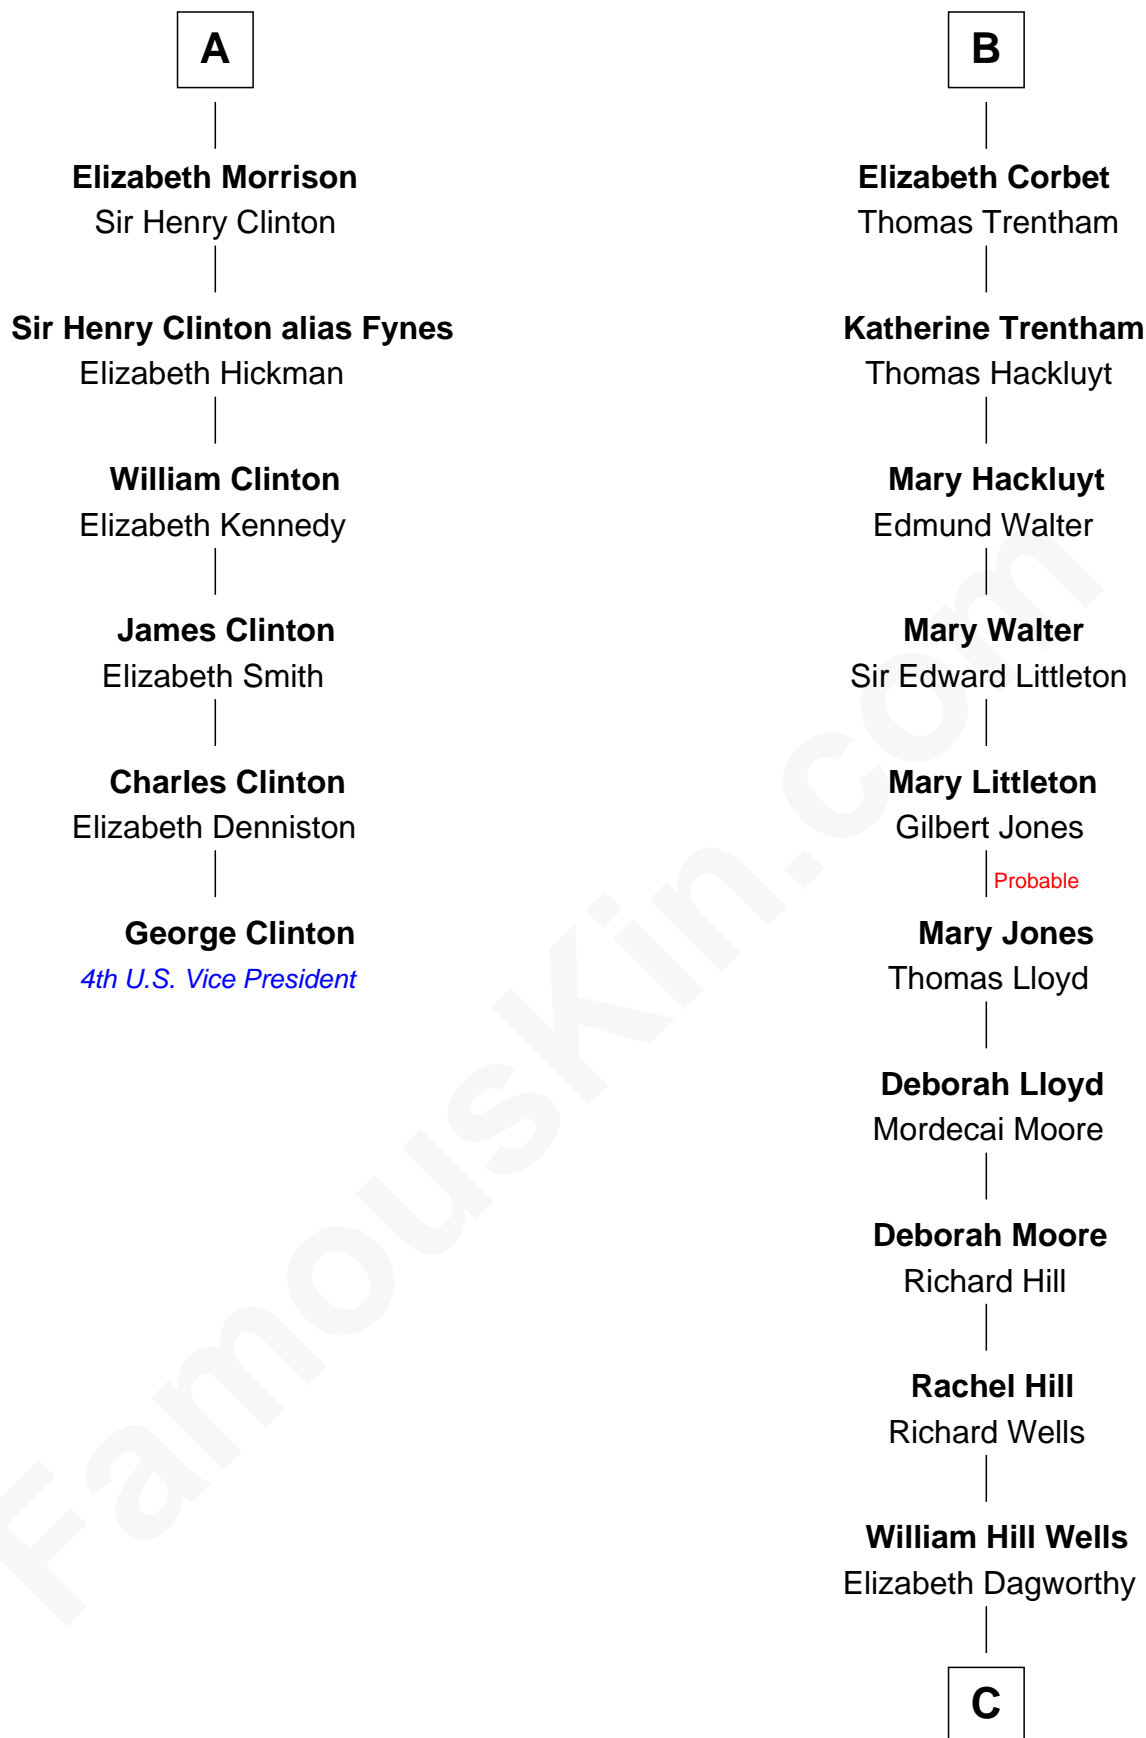

FamousKin.com Relationship Chart of

George Clinton

4th U.S. Vice President

12th cousin 8 times removed of

Orson Welles

Radio, Stage, and Movie Actor

C

Henry Hill Welles

Mary Putnam

Richard Jones Welles

Mary Blanche Head

Richard Head Welles

Beatrice Ives

Orson Welles

Radio, Stage, and Movie Actor

FamousKin.com