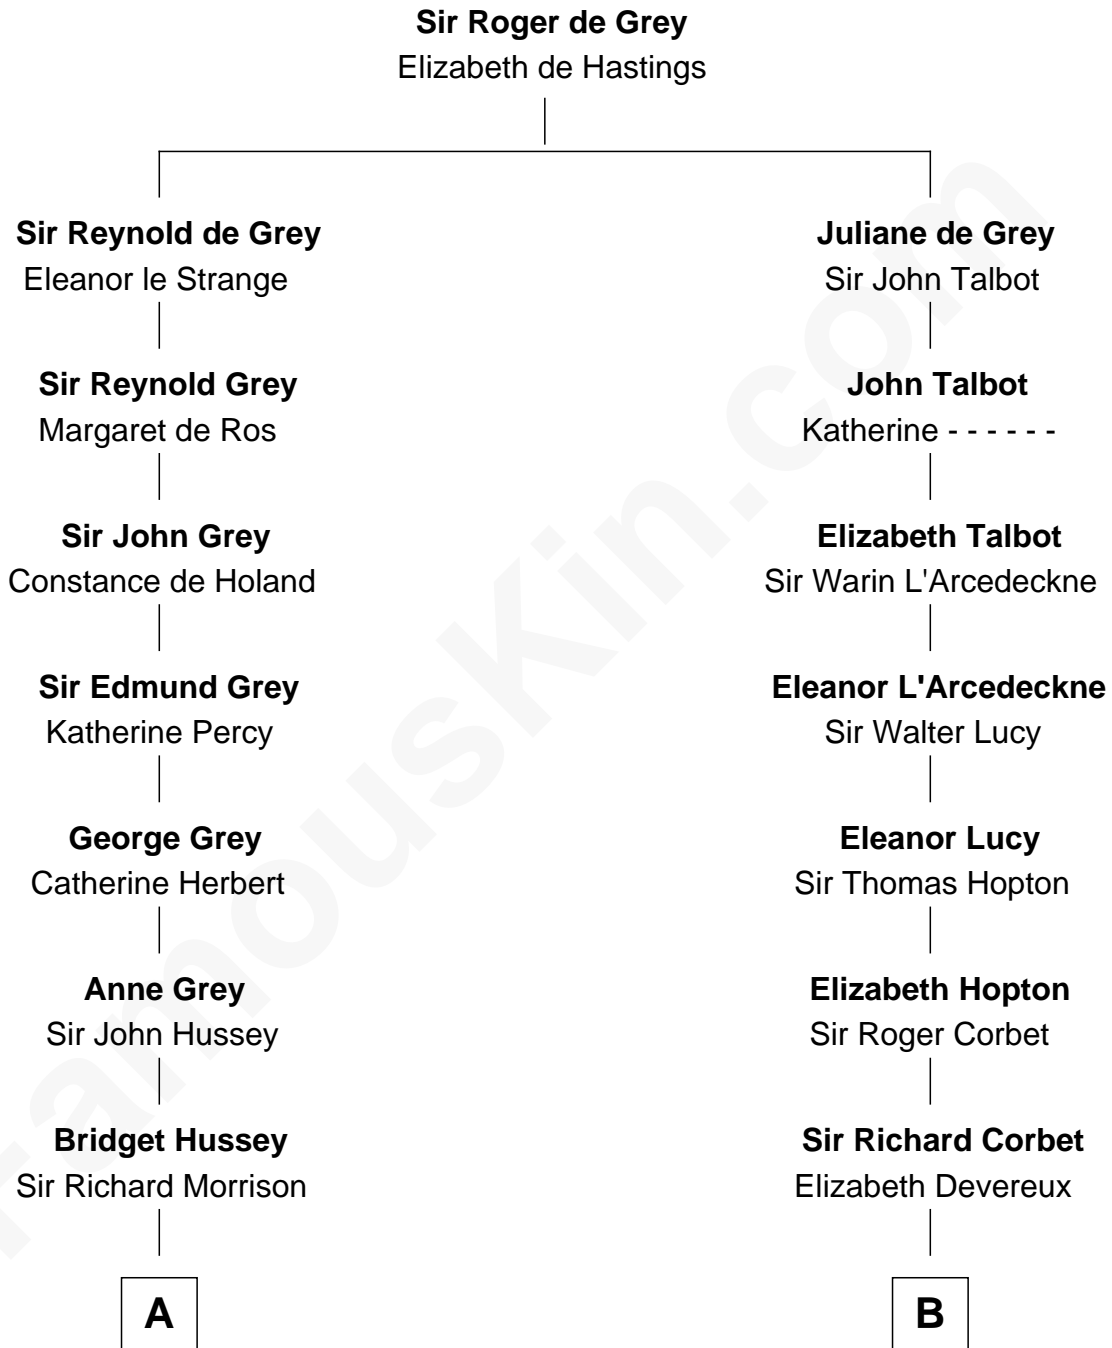

FamousKin.com Relationship Chart of

George Clinton

4th U.S. Vice President

12th cousin 8 times removed of

Orson Welles

Radio, Stage, and Movie Actor

C

Henry Hill Welles