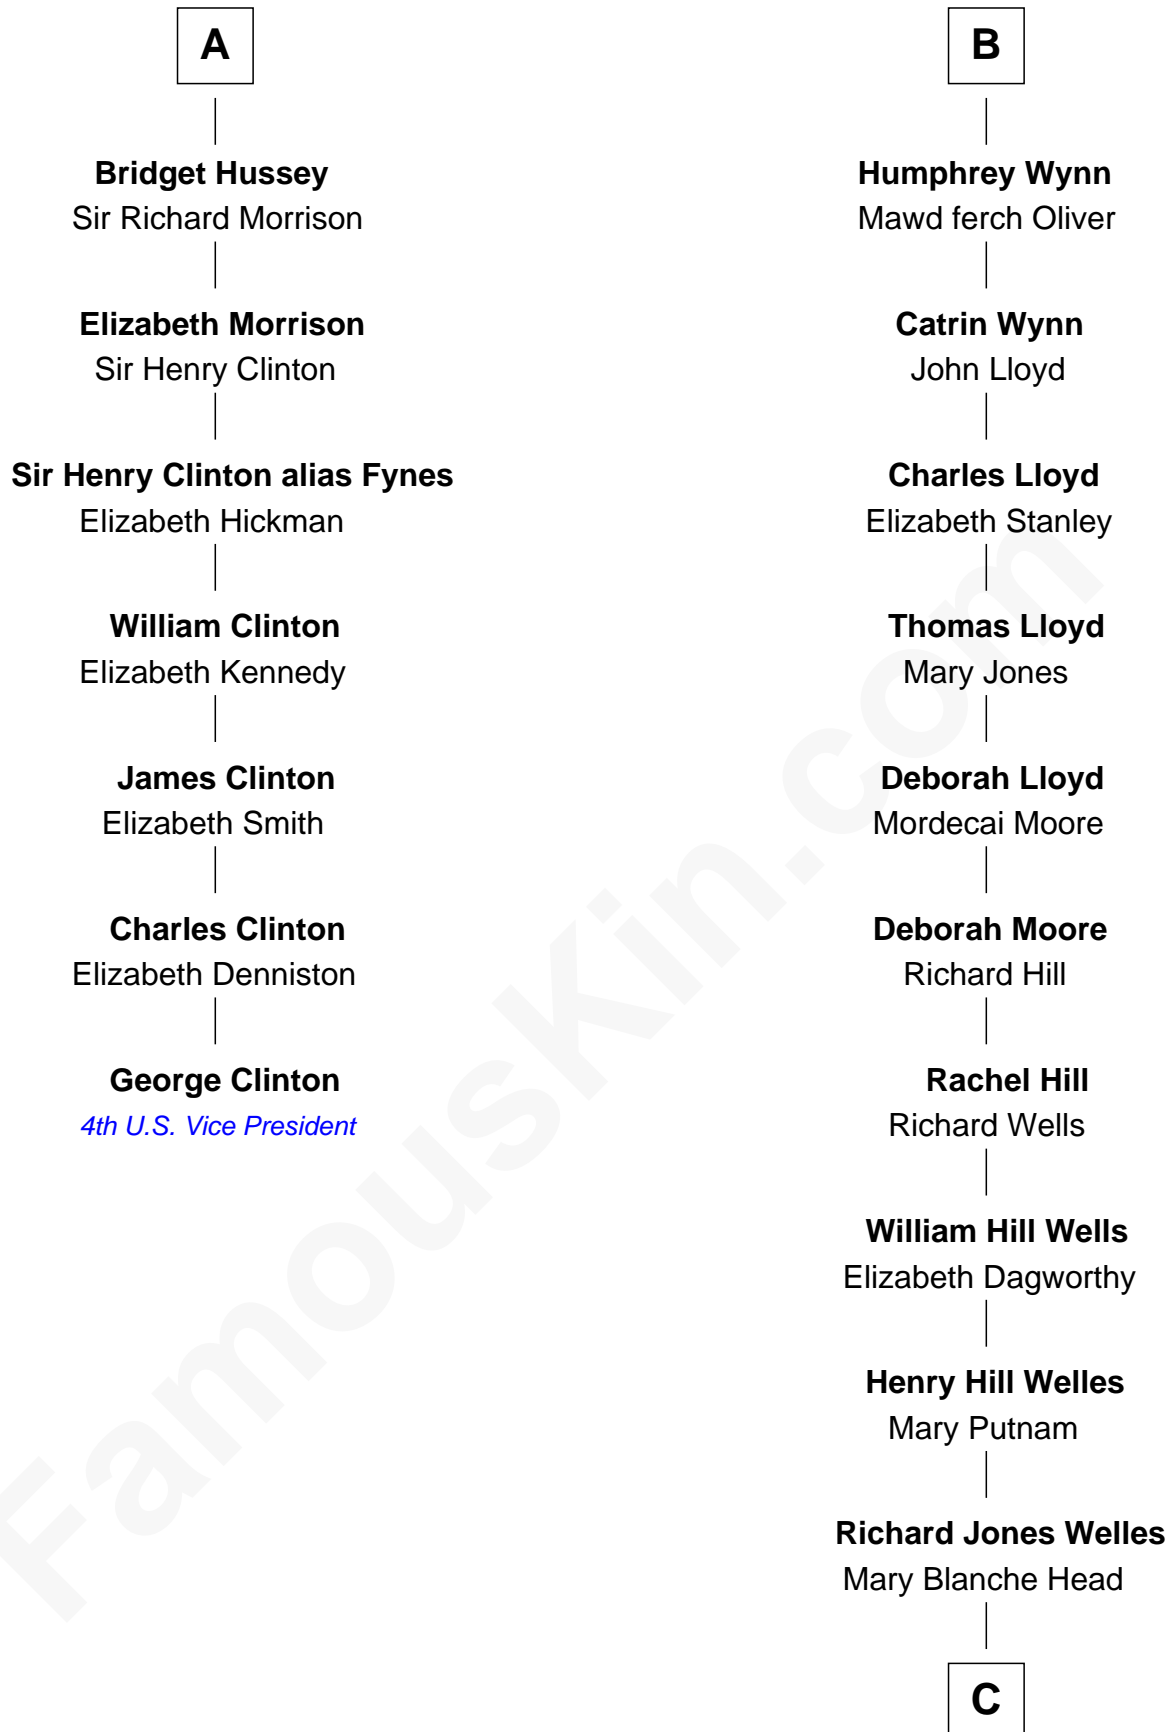

FamousKin.com Relationship Chart of

George Clinton

4th U.S. Vice President

13th cousin 5 times removed of

Orson Welles

Radio, Stage, and Movie Actor

C

Richard Head Welles