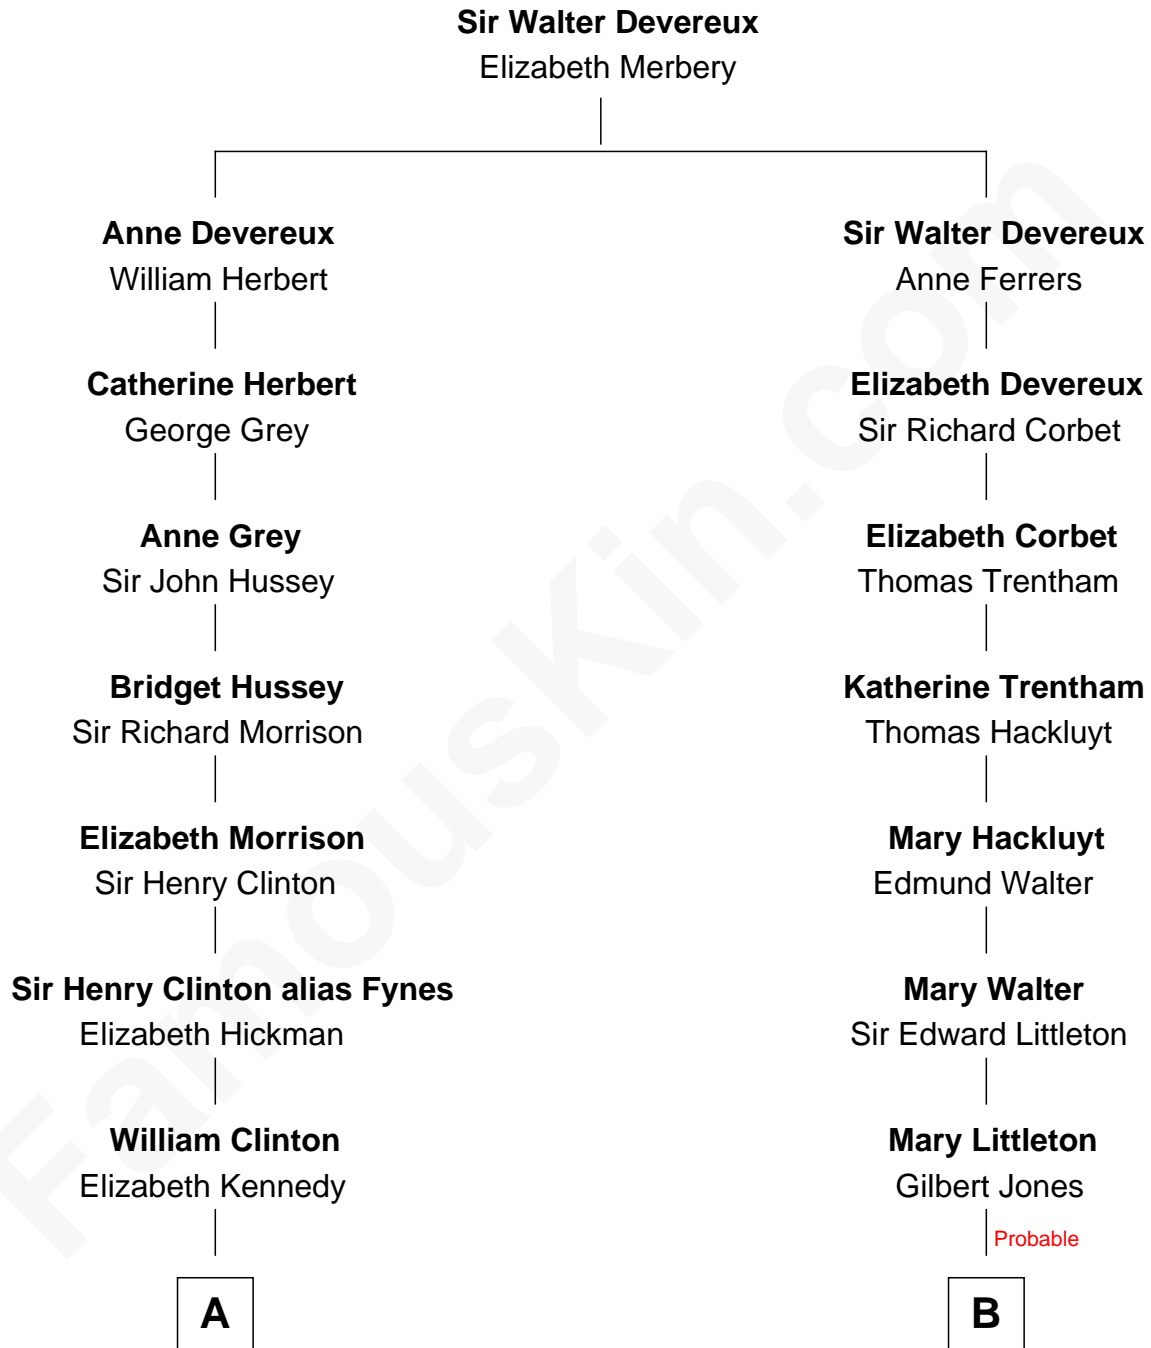

FamousKin.com Relationship Chart of

George Clinton

4th U.S. Vice President

9th cousin 6 times removed of

Orson Welles

Radio, Stage, and Movie Actor

A

James Clinton
Elizabeth Smith

Charles Clinton
Elizabeth Denniston

George Clinton
4th U.S. Vice President

B

Mary Jones
Thomas Lloyd

Deborah Lloyd
Mordecai Moore

Deborah Moore
Richard Hill

Rachel Hill
Richard Wells

William Hill Wells
Elizabeth Dagworthy