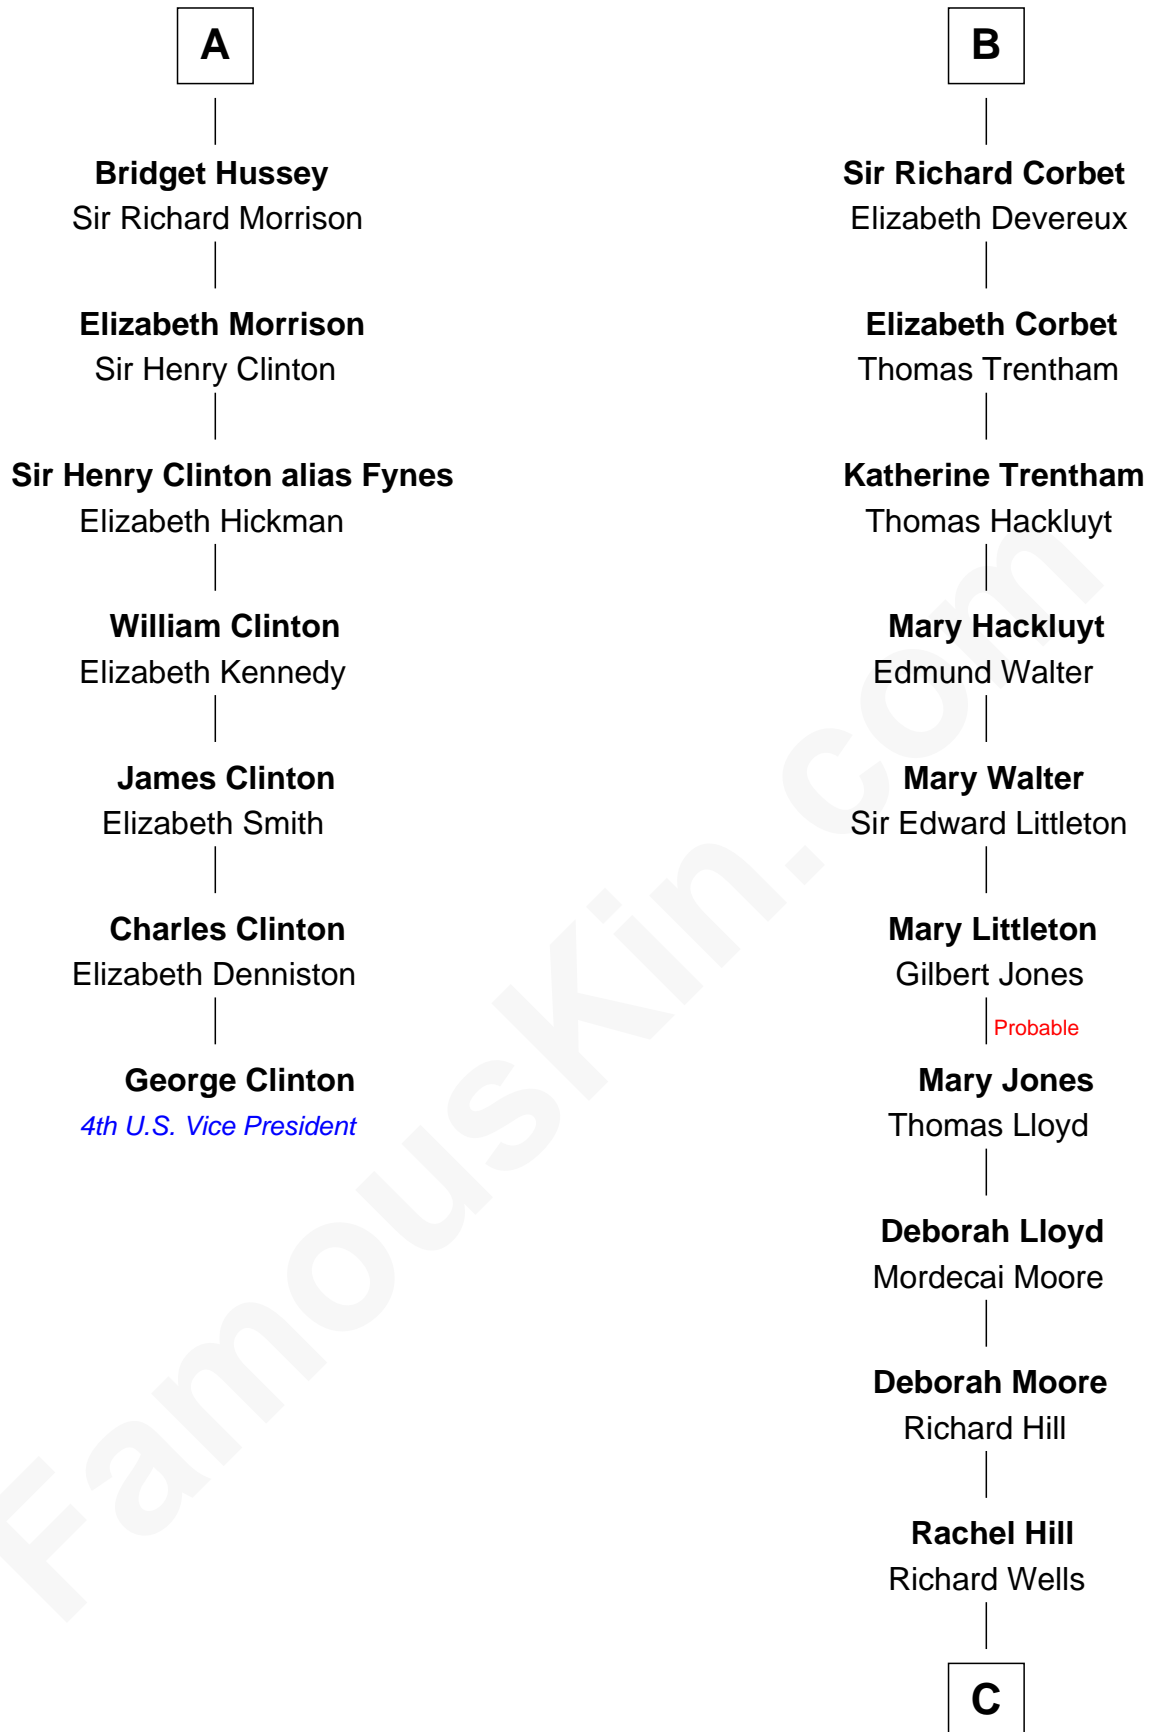

FamousKin.com Relationship Chart of

George Clinton

4th U.S. Vice President

13th cousin 8 times removed of

Orson Welles

Radio, Stage, and Movie Actor

C

William Hill Wells
Elizabeth Dagworthy

Henry Hill Welles
Mary Putnam

Richard Jones Welles
Mary Blanche Head

Richard Head Welles
Beatrice Ives

Orson Welles
Radio, Stage, and Movie Actor

FamousKin.com